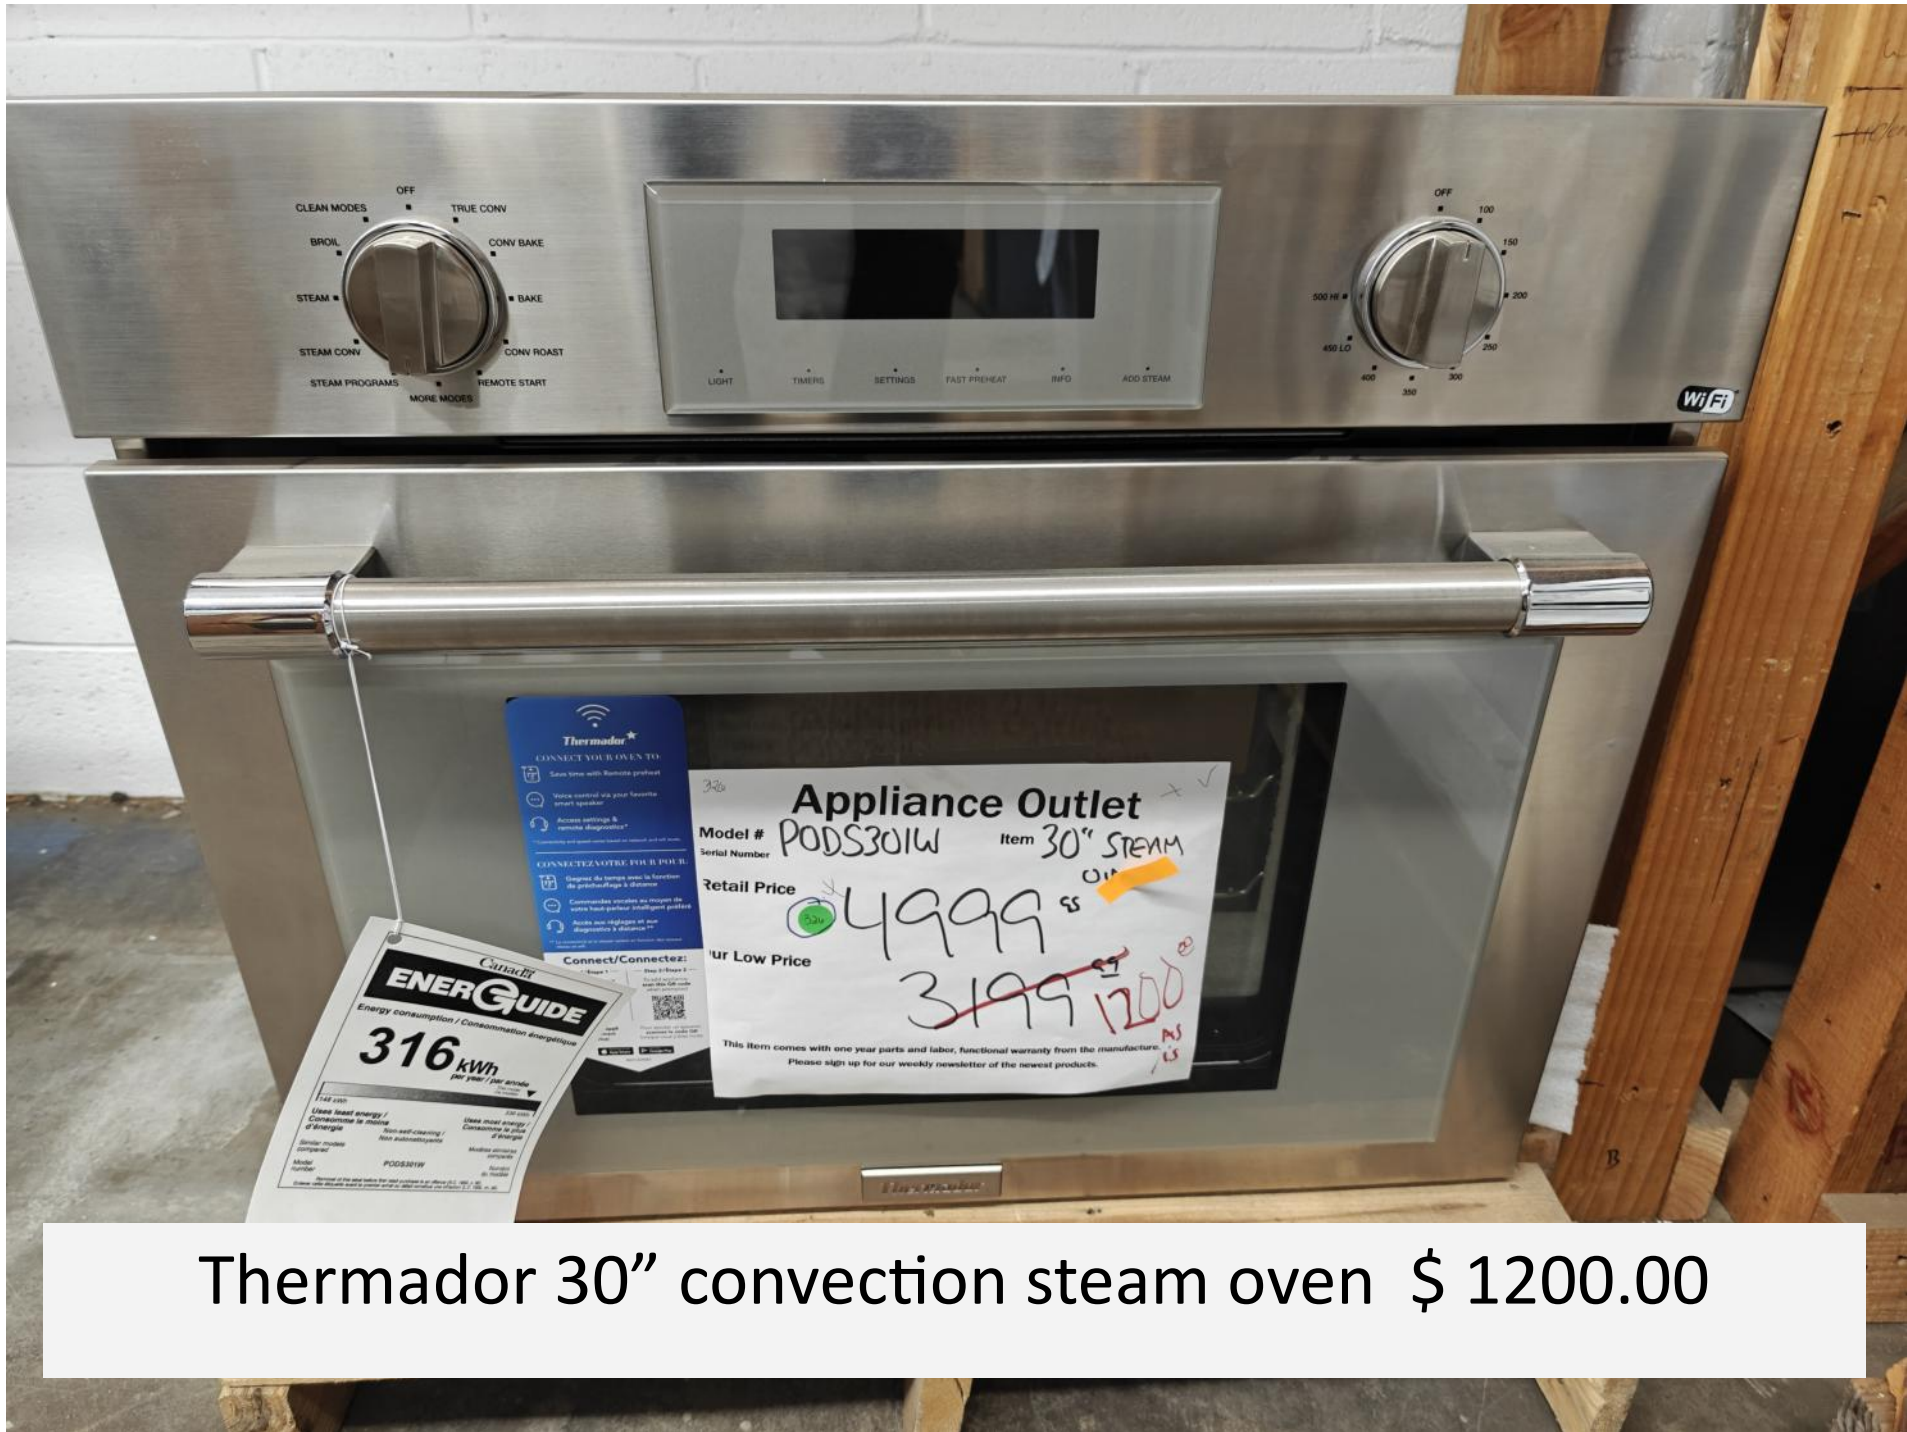

This newsletter will highlight some of the items but not all ...

Best to come in and look around and see what's available.

Thanks again and happy presidents day,

Robert Ehrig

Appliance Outlet
Model Number **RDV3-304** 30" RANGE
30" RANGE
dual fuel
Retail Price **6999⁰⁰**
Our Low Price **3999⁰⁰**
This item has a 3-year warranty from the manufacturer for parts and labor.
Sign up for the weekly newsletter to see the newest products.

FISHER & PAYKEL

Nugget Ice makers starting at \$ 1100.00

Stainless dishwashers starting at \$ 300.00

Under counter wine fridges starting at \$ 500.00

Thermador 30" convection steam oven \$ 1200.00

Viking 30" warming drawer with bar handle \$ 700.00

21" down draft for side of cooktop \$ 200.00

2300

2300

Appliance Outlet

Model Number **JVDO3036S** Item **4" Down Draft**
Serial Number **XV81901081** **350**

Retail Price **2599⁹⁵**

Our Low Price **~~1499⁹⁵~~ **200⁰⁰****