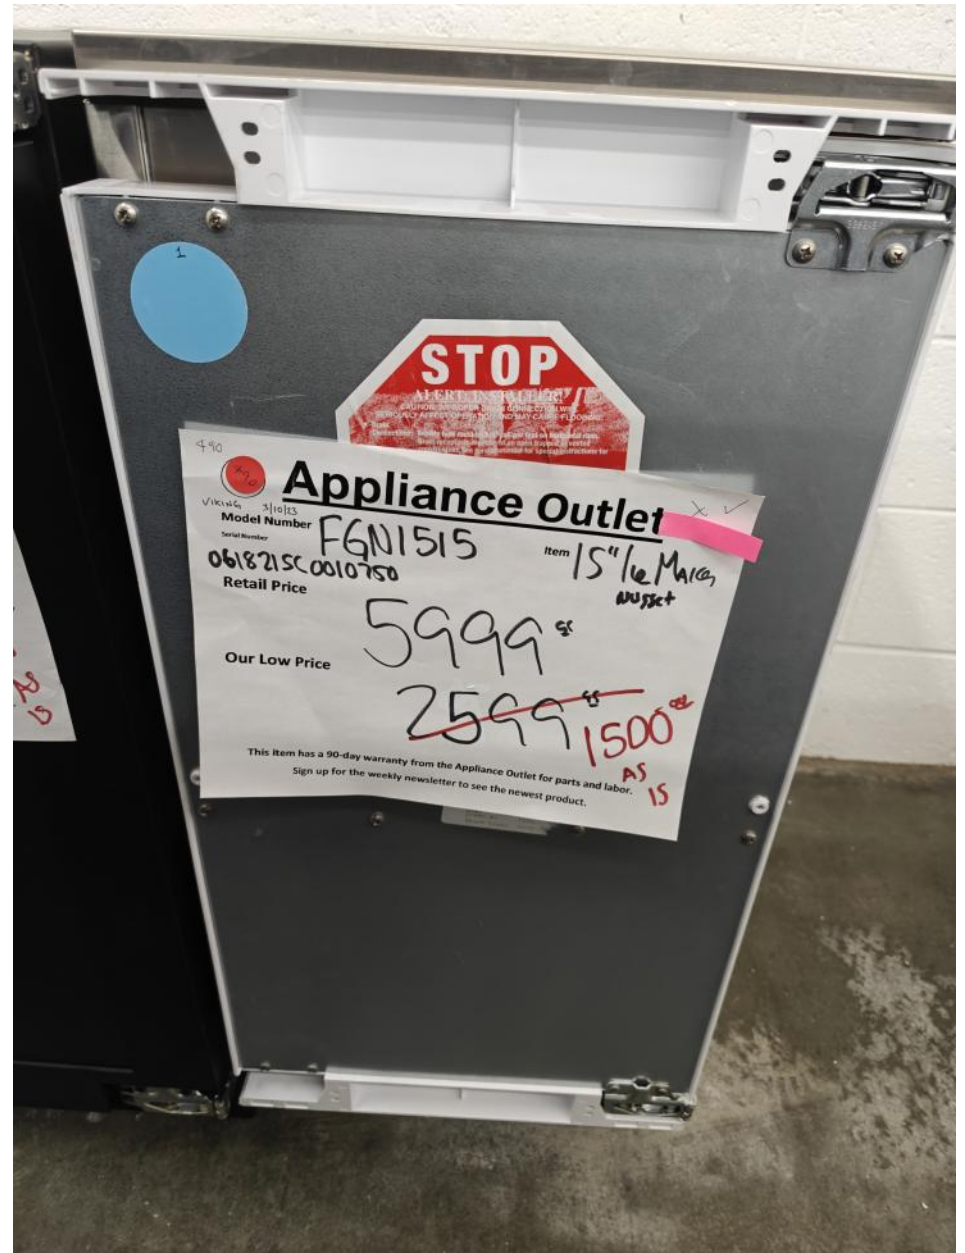

This newsletter will highlight some of the items but not all ...

Best to come in and look around and see what's available.

Thanks again and happy presidents day,

Robert Ehrig

Appliance Outlet
Model Number **RDV3-304** 30" RANGE
30" RANGE
dual fuel
Retail Price **6999⁰⁰**
Our Low Price **3999⁰⁰**
This item has a 3-year warranty from the manufacturer for parts and labor.
Sign up for the weekly newsletter to see the newest products.

FISHER & PAYKEL

Nugget Ice makers starting at \$ 1100.00

Stainless dishwashers starting at \$ 300.00

Under counter wine fridges starting at \$ 500.00

Thermador 30" convection steam oven \$ 1200.00

Viking 30" warming drawer with bar handle \$ 700.00

21" down draft for side of cooktop \$ 200.00

2300

2300

Appliance Outlet

Model Number **JVDO3036S** Item **4" Down Draft**
Serial Number **XV81901081** **350**

Retail Price **2599⁹⁵**

Our Low Price **~~1499⁹⁵~~ **200⁰⁰****