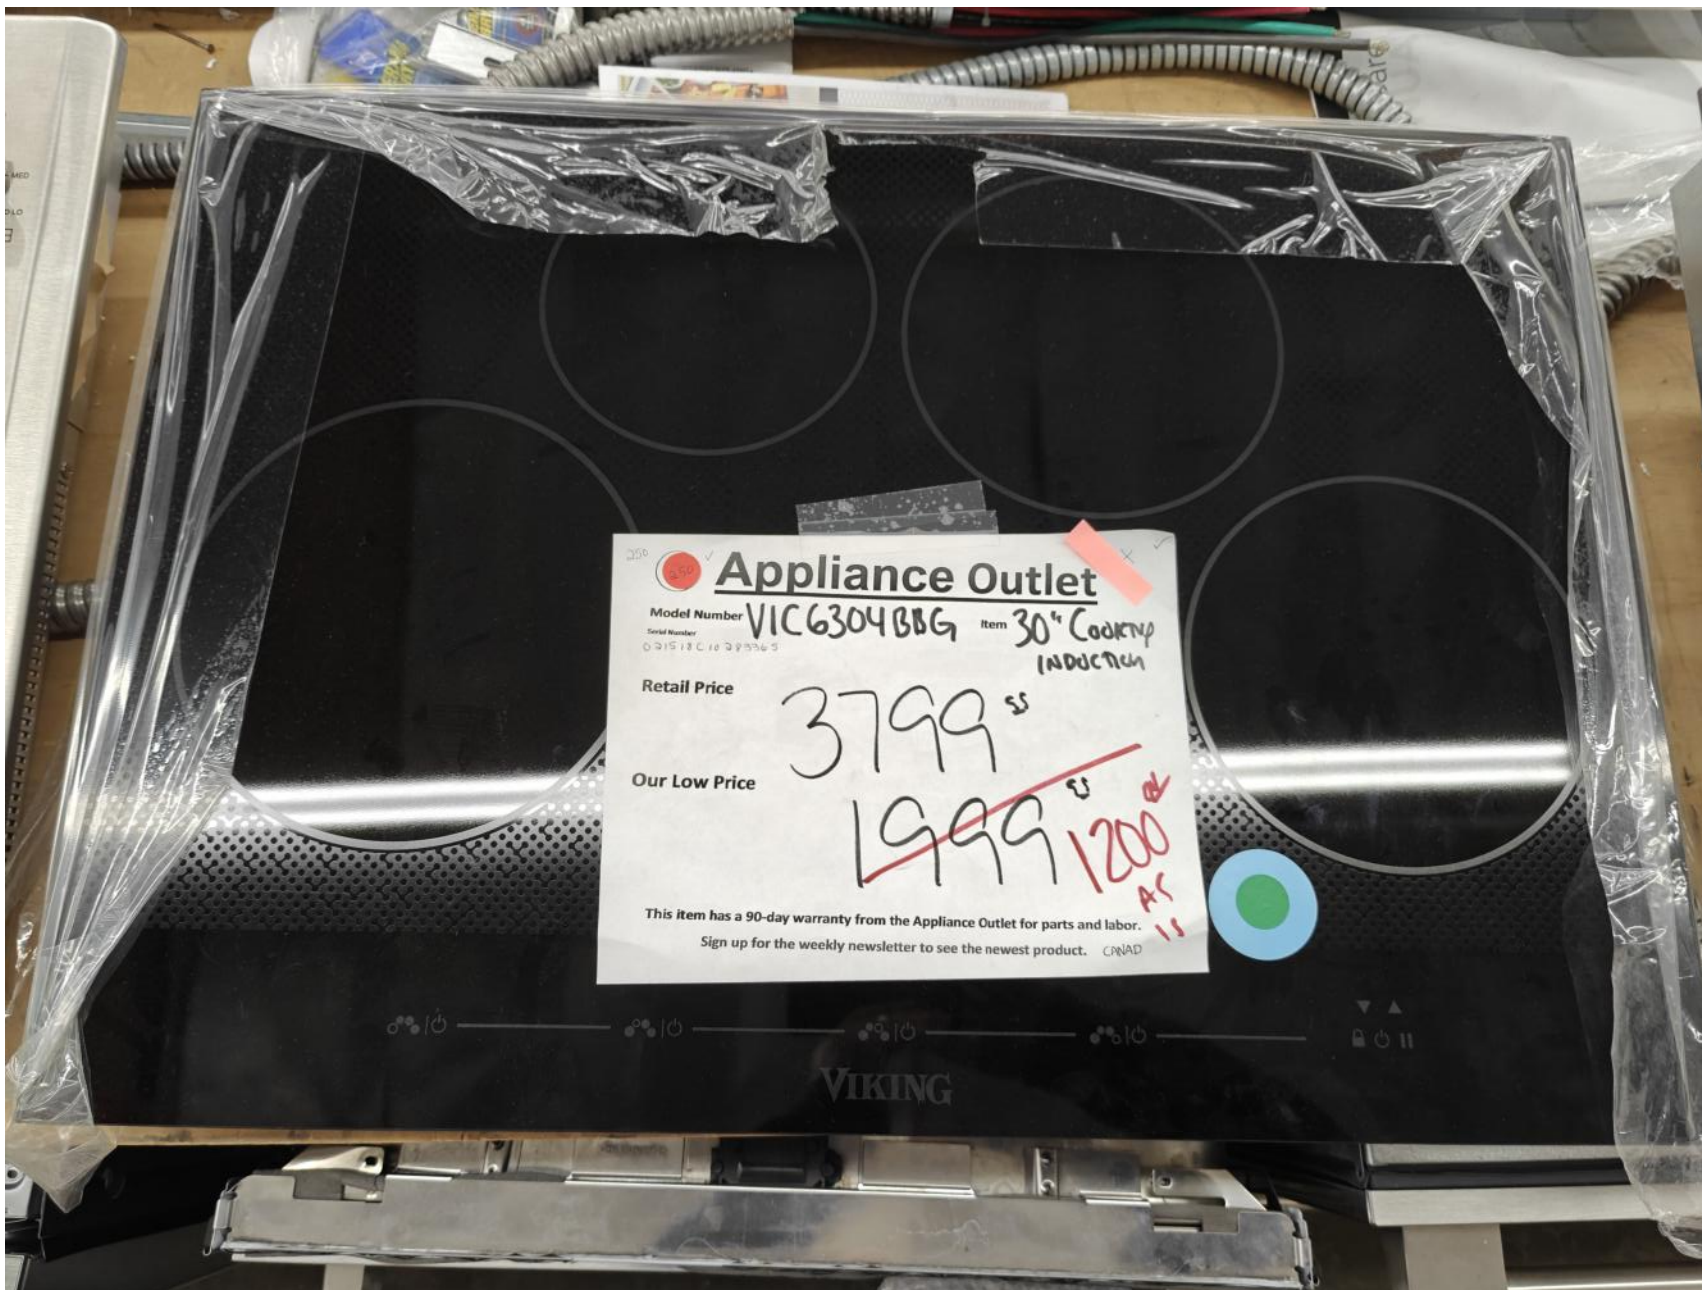

Viking 30" Induction Cooktop $ 1200.00