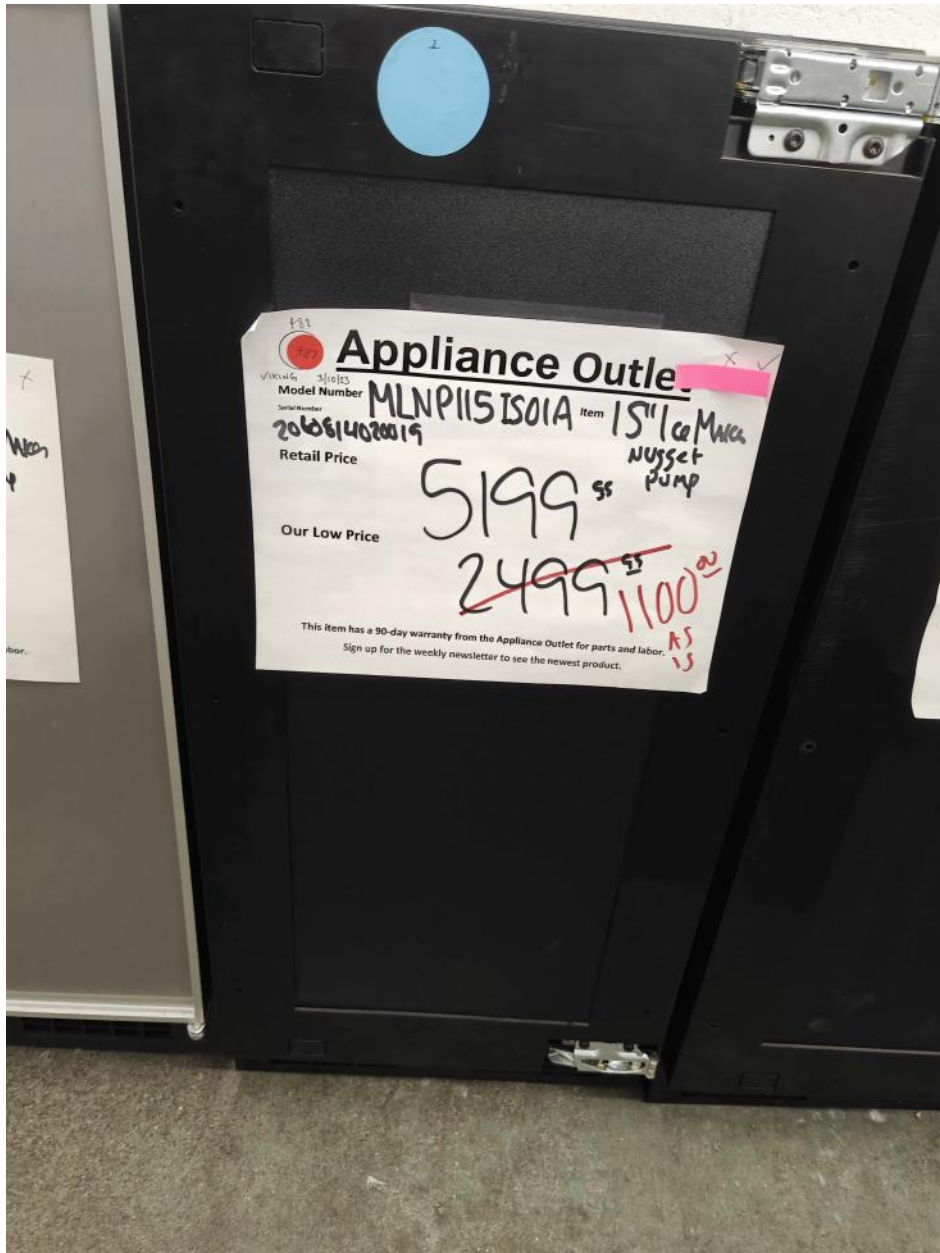

This newsletter will highlight some of the items but not all ...

Best to come in and look around and see what's available.

Thanks again and happy presidents day,

Robert Ehrig

Appliance Outlet
Model Number **RDV3-304** 30" RANGE
30" RANGE
dual fuel
Retail Price **6999⁰⁰**
Our Low Price **3999⁰⁰**
This item has a 3-year warranty from the manufacturer for parts and labor.
Sign up for the weekly newsletter to see the newest products.

FISHER & PAYKEL

Nugget Ice makers starting at \$ 1100.00

Stainless dishwashers starting at \$ 300.00

Under counter wine fridges starting at \$ 500.00

Thermador 30" convection steam oven \$ 1200.00

Viking 30" warming drawer with bar handle \$ 700.00

21" down draft for side of cooktop \$ 200.00

2300

2300

Appliance Outlet

Model Number **JVDO3036S** Item **4" Down Draft**
Serial Number **XV81901081** **350**

Retail Price **2599⁹⁵**

Our Low Price **~~1499⁹⁵~~ **200⁰⁰****