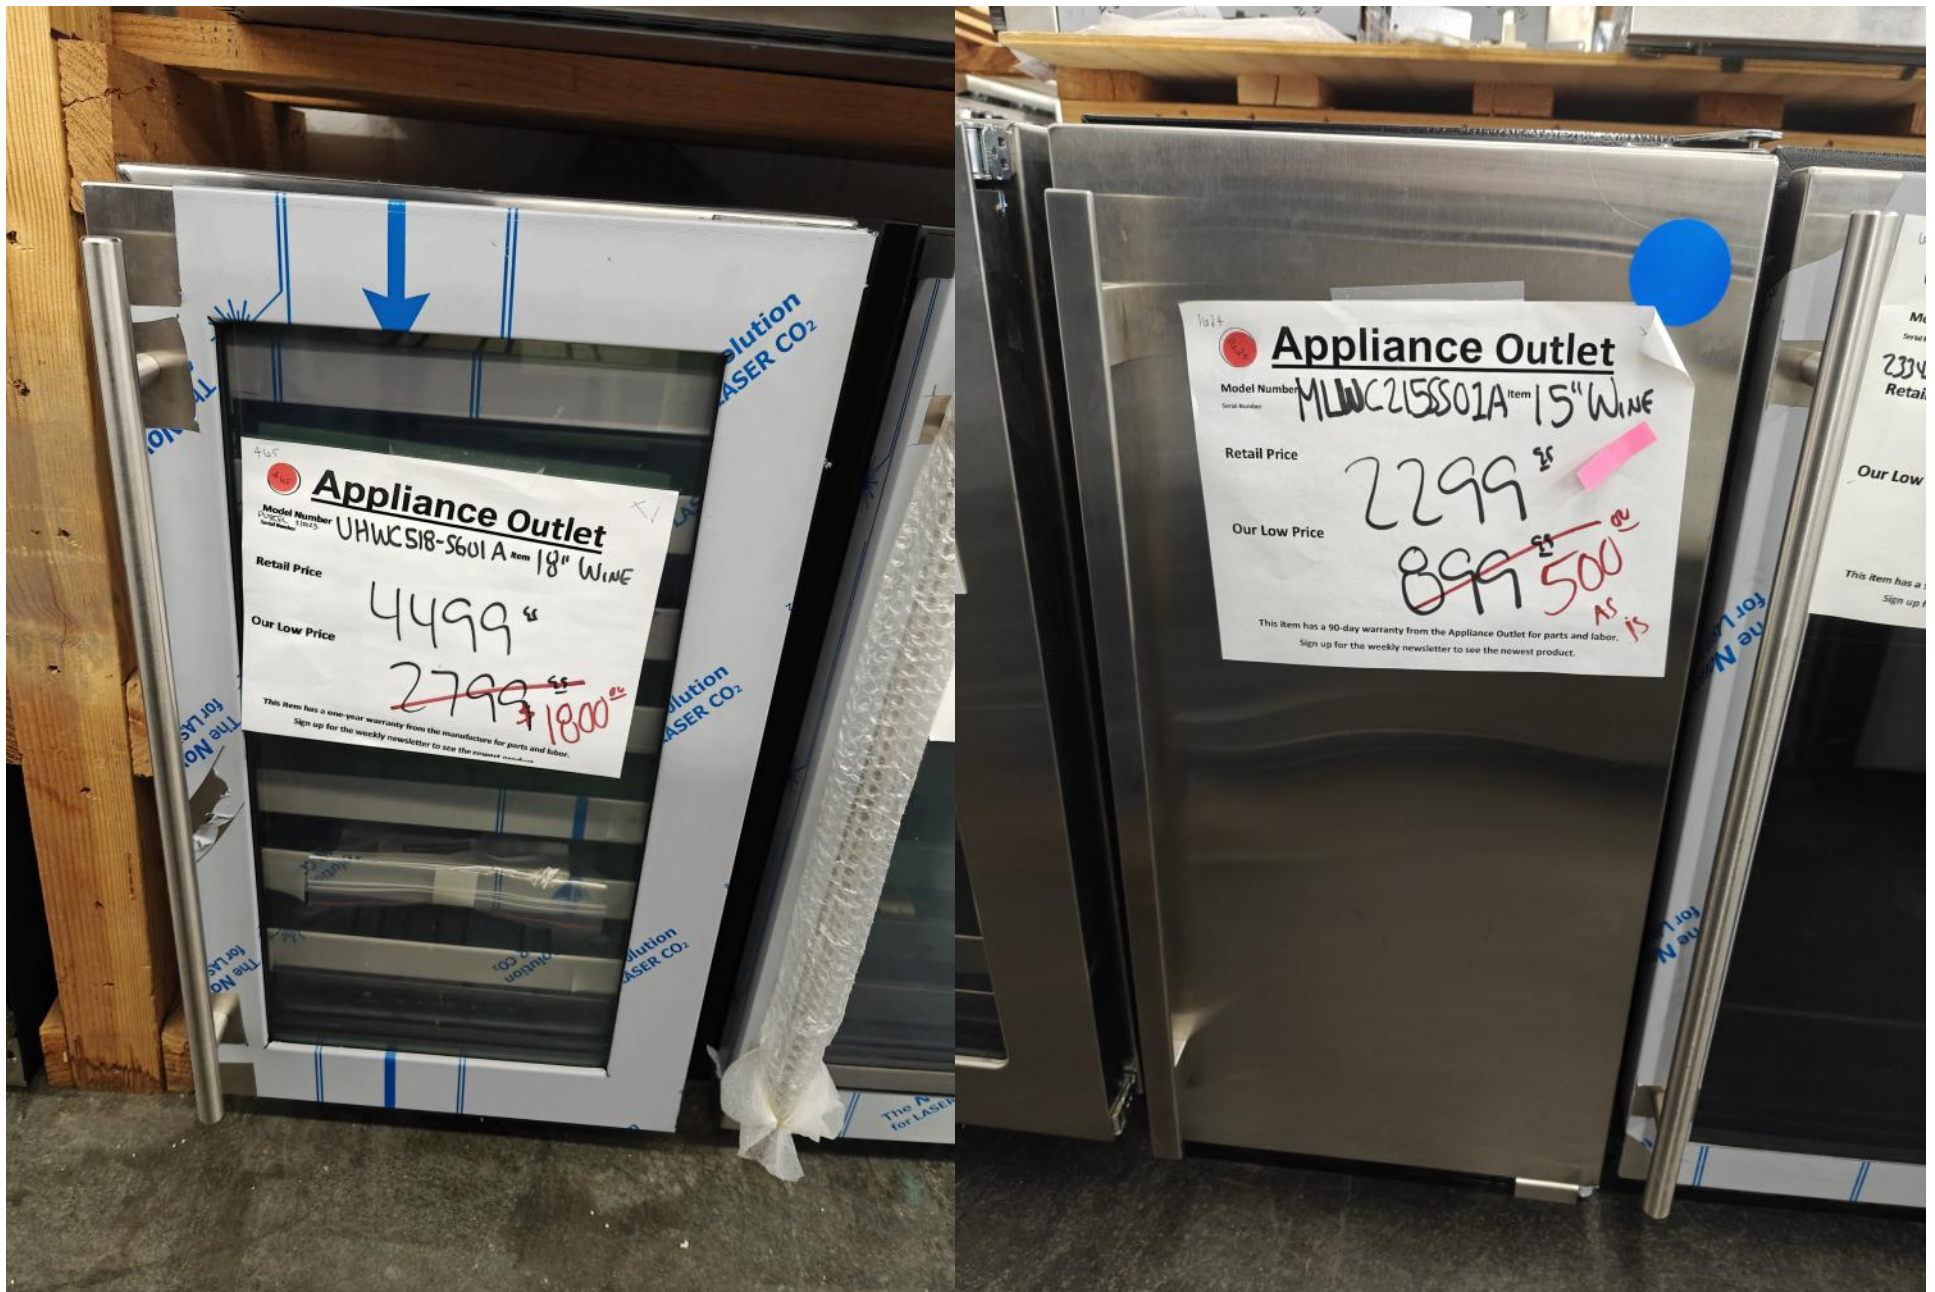

This newsletter will highlight some of the items but not all ...

Best to come in and look around and see what's available.

Thanks again and happy presidents day,

Robert Ehrig

Appliance Outlet
Model Number **RDV3-304** 30" RANGE
30" RANGE
dual fuel
Retail Price **6999⁰⁰**
Our Low Price **3999⁰⁰**
This item has a 3-year warranty from the manufacturer for parts and labor.
Sign up for the weekly newsletter to see the newest products.

FISHER & PAYKEL

Nugget Ice makers starting at \$ 1100.00

Stainless dishwashers starting at \$ 300.00

Under counter wine fridges starting at \$ 500.00

Thermador 30" convection steam oven \$ 1200.00

Viking 30" warming drawer with bar handle \$ 700.00

21" down draft for side of cooktop \$ 200.00

2300

2300

Appliance Outlet

Model Number **JVDO3036S** Item **4" Down Draft**
Serial Number **XV81901081** **350**

Retail Price **2599⁹⁵**

Our Low Price **~~1499⁹⁵~~ **200⁰⁰****