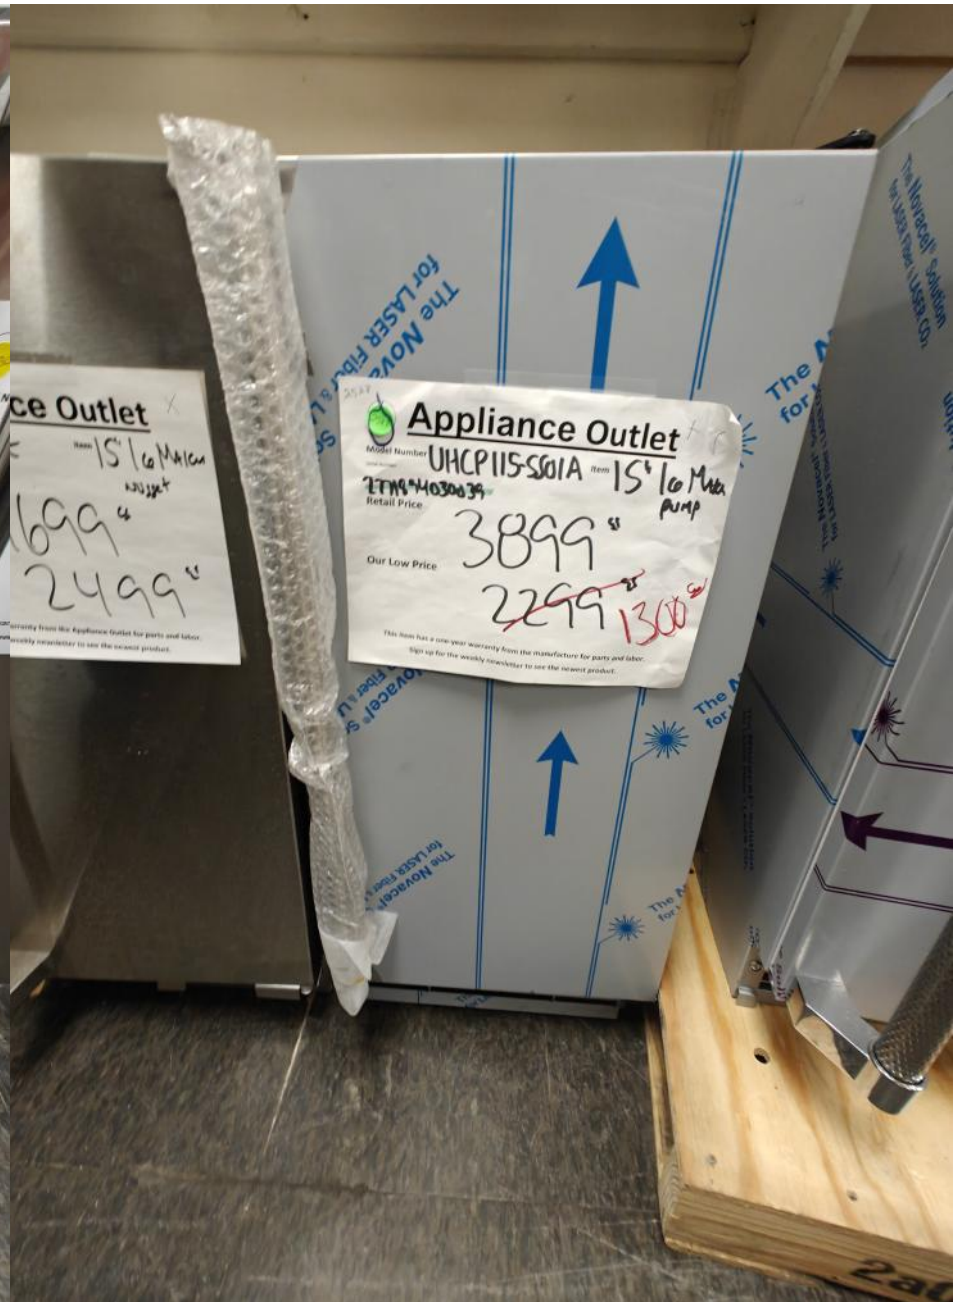

FISHER & PAYKEL

Nugget Ice makers starting at \$ 1100.00

Stainless dishwashers starting at \$ 300.00

Under counter wine fridges starting at \$ 500.00

Thermador 30" convection steam oven \$ 1200.00

Viking 30" warming drawer with bar handle \$ 700.00

21" down draft for side of cooktop \$ 200.00

2300

2300

Appliance Outlet

Model Number **JVDO3036S** Item **4" Down Draft**
Serial Number **XV81901081** **350**

Retail Price **2599⁹⁵**

Our Low Price **~~1499⁹⁵~~ **200⁰⁰****

Fisher Paykel

24" fridge

Built in unit

Panel ready

Left hinge

Bottom freezer

\$ 3000.00

In-Cabinet wine \$2000.00

Built in wine Miele \$ 4000.00

Fisher Paykel
20' fridge
Bottom freezer
Counter depth

\$ 900.00

Lynx power burner \$ 800.00

Outdoor ice makers starting at \$ 1300.00

Outdoor dishwasher \$ 900.00

Outdoor Kegeerator \$ 2100.00