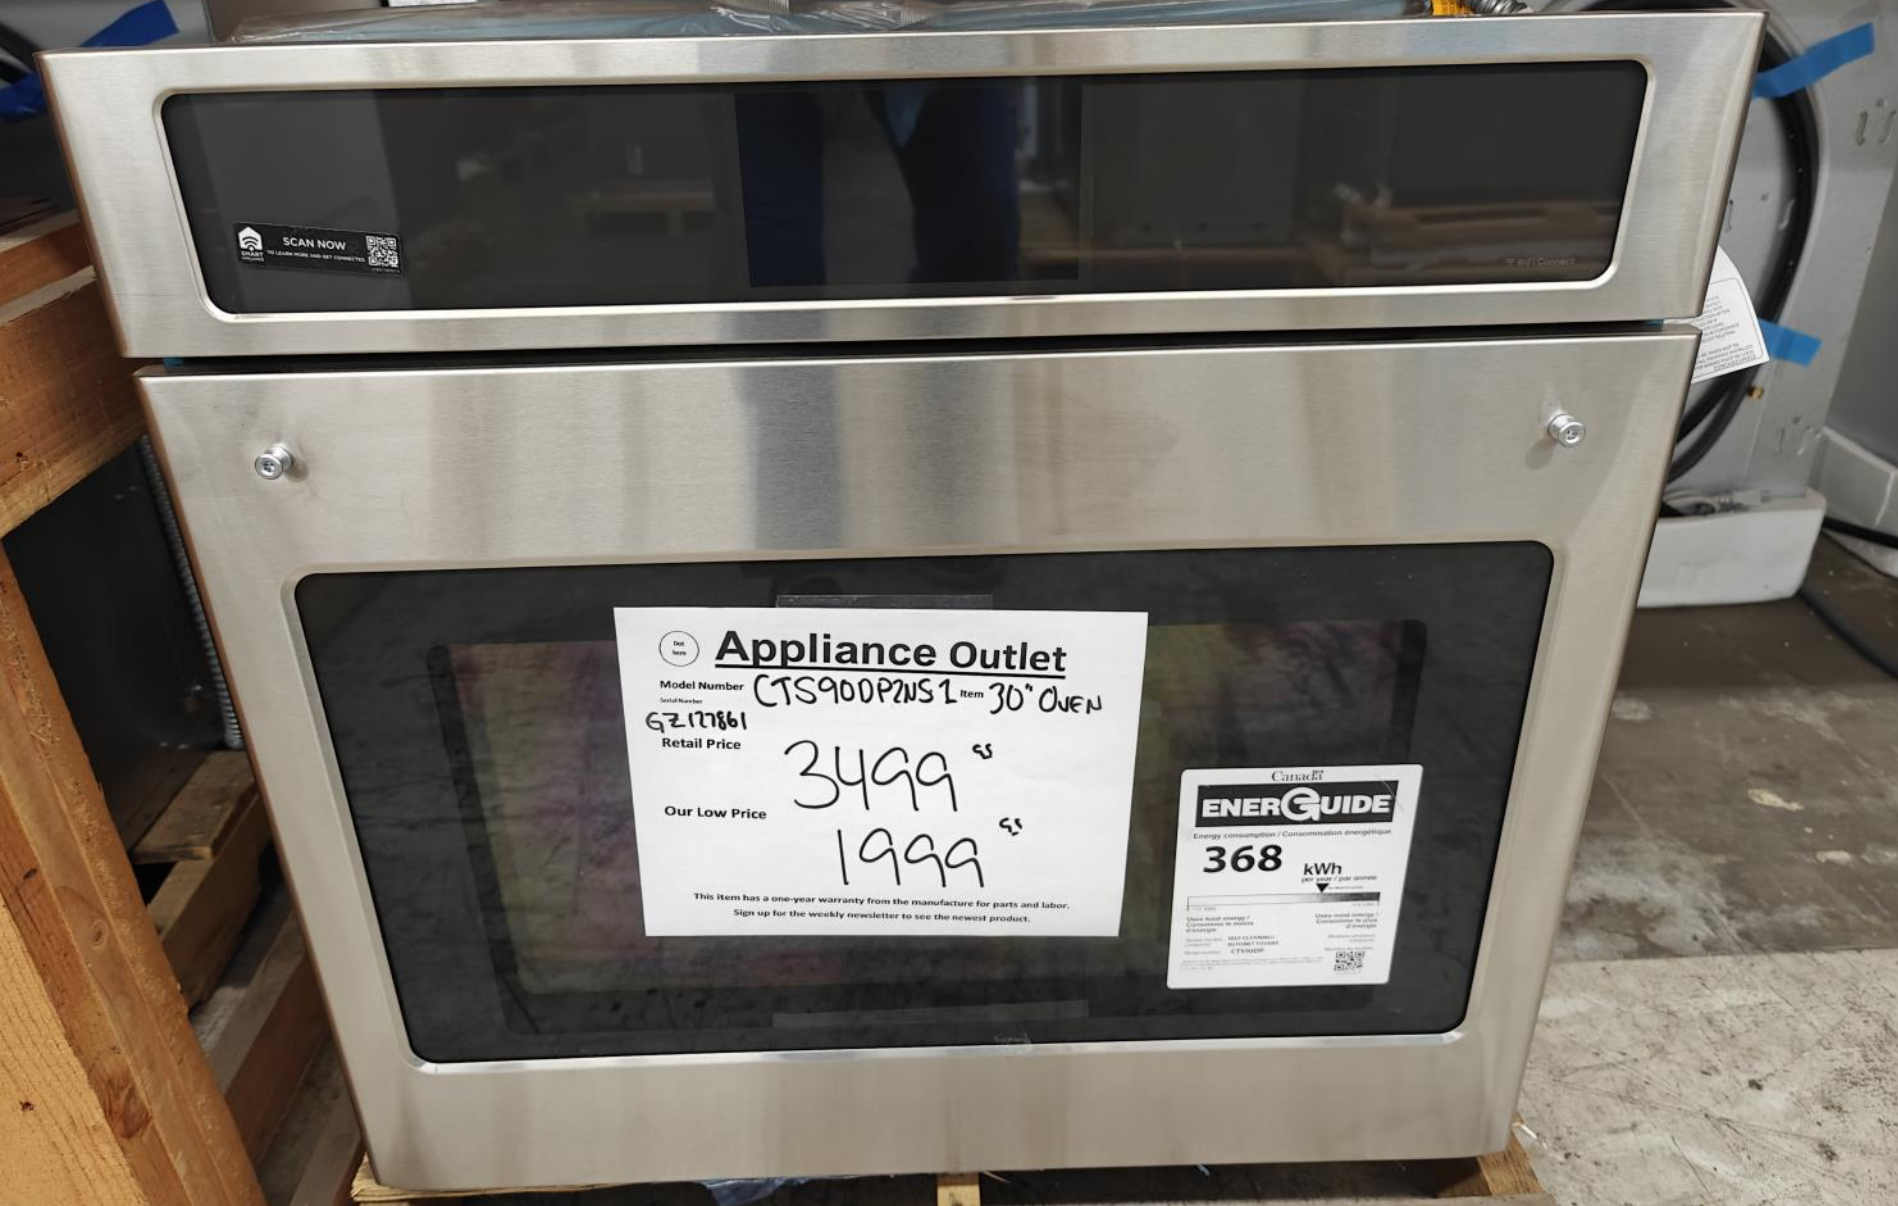

Weekly newsletter

Appliance Outlet

11-16-24

By Robert Ehrig

This week we got a couple Miele items and the GE load

36" , 42" and 48" fridges

Monogram 48" range and some Café pieces and dishwashers

Pricing is great on this load. Come check it out.

Thanks for watching my weekly newsletters.

**Robert Ehrig**

Miele 24" coffee maker plumbed

\$ 4299.99

Miele 36" all gas range with 6 burners

\$ 5699.99

Monogram 48" all gas range with 6 burners and griddle, brass knobs

\$ 6999.99

GE Café  
36" wide  
Full depth  
Fridge

\$ 2699.99

GE Café  
30" range  
All electric  
Two ovens  
Electric smooth top

\$ 2799.99

Ge café 36" all gas range \$ 3999.99

GE Café 30" single oven

\$ 1999.99

**Appliance Outlet**  
Model Number CTS900P2NS1 Item 30" OVEN  
Serial Number 6217861  
Retail Price 3499<sup>00</sup>  
Our Low Price 1999<sup>00</sup>  
This item has a one-year warranty from the manufacture for parts and labor.  
Sign up for the weekly newsletter to see the newest product.