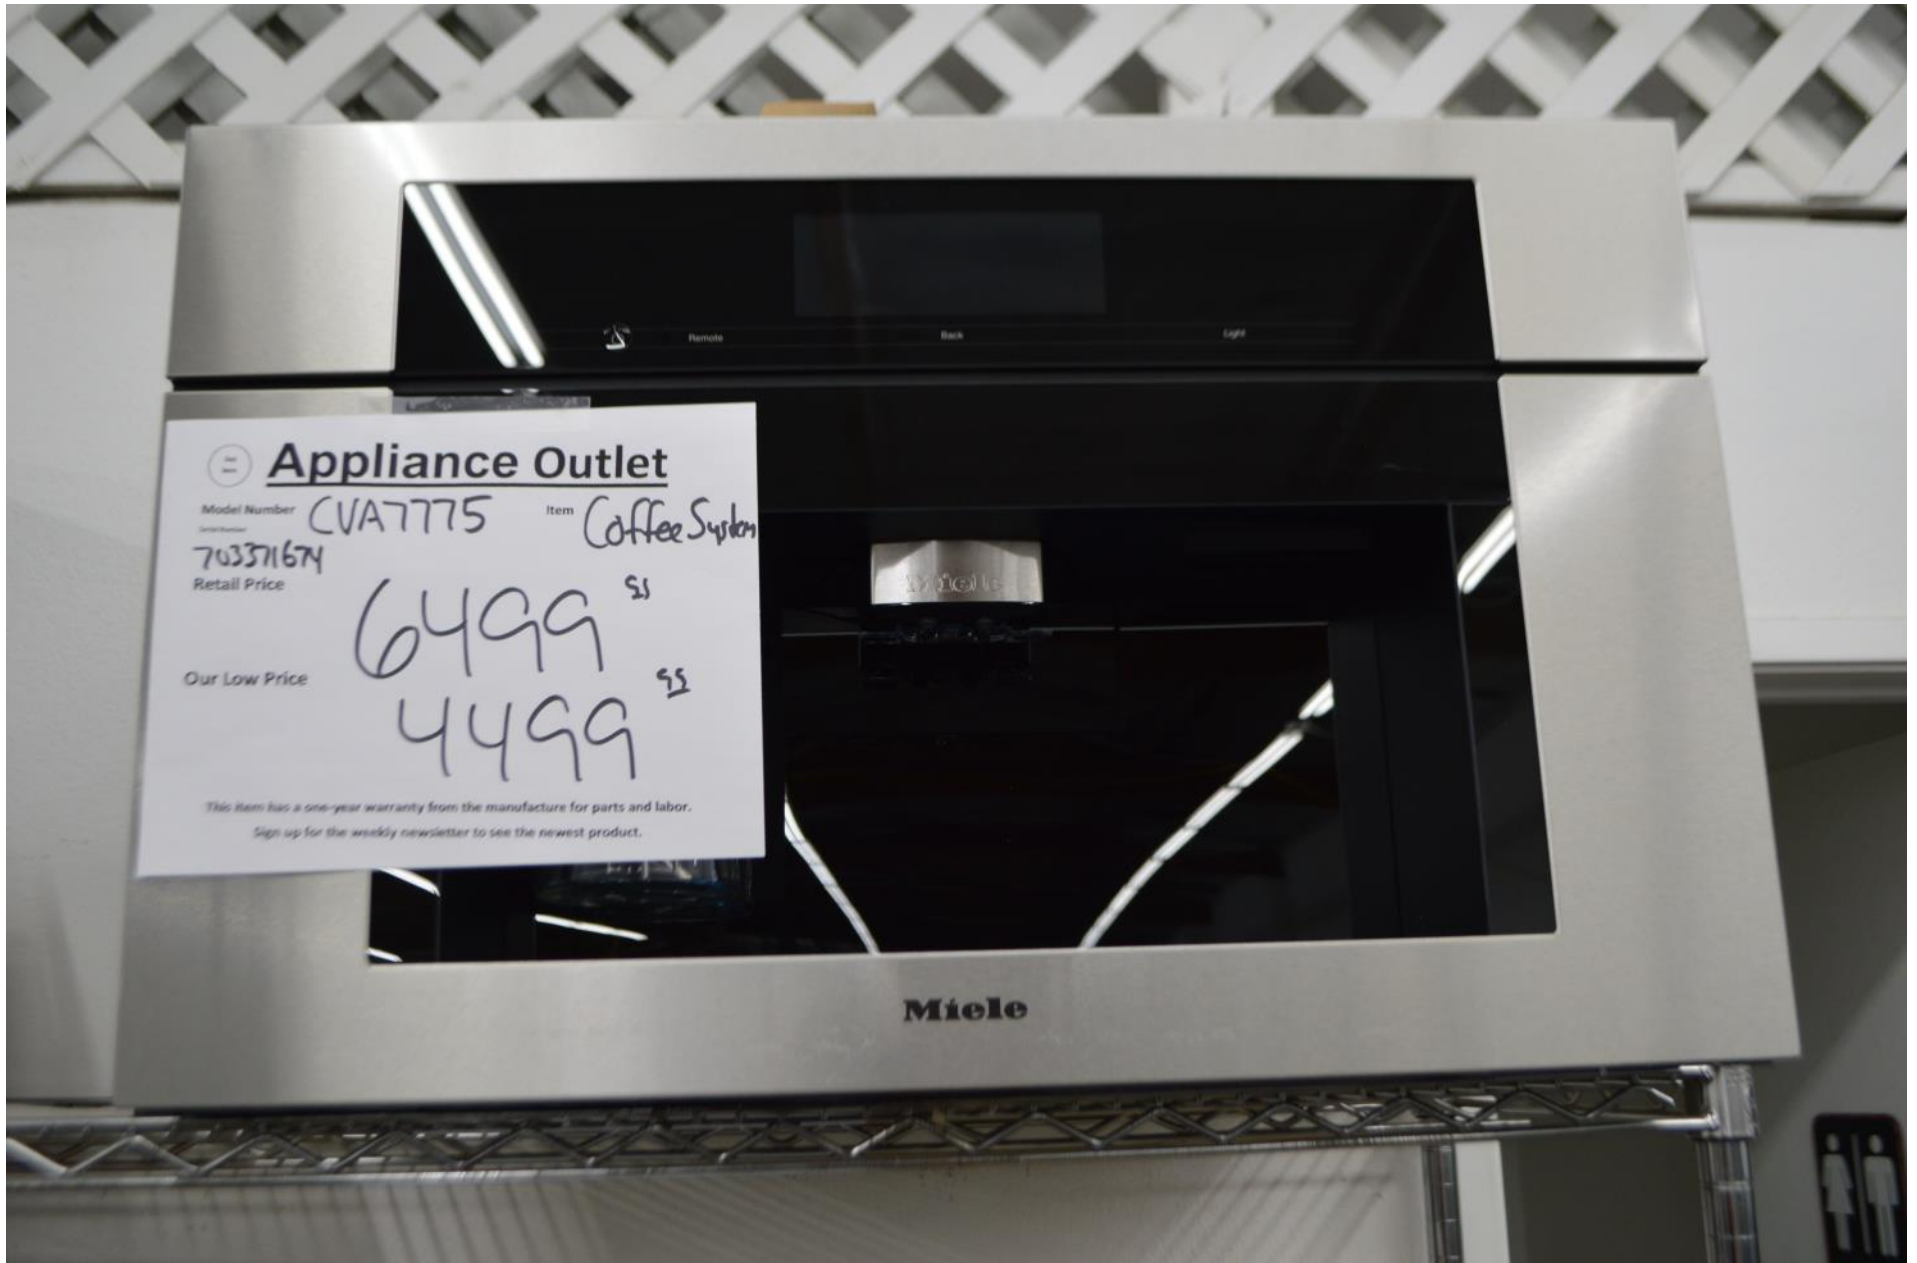

Weekly newsletter

Appliance Outlet

8-3-24

BY Robert Ehrig

This week we got Miele and DCS.

Mostly Coffee makers and BBQ's

We are also having a week long promotion on built in ICE MAKERS.

**10% off**

## Appliance Outlet

Model Number

CVA7440

Item Coffee System

Serial Number

702416041

Retail Price

4699<sup>95</sup>

\$ 4499.99

Miele 30" coffee maker non plumbed with touch tronic

\$ 3799.99

Miele 48" dual fuel range with 8 burners and speed oven

\$ 11,399.99

Miele panel ready dishwasher with power disc

\$ 1399.99

Miele 36" gas cooktop flush mountable center power burner