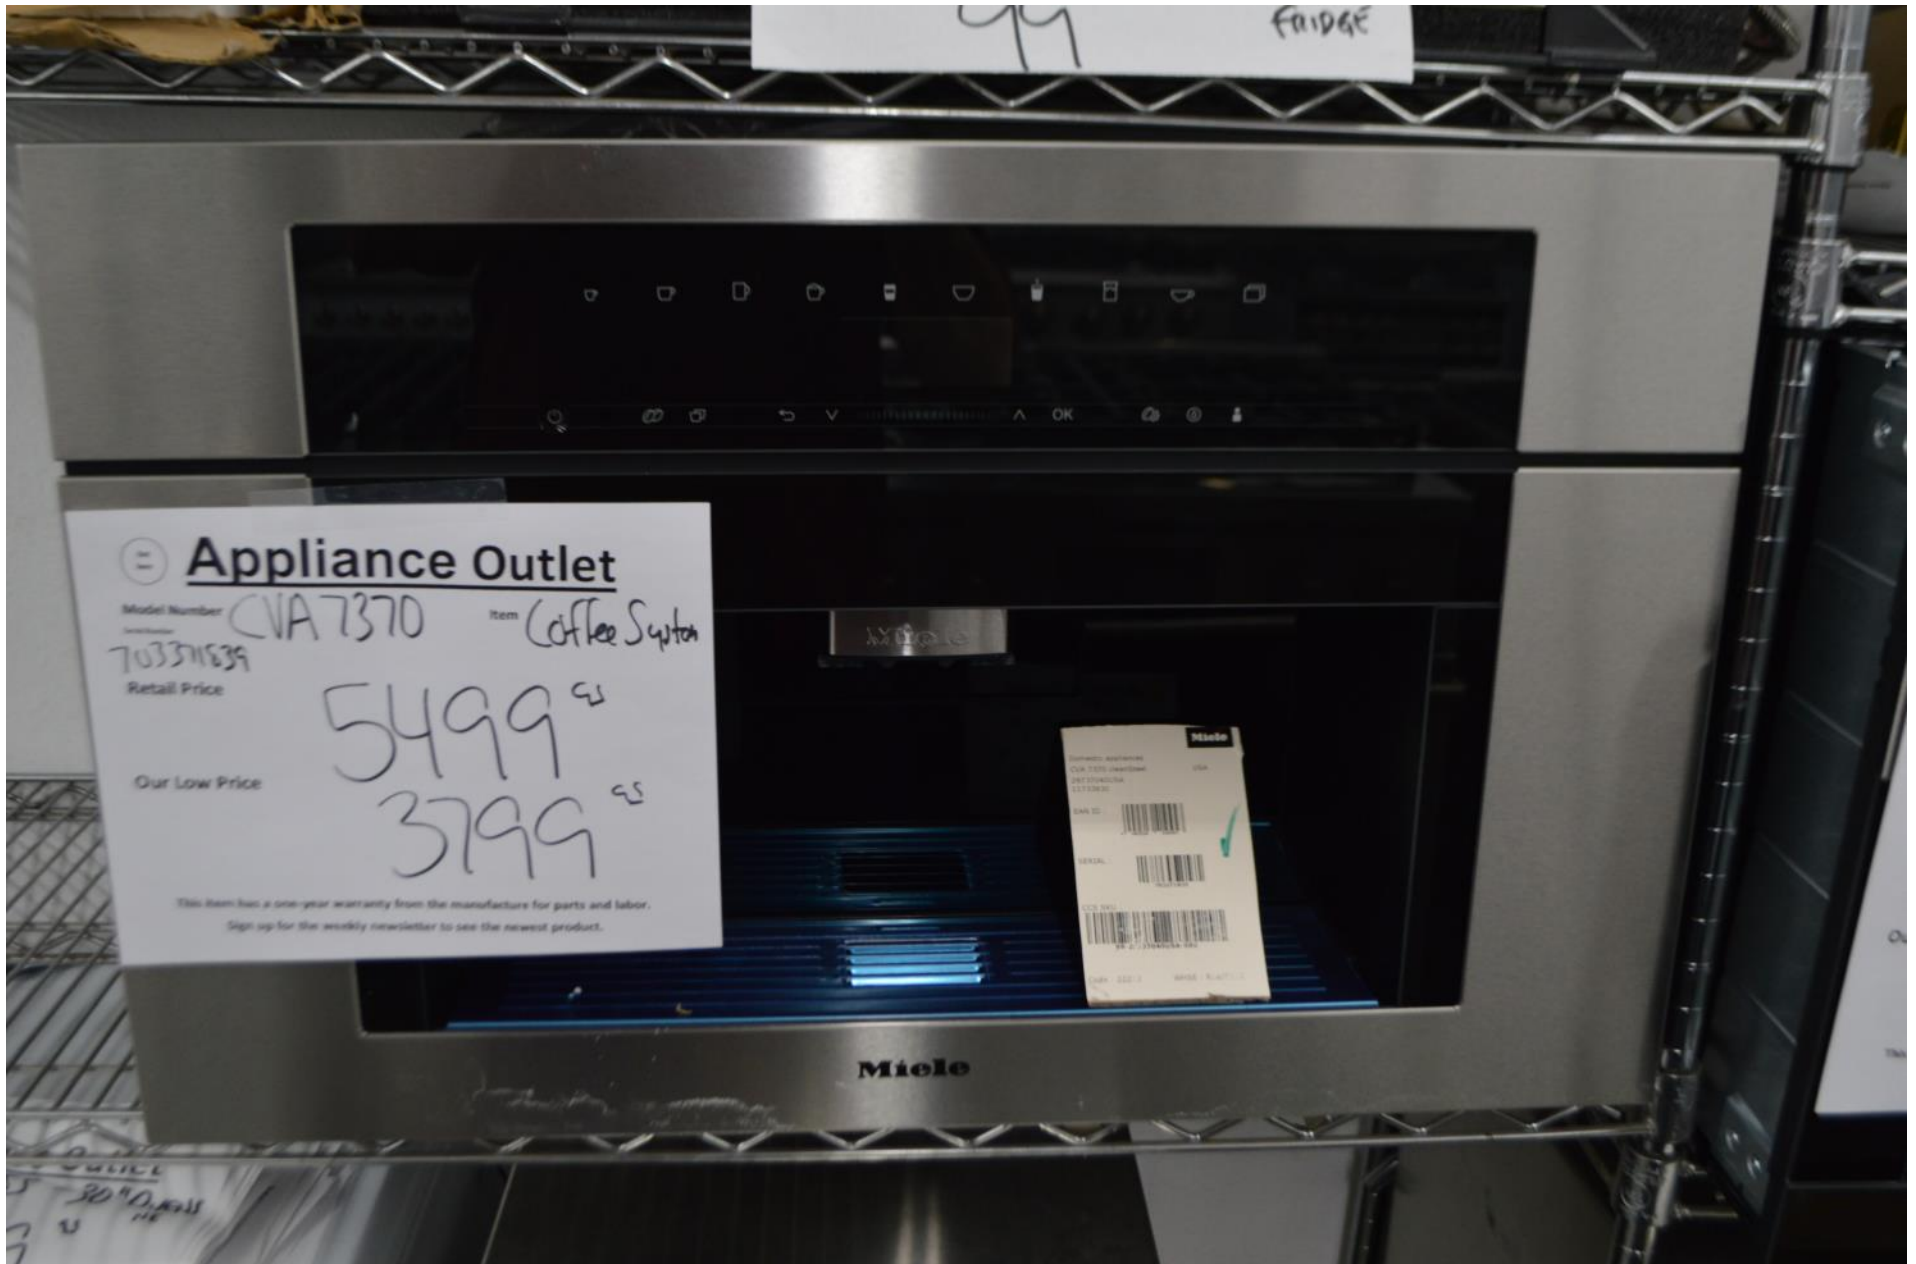

Weekly newsletter

Appliance Outlet

8-3-24

BY Robert Ehrig

This week we got Miele and DCS.

Mostly Coffee makers and BBQ's

We are also having a week long promotion on built in ICE MAKERS.

**10% off**

## Appliance Outlet

Model Number

CVA7440

Item Coffee System

Serial Number

702416041

Retail Price

4699<sup>95</sup>

\$ 4499.99

Miele 30" coffee maker non plumbed with touch tronic

\$ 3799.99

Miele 48" dual fuel range with 8 burners and speed oven

\$ 11,399.99

Miele panel ready dishwasher with power disc

\$ 1399.99

Miele 36" gas cooktop flush mountable center power burner