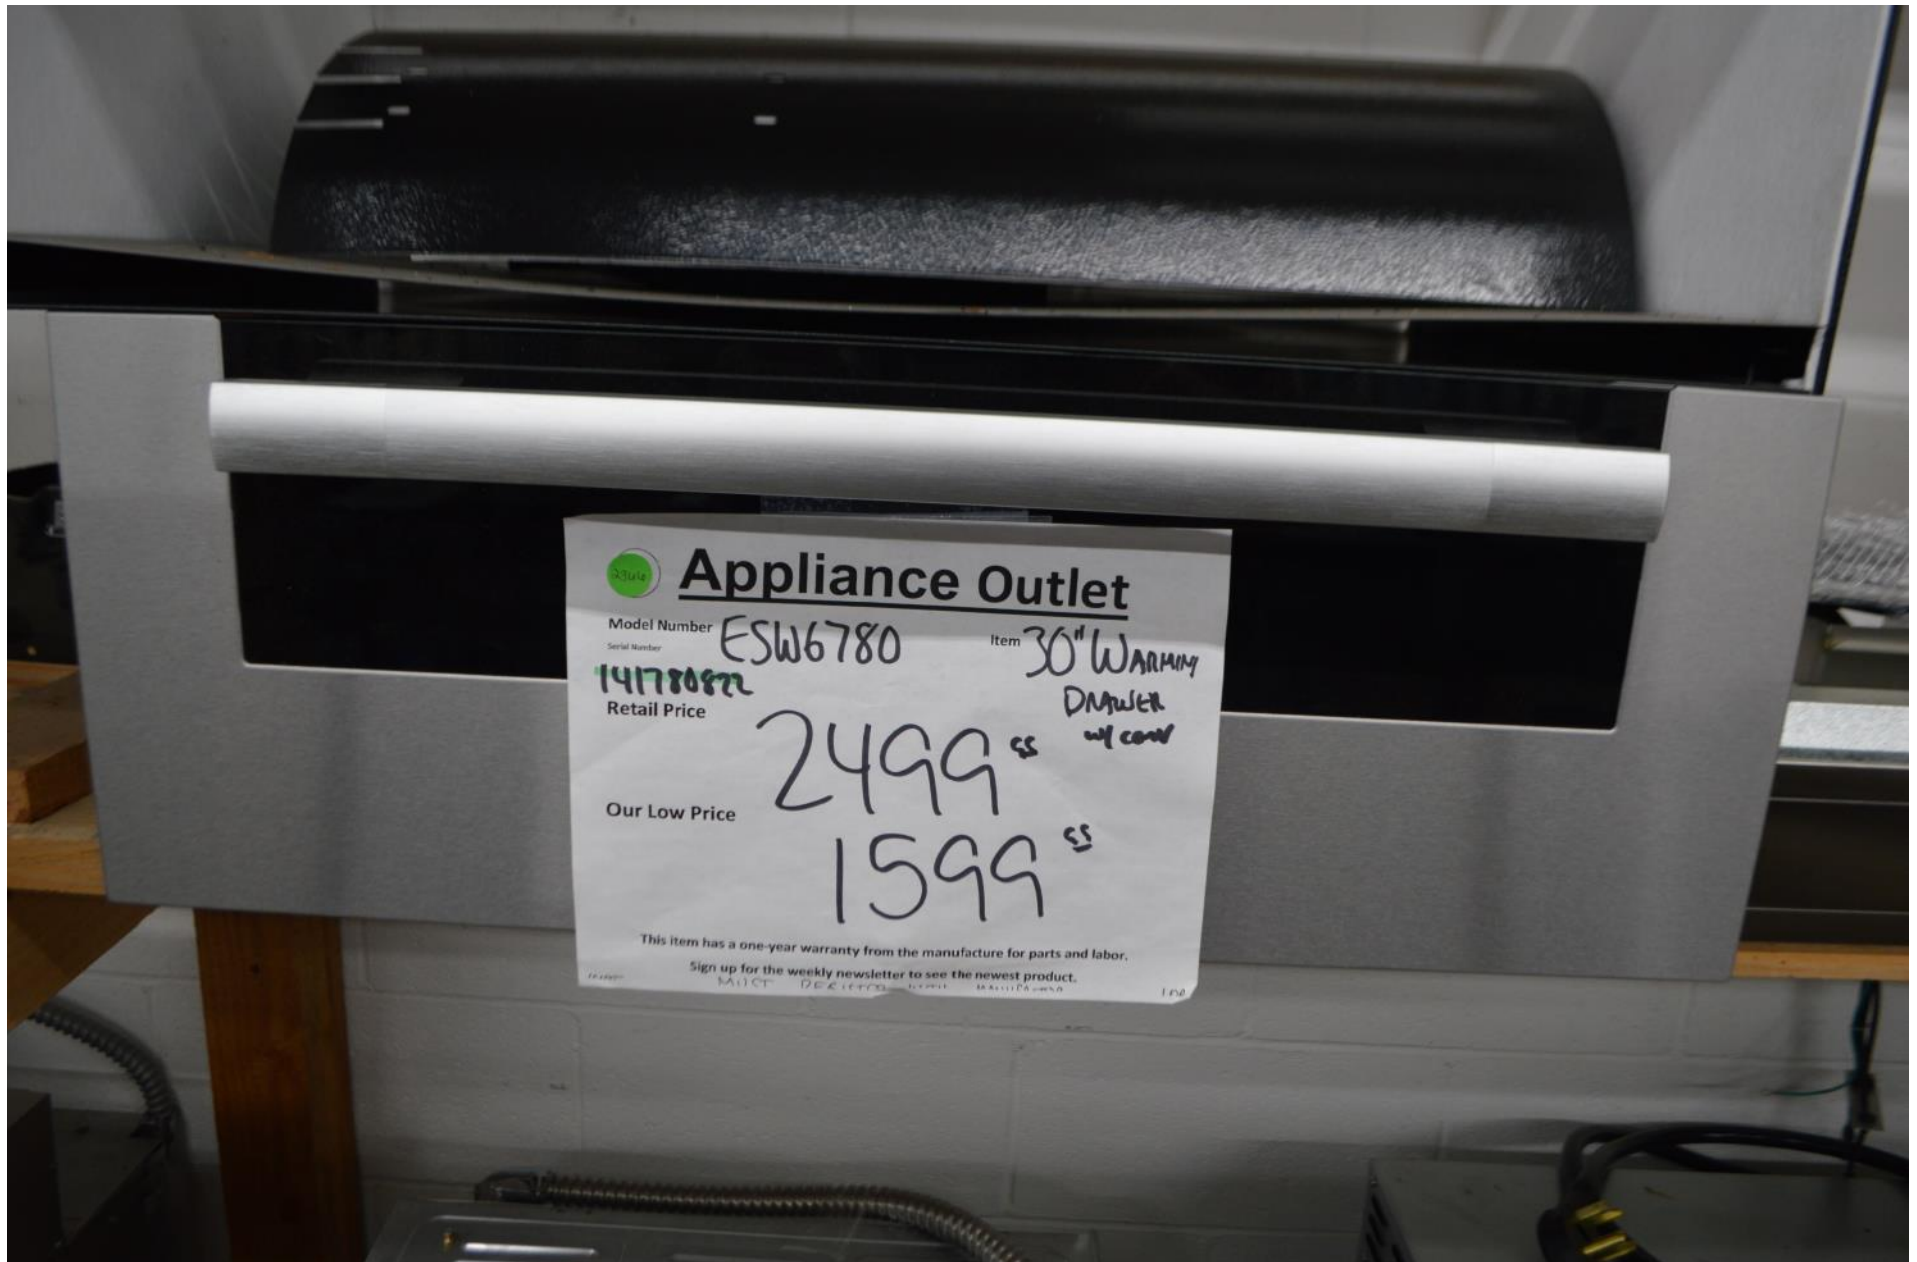

30" warming drawer for under the oven or cook surface.

ESW6780 for $ 1599.99