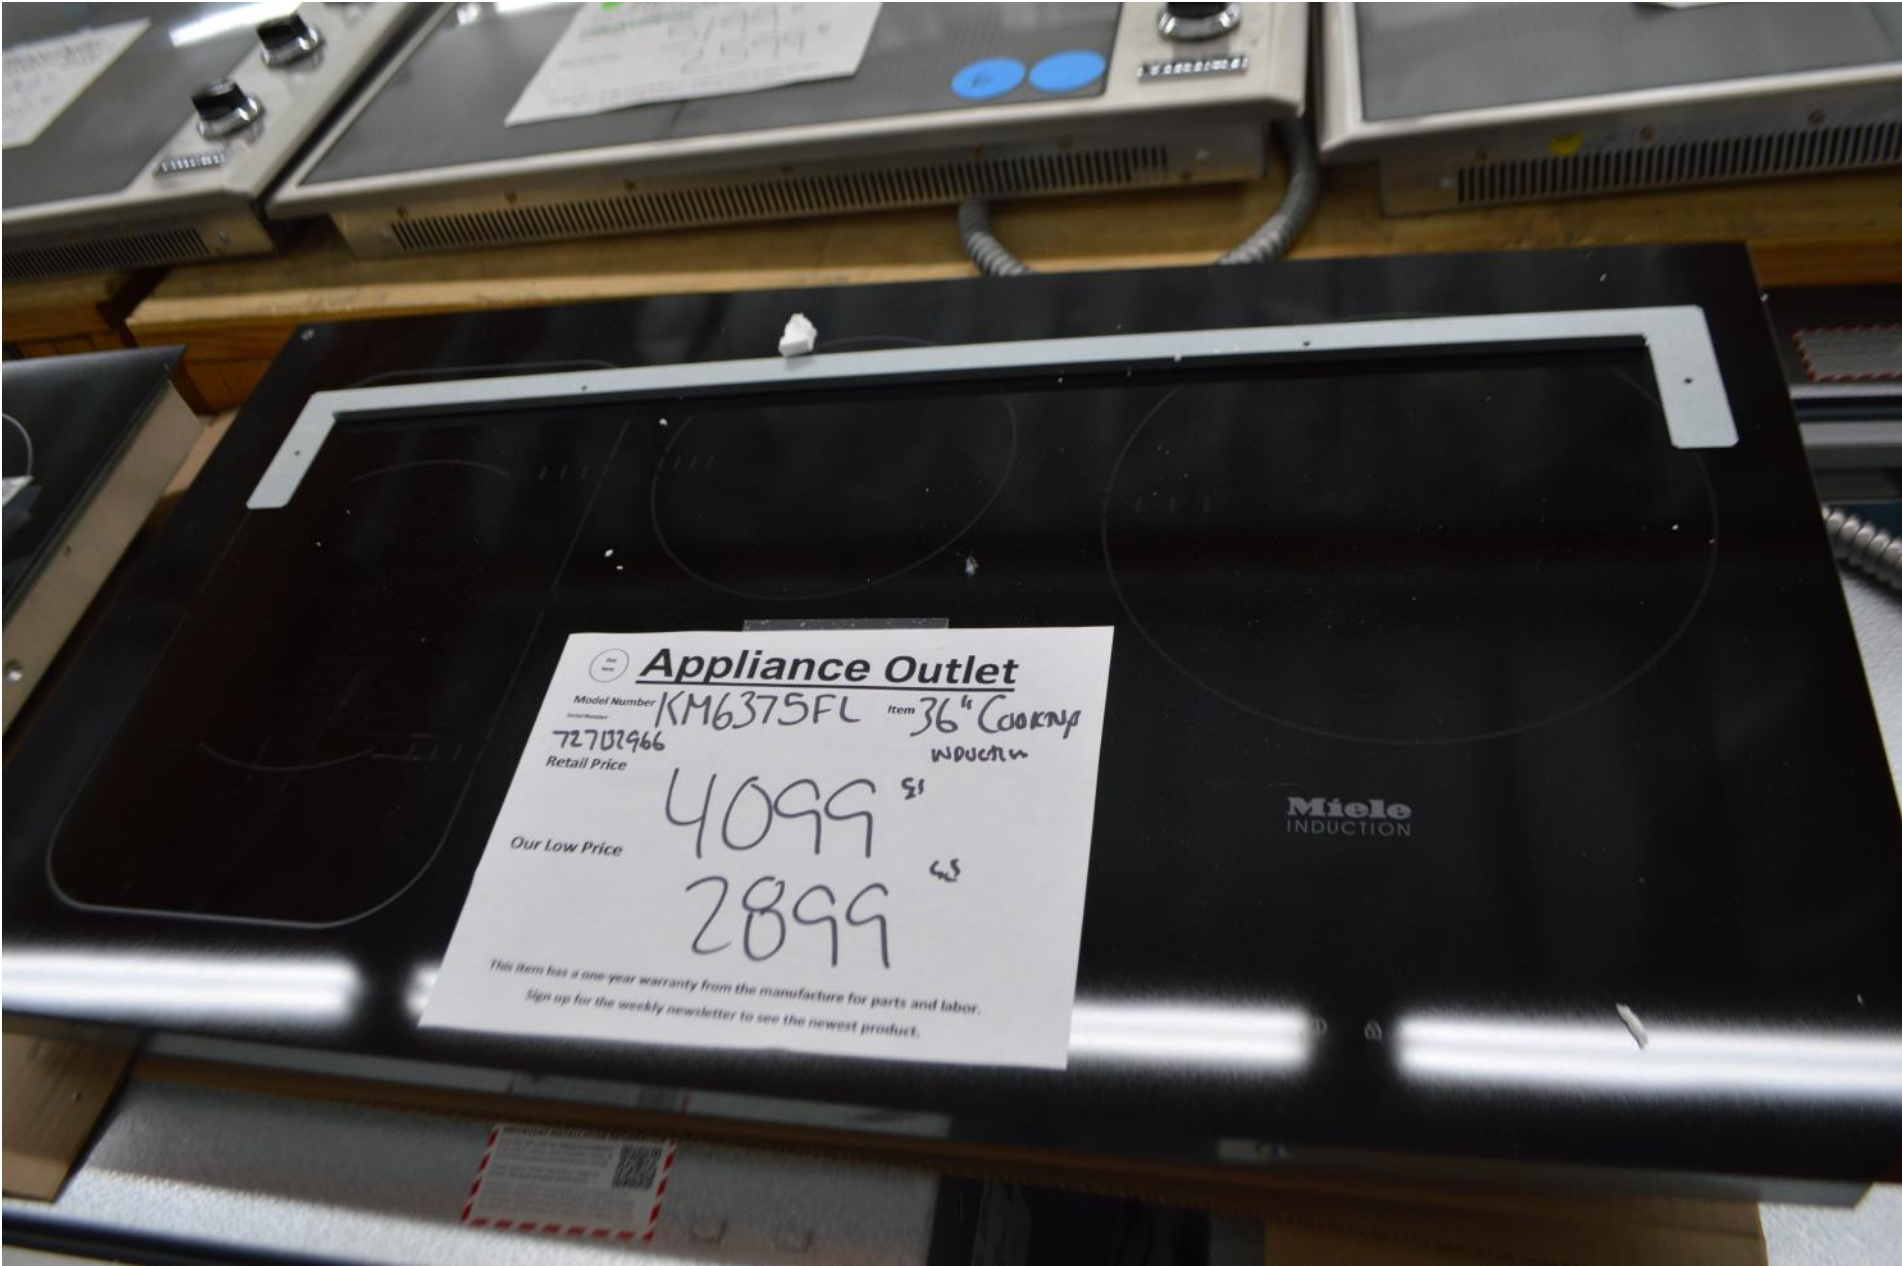

36" flush mount induction cooktop with bridge burner

KM6375FL for $2899.99