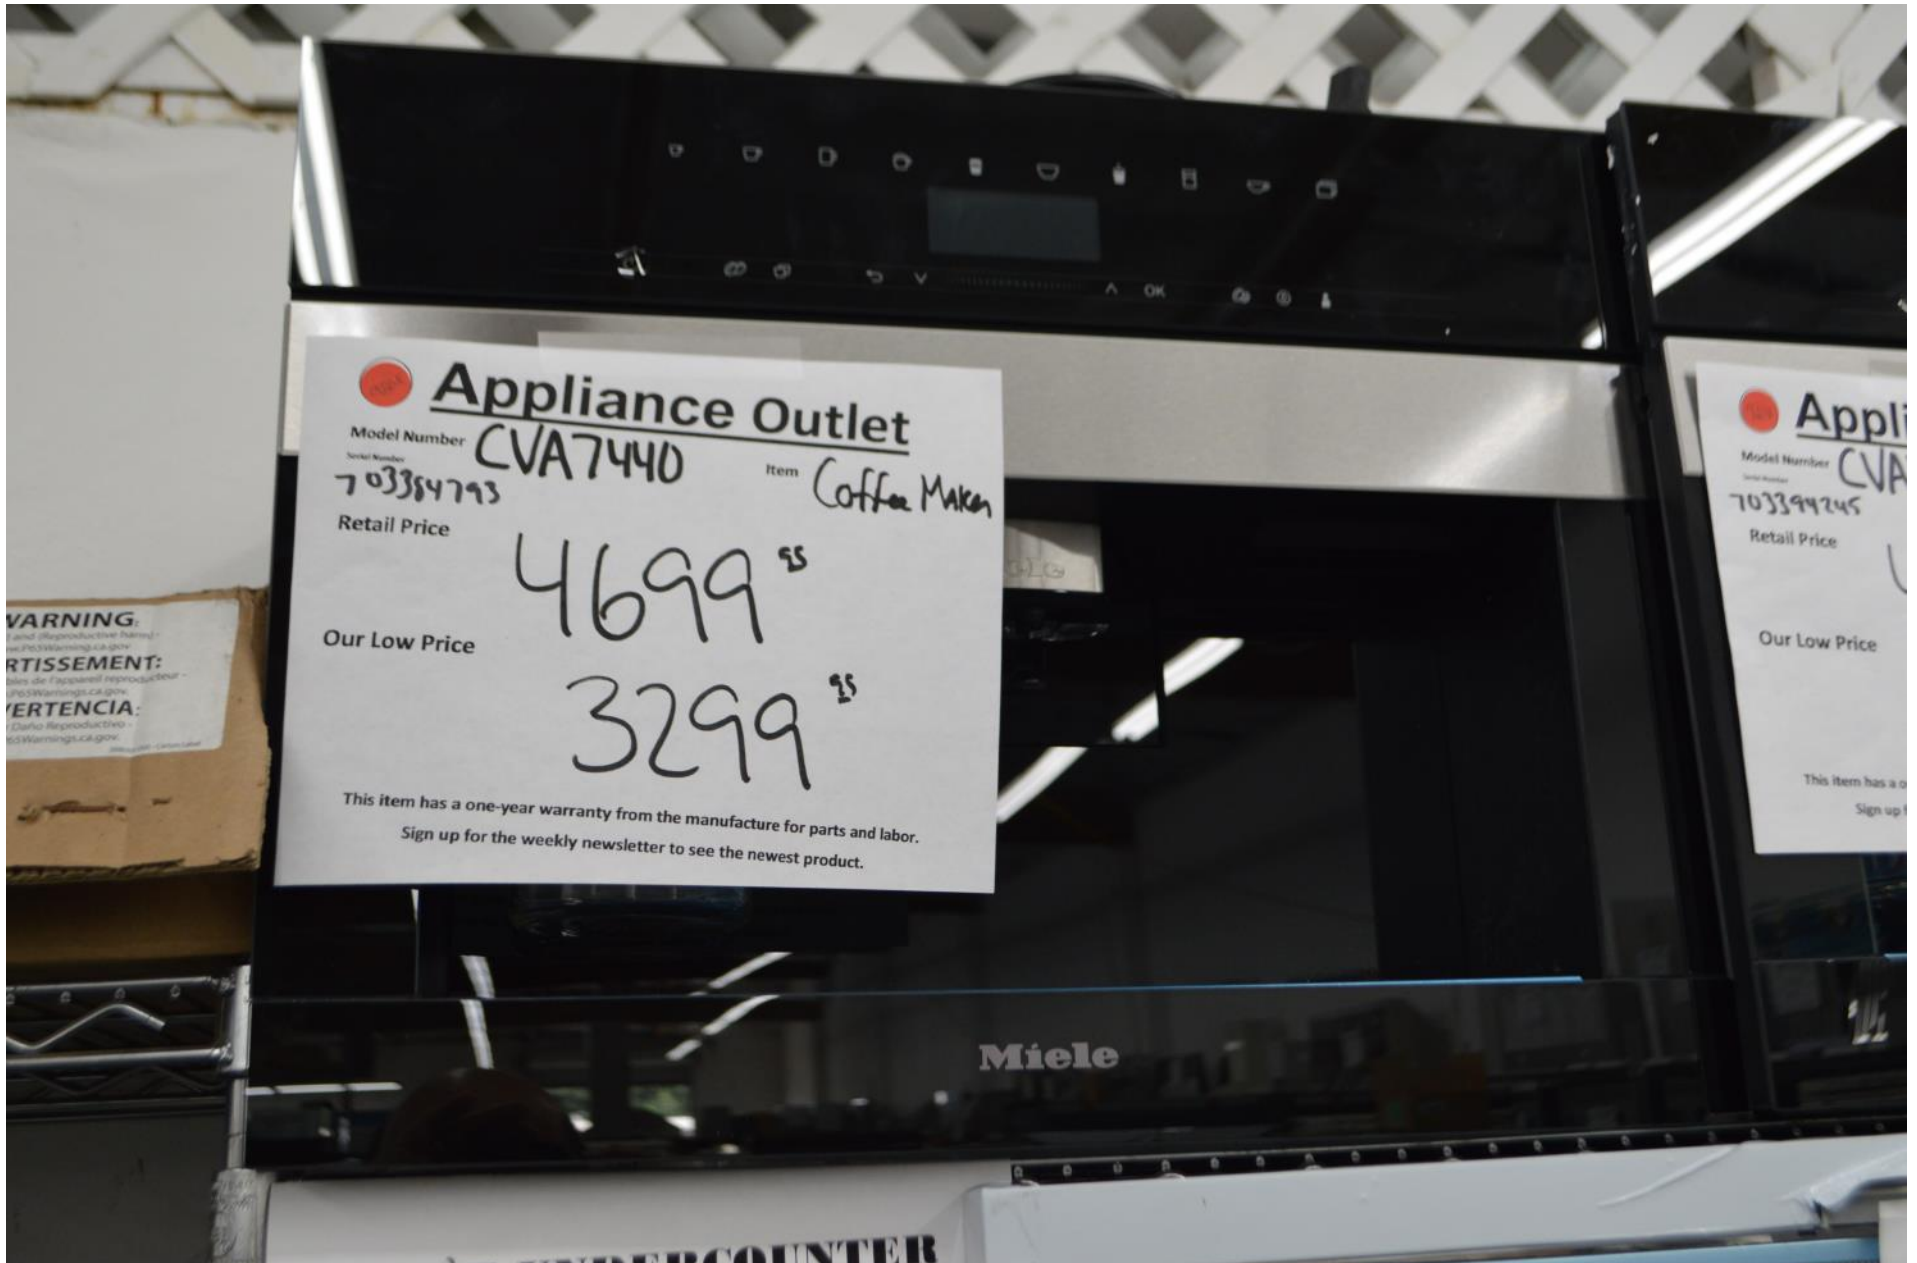

Built in coffee maker non plumbed

CVA7440 for $ 3299.99

WARNING:
Read (Reproductive Harm)
www.P603Warning.ca.gov
AVERTISSEMENT:
Risque de l'appareil reproducteur
www.P603Warning.ca.gov
ADVERTENCIA:
Riesgo Reproductor
www.P603Warning.ca.gov

Appliance Outlet
Model Number **CVA7440** Item **Coffee Maker**
Serial Number **703384793**
Retail Price **4699⁹⁹**
Our Low Price **3299⁹⁹**
This item has a one-year warranty from the manufacture for parts and labor.
Sign up for the weekly newsletter to see the newest product.

Appliance Outlet
Model Number **CVA**
Serial Number **703399245**
Retail Price
Our Low Price
This item has a
Sign up for

Miele

COUNTER