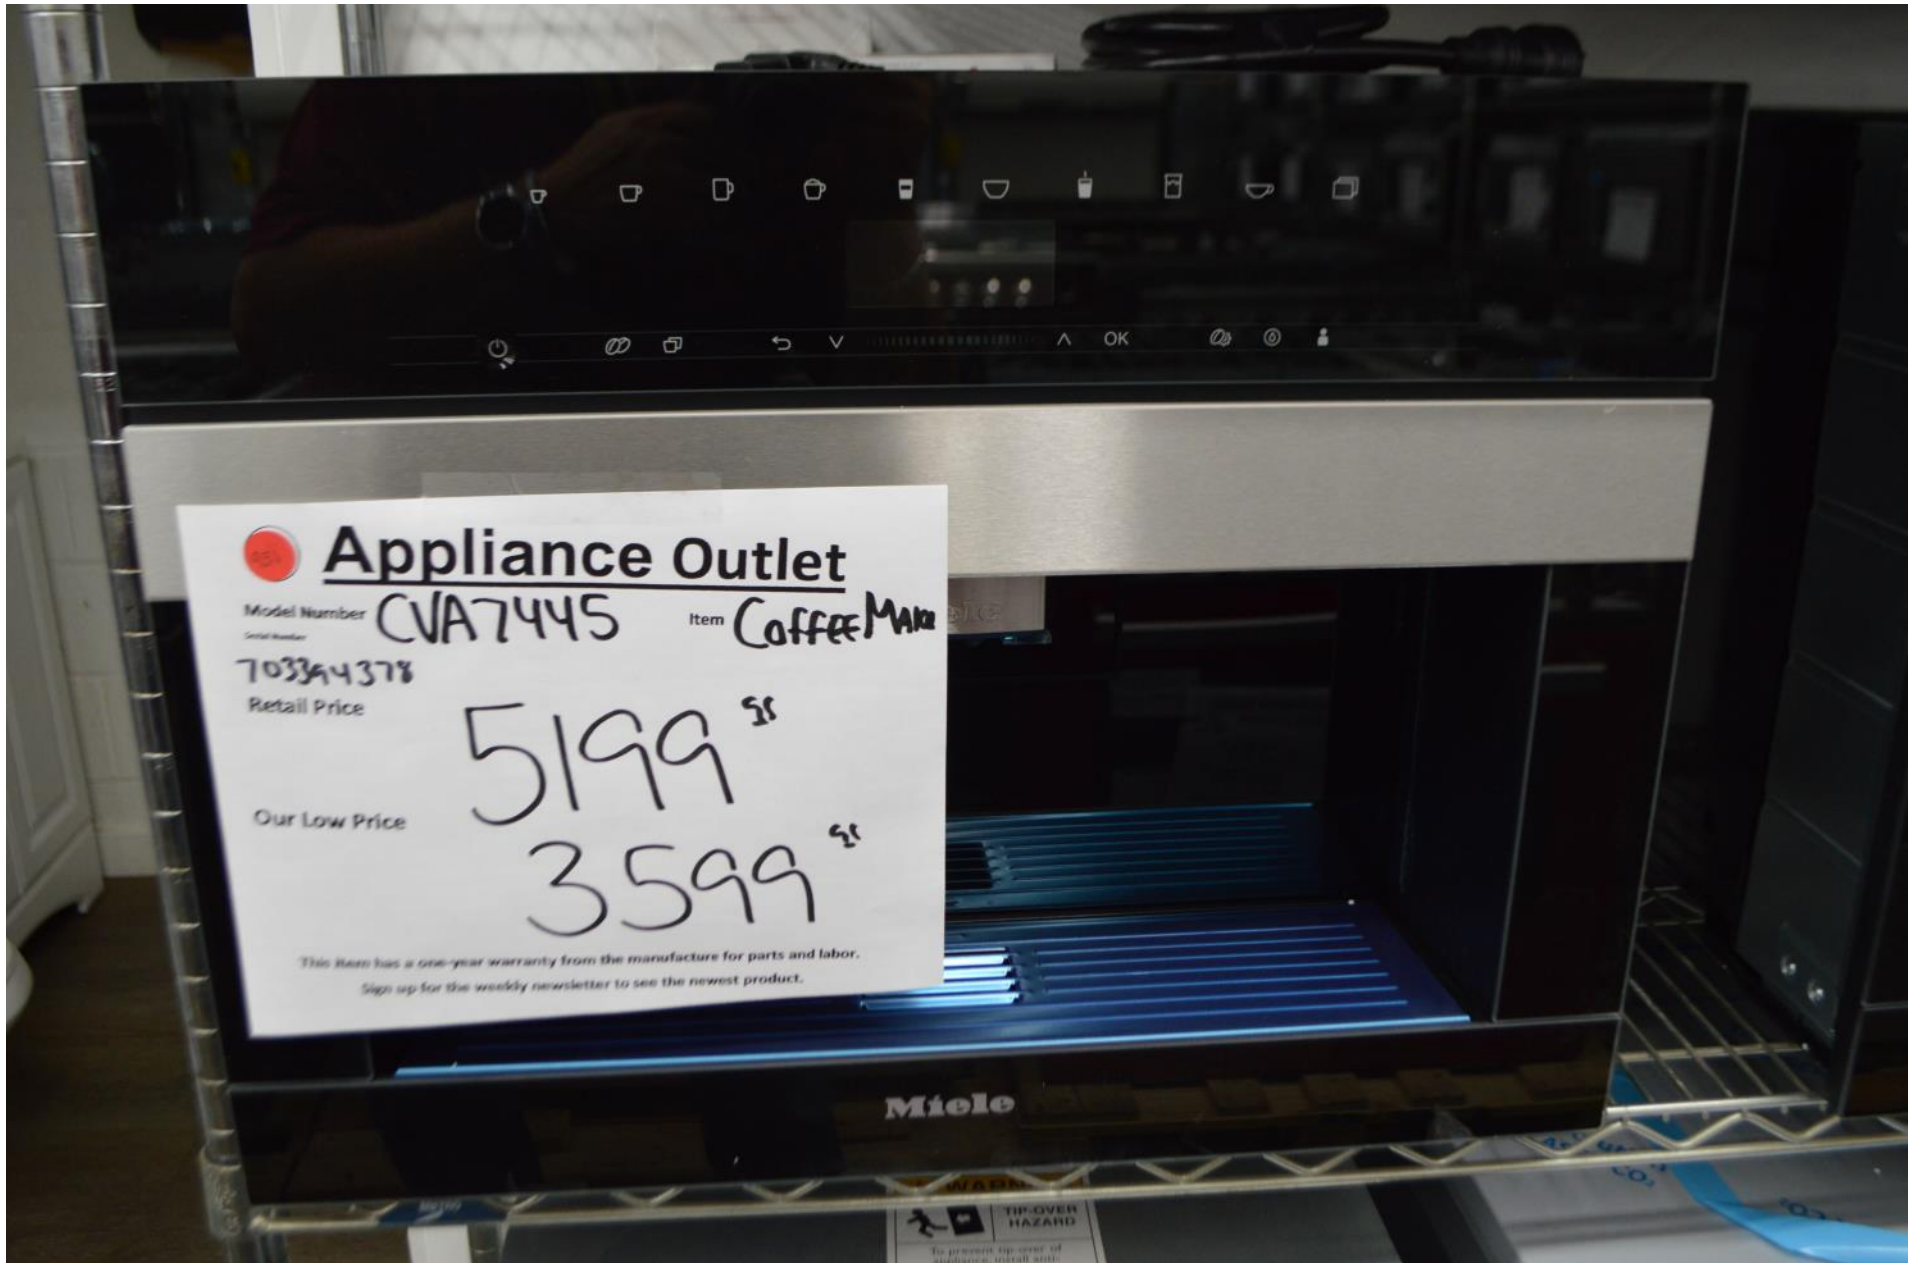

Built in coffee maker plumbed in unit

CVA7445 for $ 3599.99