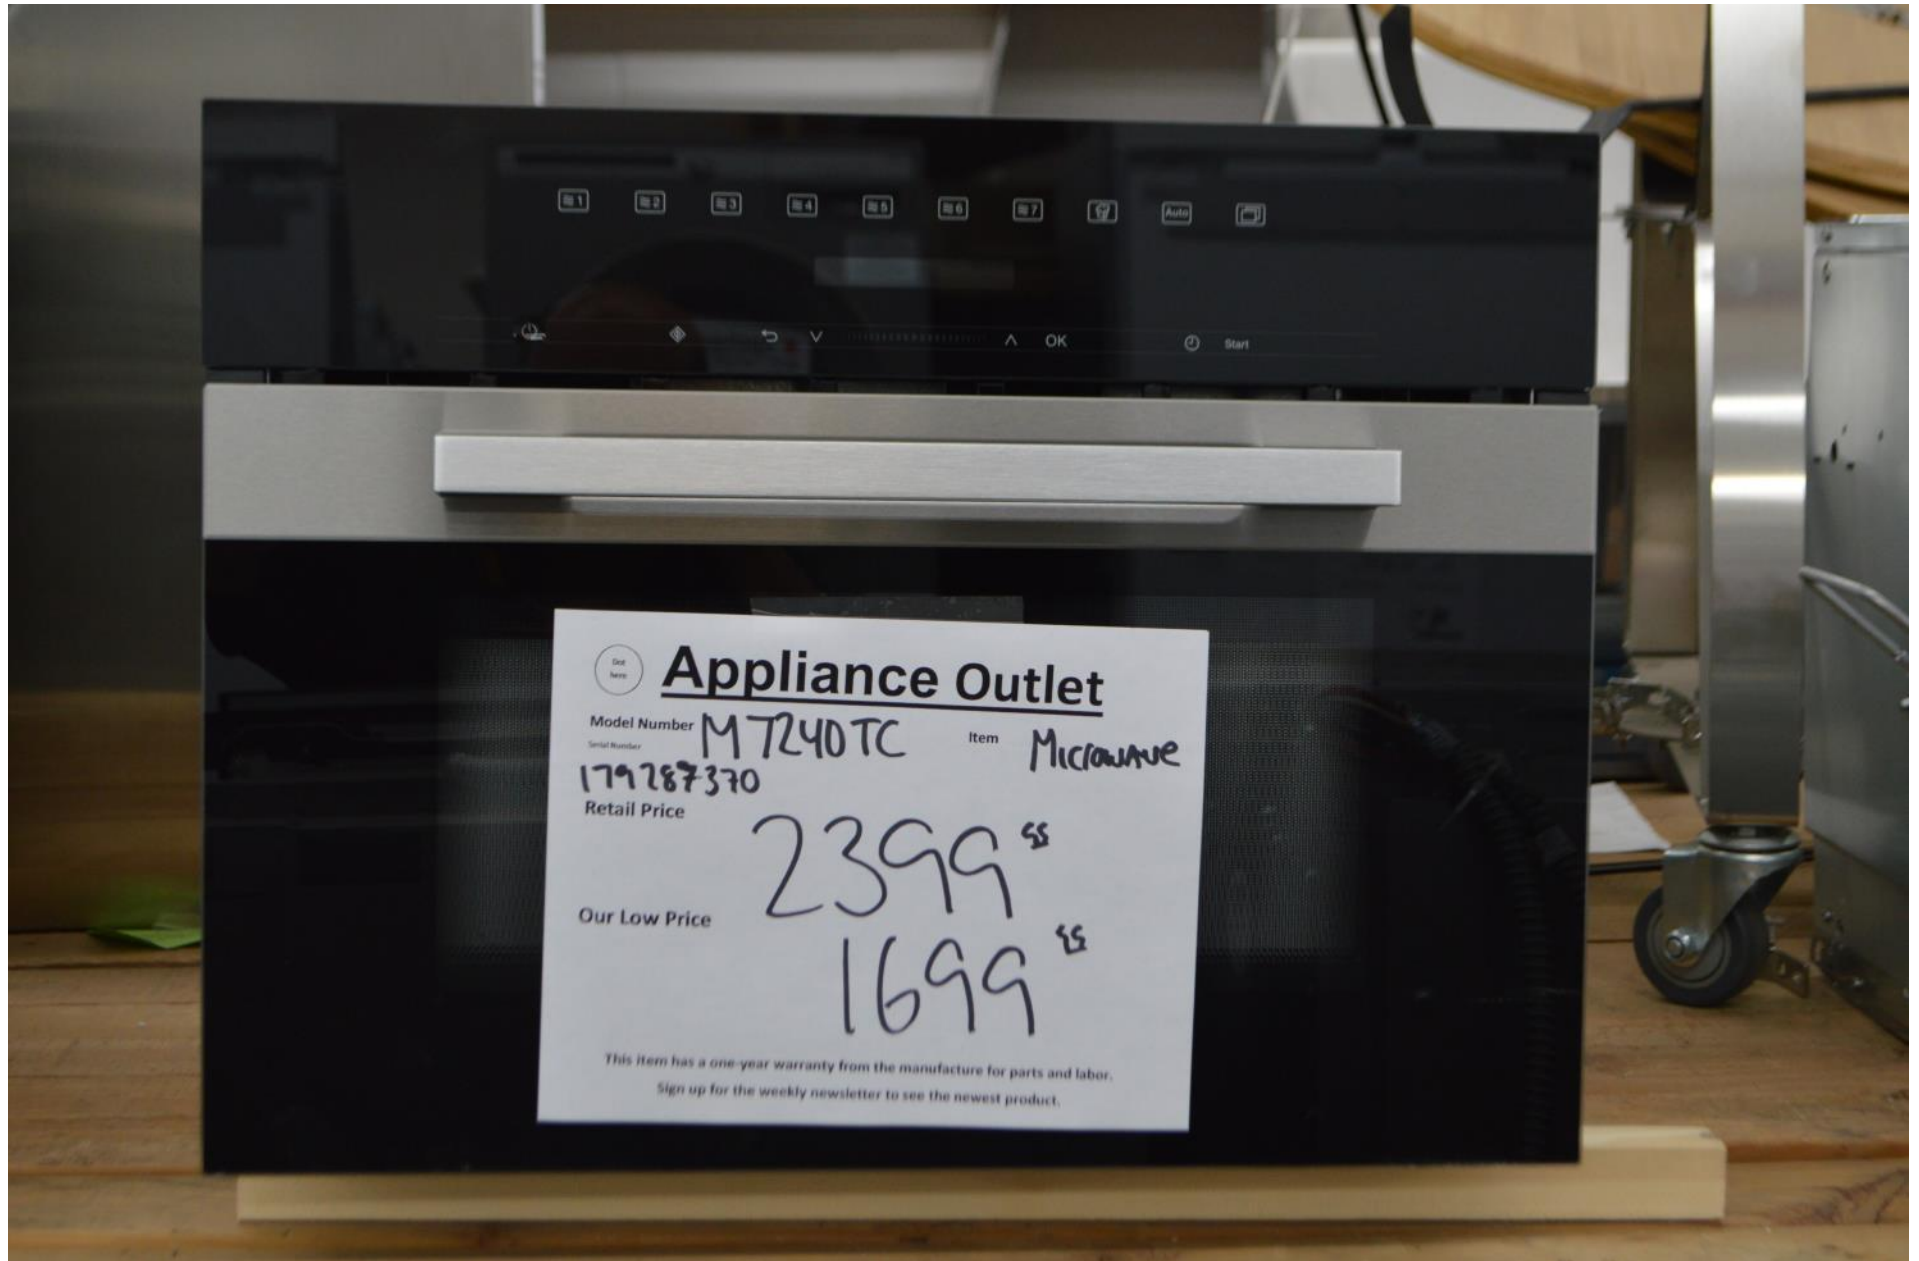

Miele 24" Microwave

$ 1699.99