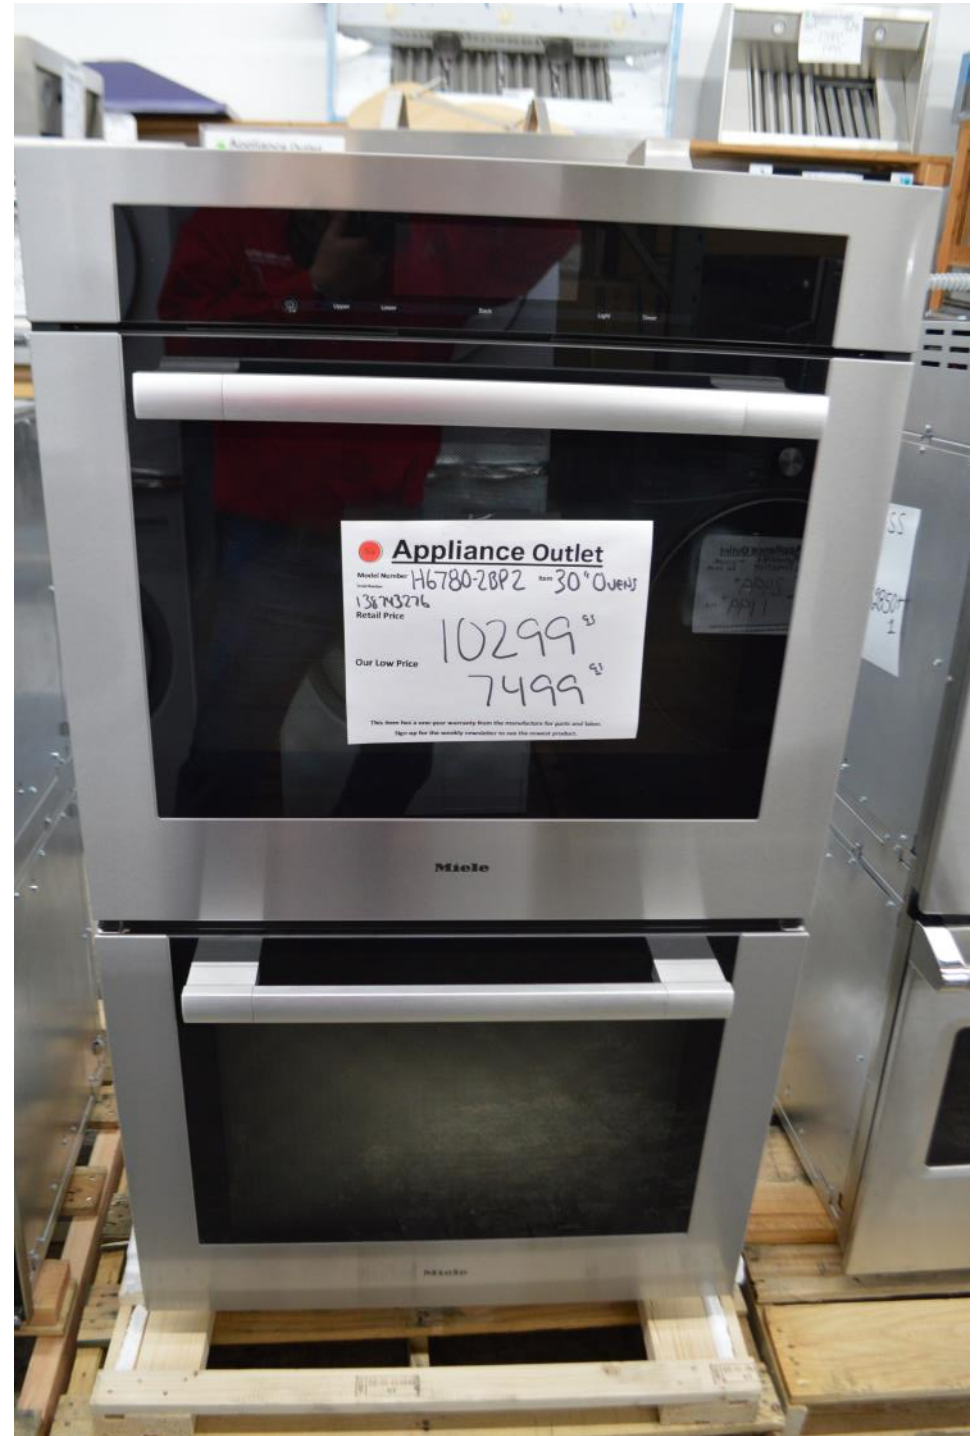

We also have several dishwashers starting at 599.99 and up.

Hope to see you soon,

Robert Ehrig

Hestan 48" all gas range with 5 burners and griddle

Model KRG485GD

Fisher Paykel 48" all gas range with 5 burners and 18" griddle

PROF486GGASNXE

Viking 7 series 48" dual fuel range with 8 burners

VDR74828PG

Fisher Paykel 36" all gas range with 5 burners

OR365CG4X1

Miele all gas range with 4 burners and griddle

HR1136-3G

Miele dual fuel 36" range with 6 burners

HR1934-2DF

Viking 7 series all gas range with 8 burners

VGR74828BSS

Miele 30" single oven with steam assist and cameras inside

H7780BP

Miele
30" double ovens
m-touch
Steam assist

H6780-2BP2

Miele 36" range top with 6 burners

Or

Add stainless steel panels

for an additional cost

Miele
French door
36" fridge
Bottom freezer
Panel ready

KFNF9955IDE

Miele

36" fridge

Stainless steel