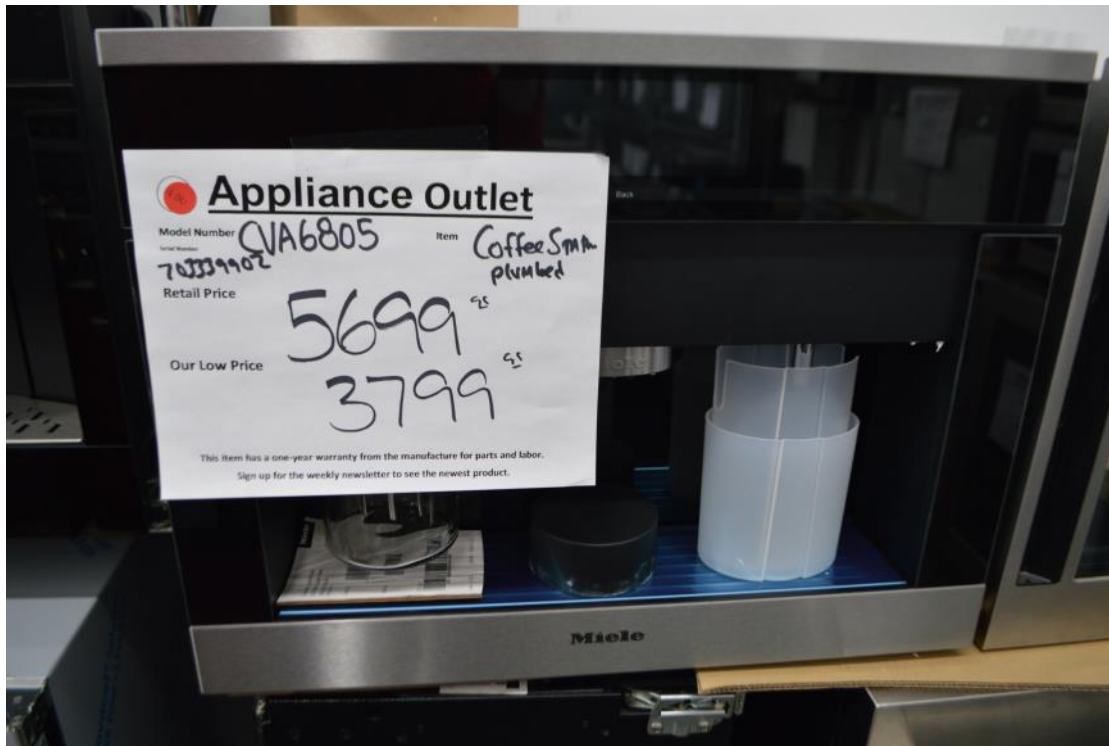

VCSB5482SS

Viking
48" fridge
Stainless steel
Side by side

VCSB5483SS

Fisher Paykel

24" wine

Dual zone

Panel ready

Built in unit

RS2484VR2K1

A few under counter fridges and wine fridges

Several Fisher Paykel dishwasher too. Singles and doubles

Appliance Outlet
Model Number: CVA6805 Item: Coffee Spm-
70339902 plumbed
Retail Price: 5699⁹⁹
Our Low Price: 3799⁹⁹
This item has a one-year warranty from the manufacture for parts and labor.
Sign up for the weekly newsletter to see the newest product.