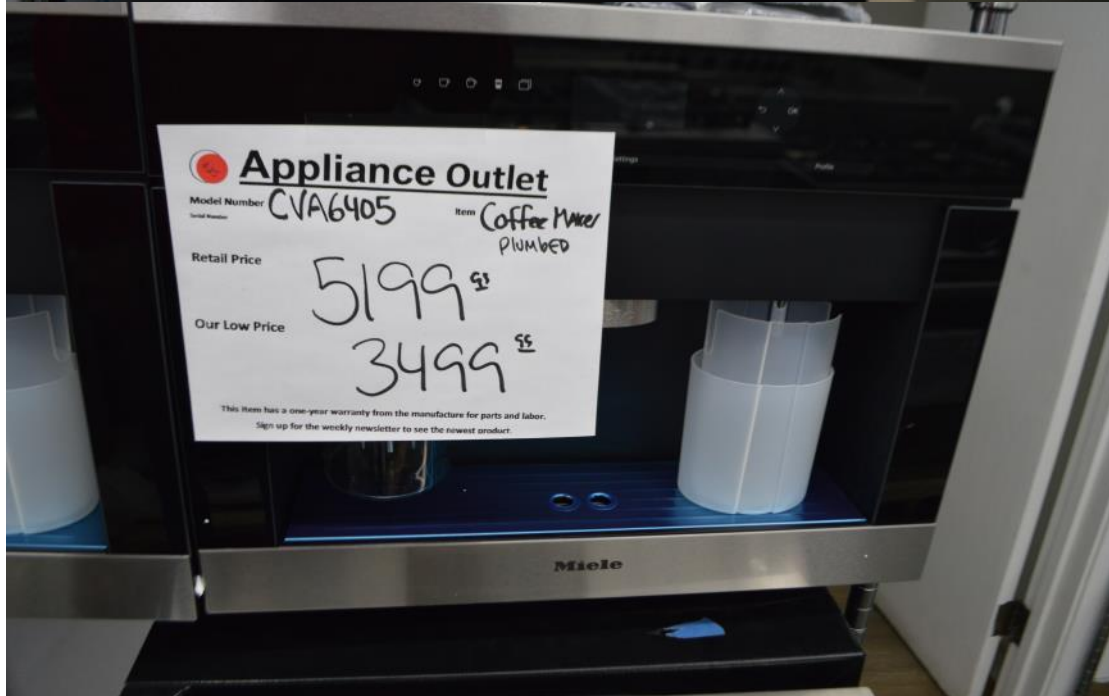

We also have several dishwashers starting at 599.99 and up.

Hope to see you soon,

Robert Ehrig

Hestan 48" all gas range with 5 burners and griddle

Model KRG485GD

Fisher Paykel 48" all gas range with 5 burners and 18" griddle

PROF486GGASNXE

Viking 7 series 48" dual fuel range with 8 burners

VDR74828PG

Fisher Paykel 36" all gas range with 5 burners

OR365CG4X1

Miele all gas range with 4 burners and griddle

HR1136-3G

Miele dual fuel 36" range with 6 burners

VCSB5482SS

Viking
48" fridge
Stainless steel
Side by side

VCSB5483SS

Fisher Paykel

24" wine

Dual zone

Panel ready

Built in unit

RS2484VR2K1

A few under counter fridges and wine fridges

Several Fisher Paykel dishwasher too. Singles and doubles

Appliance Outlet
Model Number: CVA6805 Item: Coffee Spm-
70339902 plumbed
Retail Price: 5699⁹⁹
Our Low Price: 3799⁹⁹
This item has a one-year warranty from the manufacture for parts and labor.
Sign up for the weekly newsletter to see the newest product.