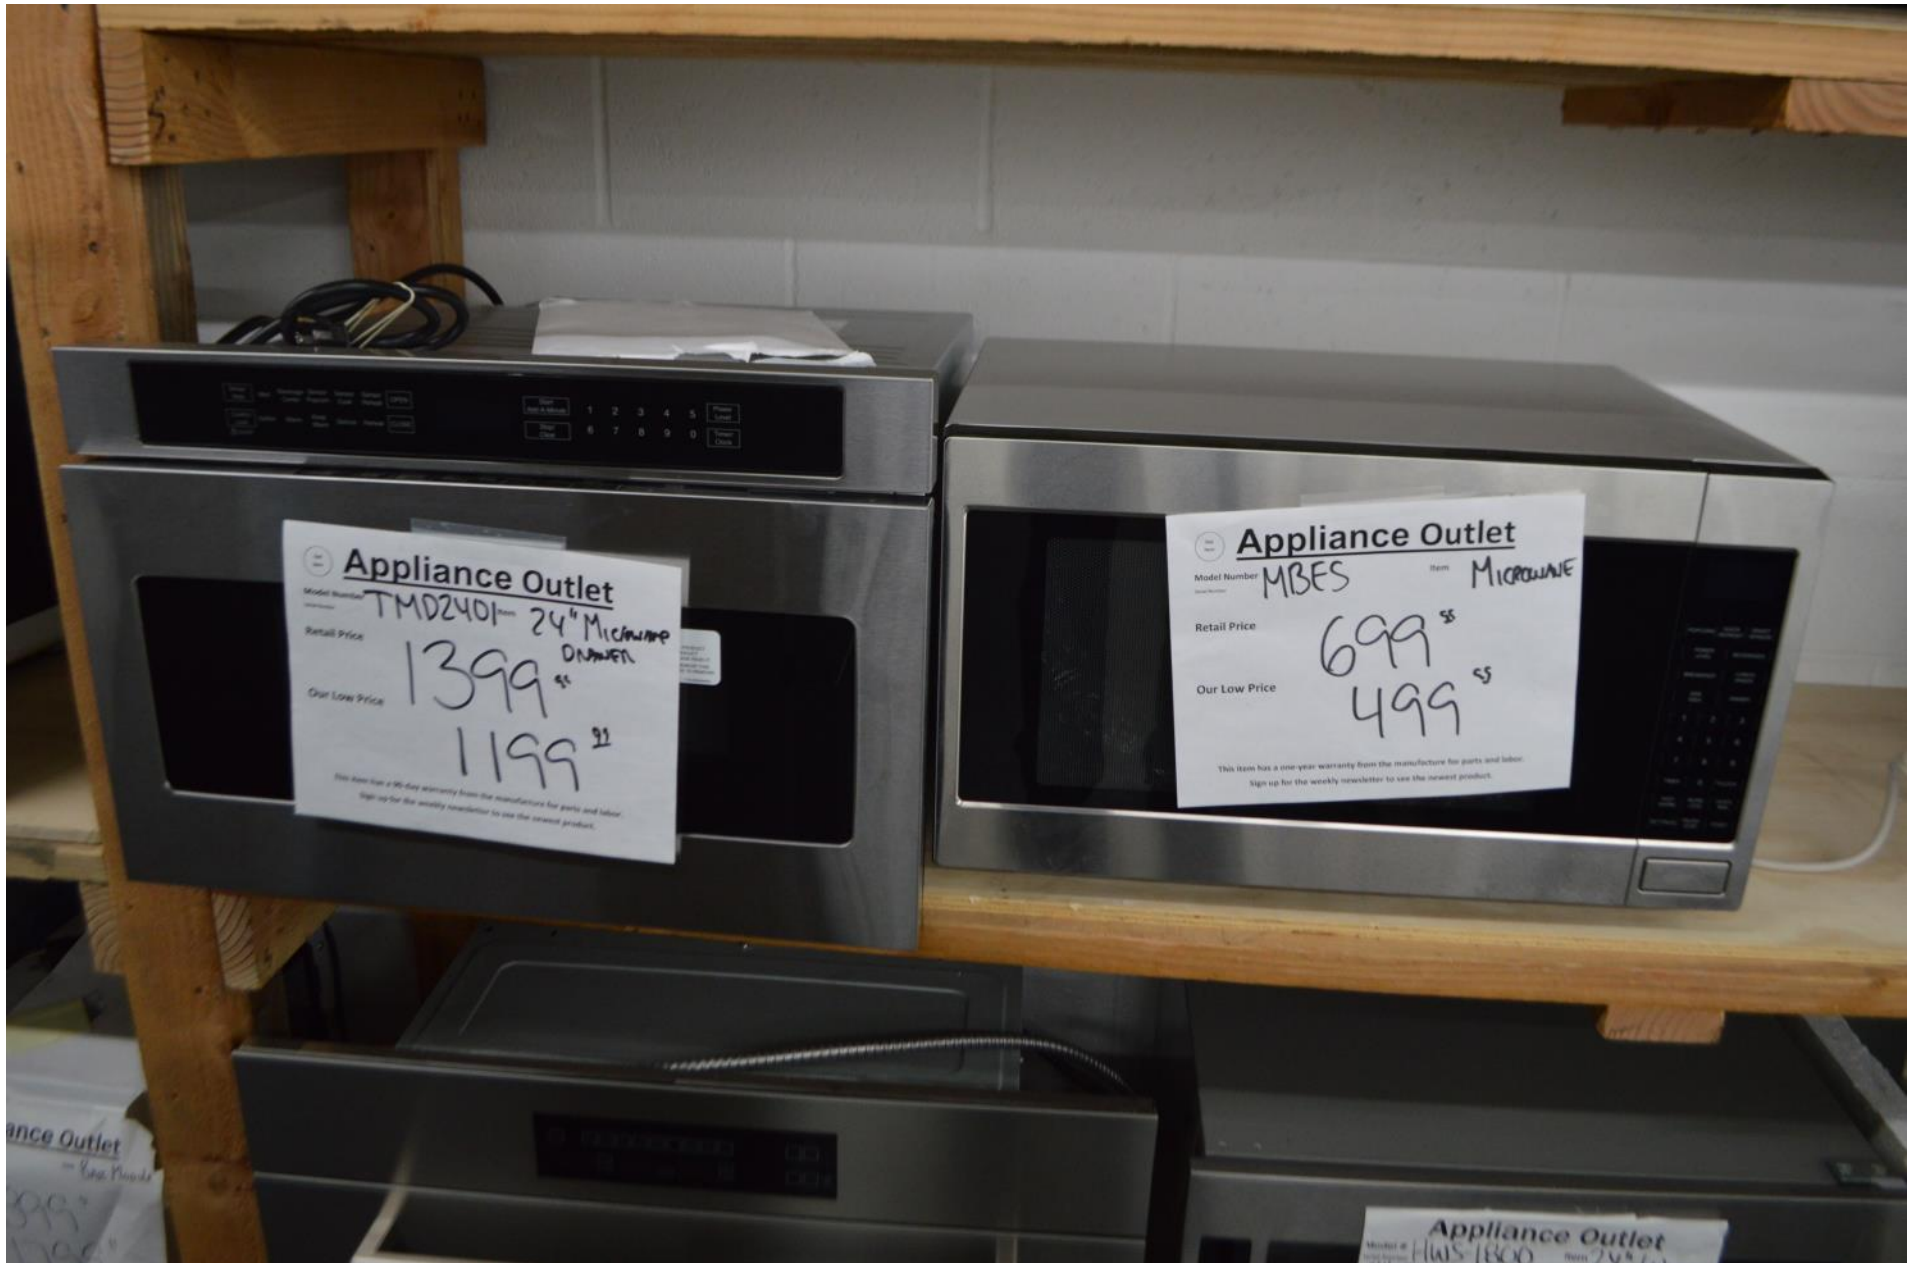

\$ 10,799.99

Fisher Paykel 48" dual fuel induction / gas range with two ovens
\$ 9299.99

Viking 48" all gas range with 8 burners and two ovens

\$ 7999.99

Fisher Paykel 48" all gas range with 5 burners and 18" griddle

Superior 36" all gas ranges with 5 burners in colors

Your choice \$ 2999.99

Viking 30" ranges in all versions. Dual fuel / all gas and open burners

Starting at \$ 3299.99

Viking

20' fridge

Counter depth

French door

Miele 42" cook top with 6 burners

\$ 1899.99

Miele 48" range top with 8 burners

\$ 3999.99

Asko dishwashers in regular and ADA height

Starting at \$ 799.99

Lots of other brand dishwashers too ...

Miele non plumbed coffee maker

\$ 2999.99

Built in microwaves and drawer microwaves

Heartland 30" and 48" ranges in all gas and dual fuel

Heartland matching fridges in 30" and 36"