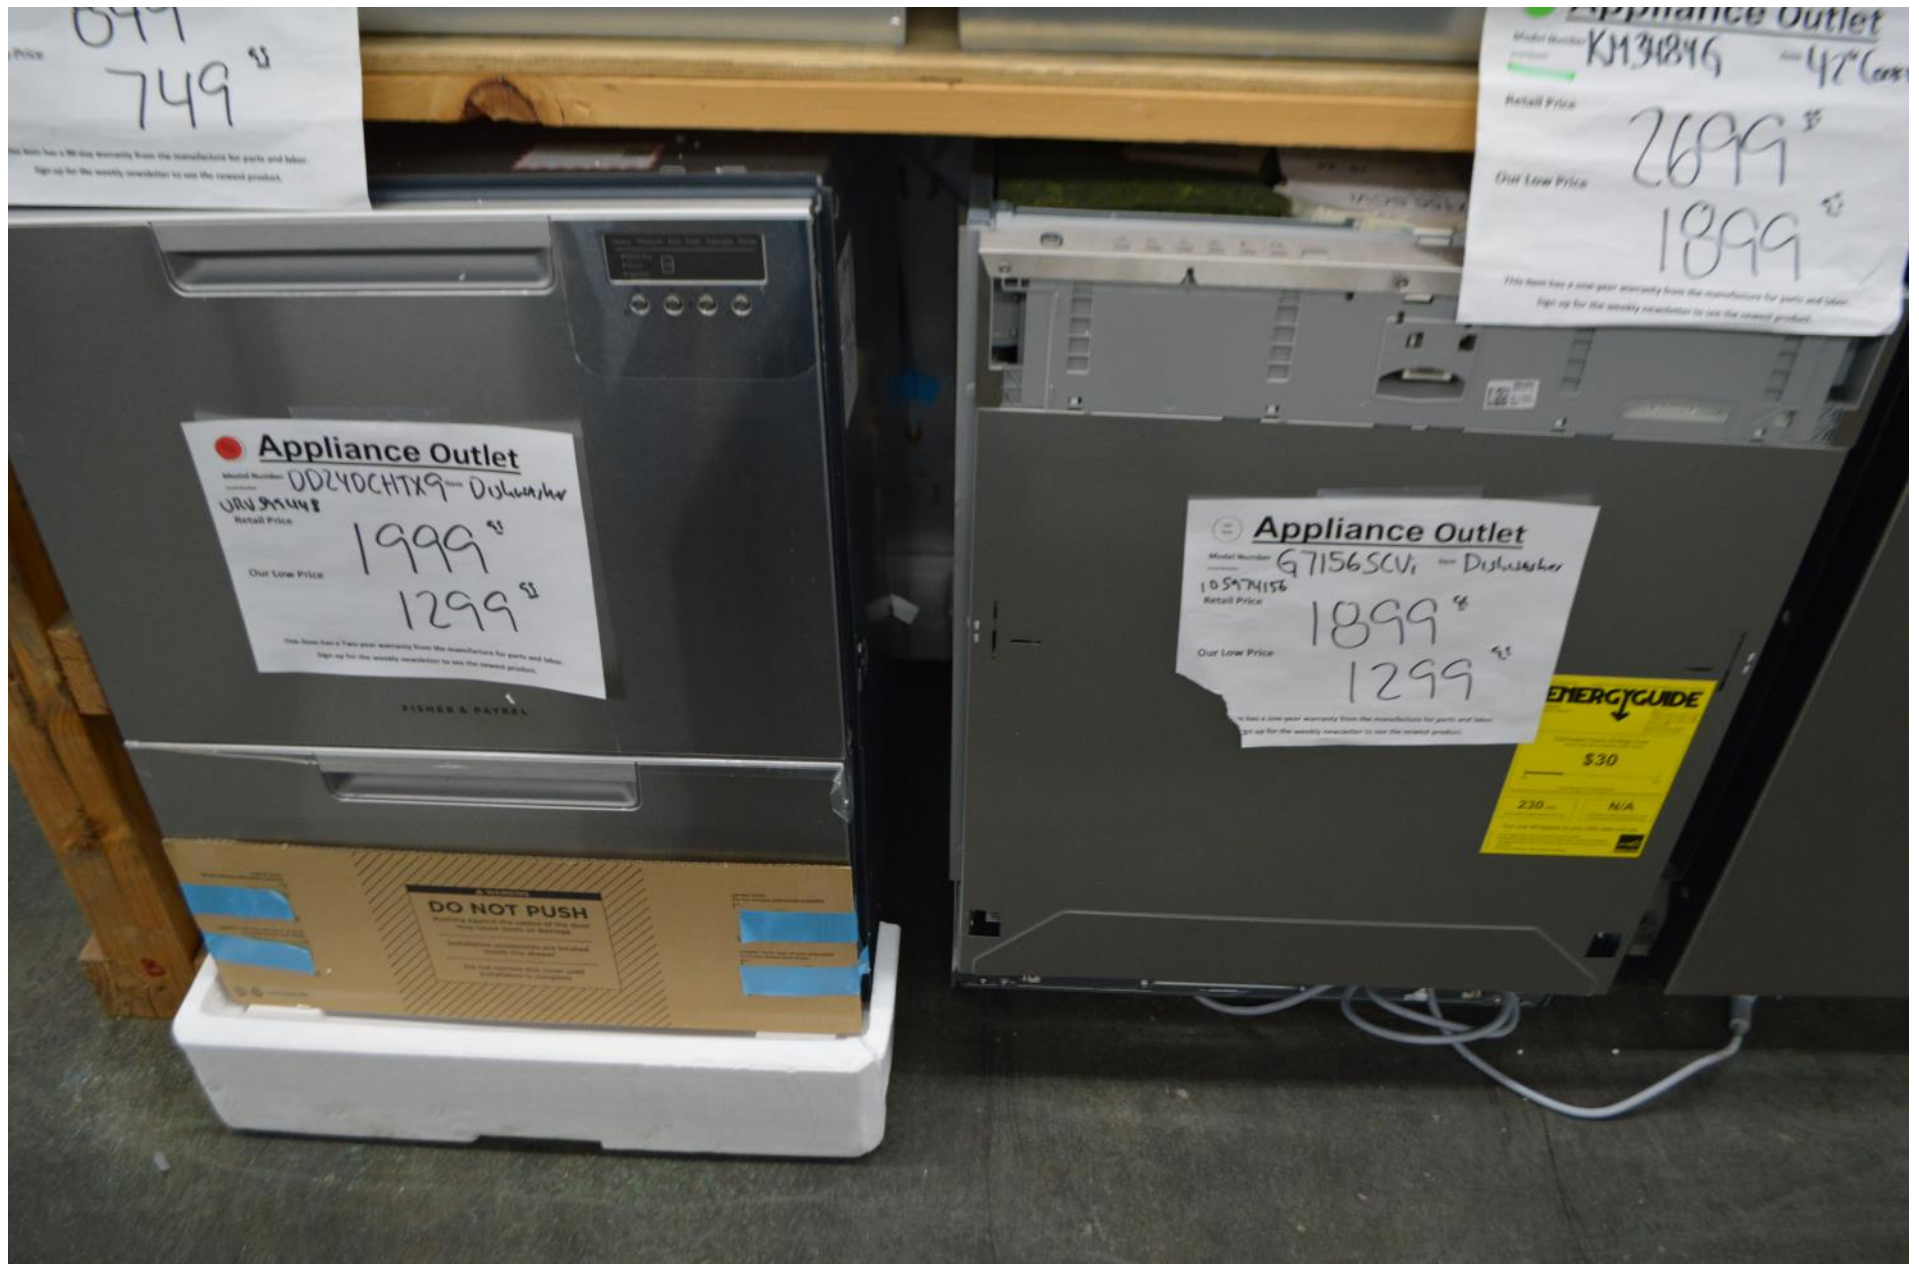

\$ 10,799.99

Fisher Paykel 48" dual fuel induction / gas range with two ovens
\$ 9299.99

Viking 48" all gas range with 8 burners and two ovens

\$ 7999.99

Fisher Paykel 48" all gas range with 5 burners and 18" griddle

Superior 36" all gas ranges with 5 burners in colors

Your choice \$ 2999.99

Viking 30" ranges in all versions. Dual fuel / all gas and open burners

Starting at \$ 3299.99

Viking

20' fridge

Counter depth

French door

Miele 42" cook top with 6 burners

\$ 1899.99

Miele 48" range top with 8 burners

\$ 3999.99

Asko dishwashers in regular and ADA height

Starting at \$ 799.99

Lots of other brand dishwashers too ...

Miele non plumbed coffee maker

\$ 2999.99

Built in microwaves and drawer microwaves

Heartland 30" and 48" ranges in all gas and dual fuel

Heartland matching fridges in 30" and 36"