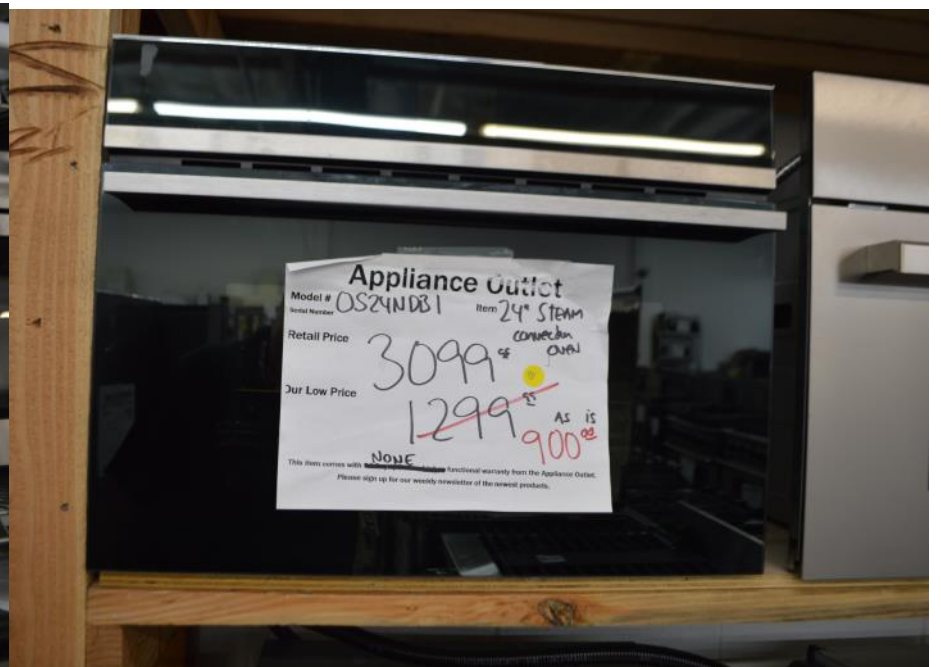

Extra 10% off
All red items