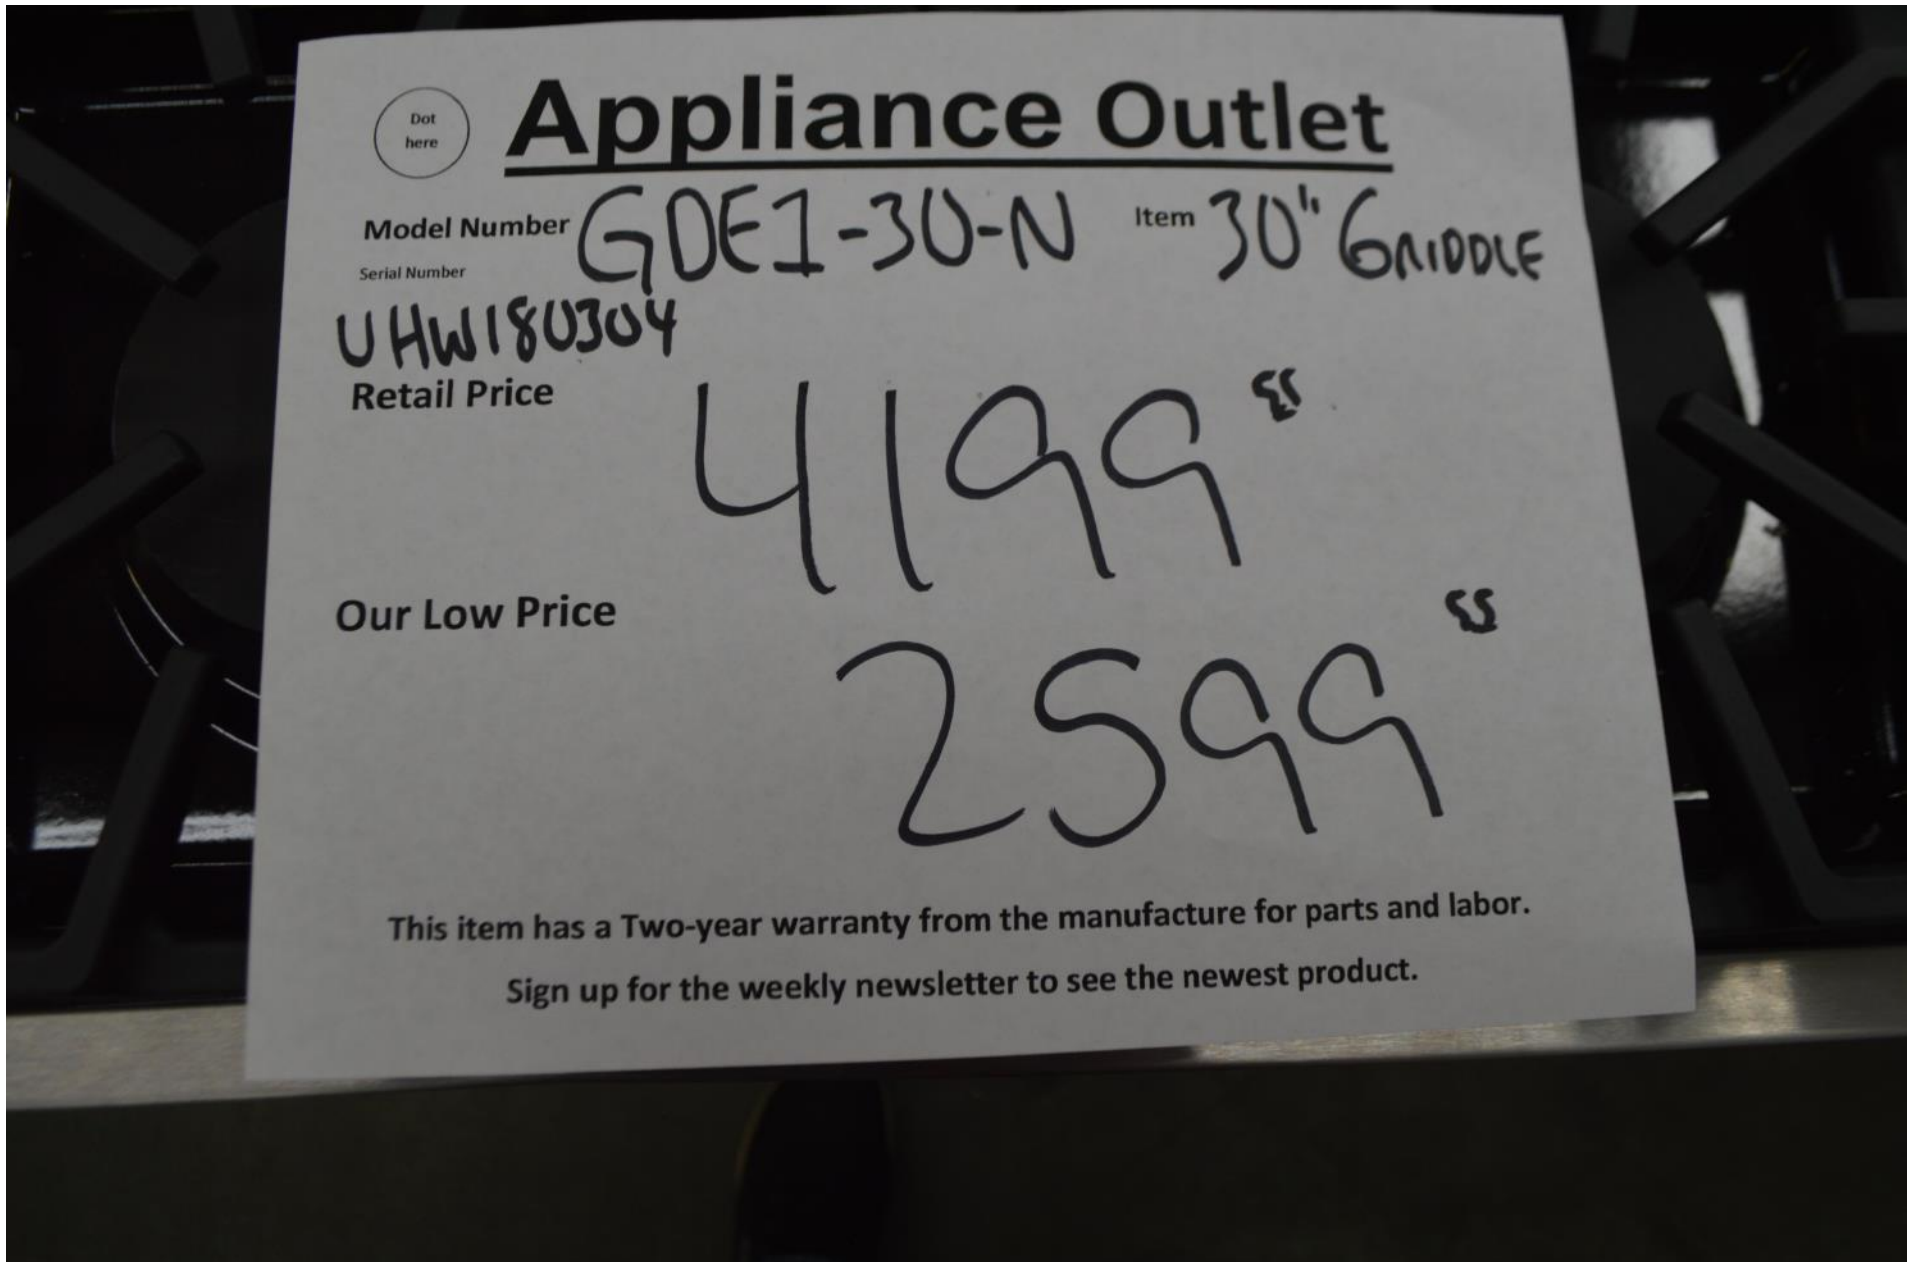

For that customer on Saturday that has been waiting for this for a year

This is for you. DCS all griddle $ 2599.99