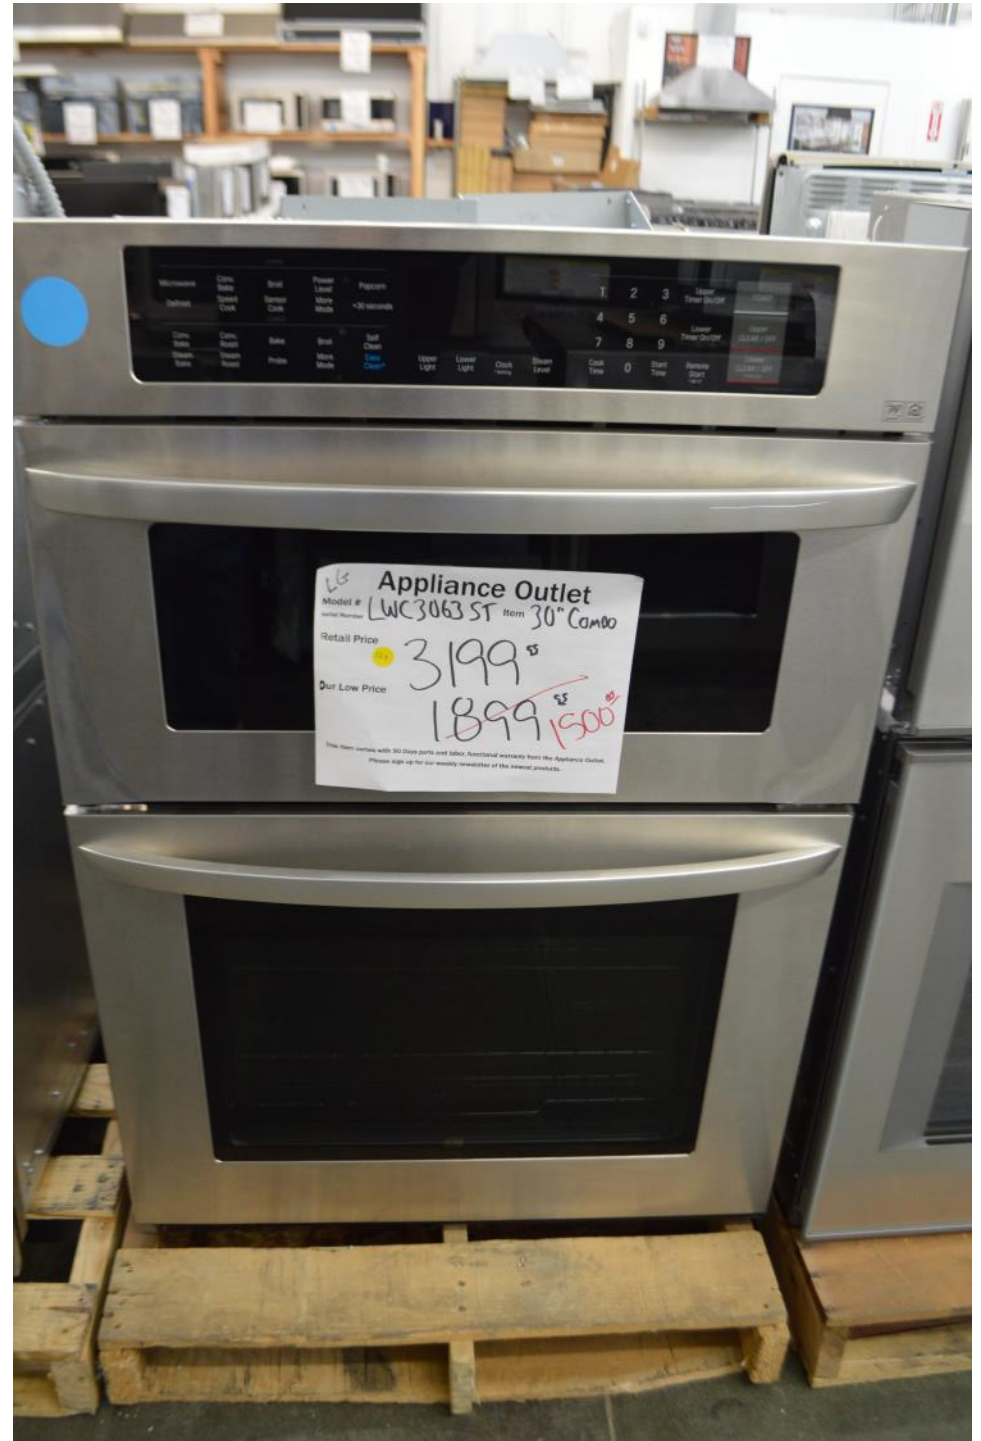

Additional 10% the red price

Several dishwashers to choose from

Additional **10%** off all red prices

Hoods of all sizes have red prices !

Appliance Outlet
Model # PH48HWS Item 48" Hood
Retail Price ~~2599⁰⁰~~
Our Low Price 1699⁰⁰
This item comes with one year parts and labor. Functional warranty from the manufacturer.
Please sign up for our weekly newsletter of the newest products.

Additional

10% off all

Red priced items

Makes a great man cave
or she shed fridge

Hurry in for best
selection

Steam/Convection ovens with Red price -10%

Built in wine fridge with two zones

Additional
10% off
All red prices
Combo unit

Under counter built in fridge w/ red price

Viking shipment expected on Friday

Aga 36" induction ranges \$ 3499.99

Aga 48" dual fuel and induction ranges \$ 3999.99

30" Lynx asado grill L30AG for \$ 2999.99

30" Lynx pizza oven in gas LPZA for \$ 2999.99

48" panel ready fridge FDSB5483 for \$ 7499.99

Several dishwasher some panel ready and some stainless

Several more free standing fridges RVRF3361SS for \$ 2399.99