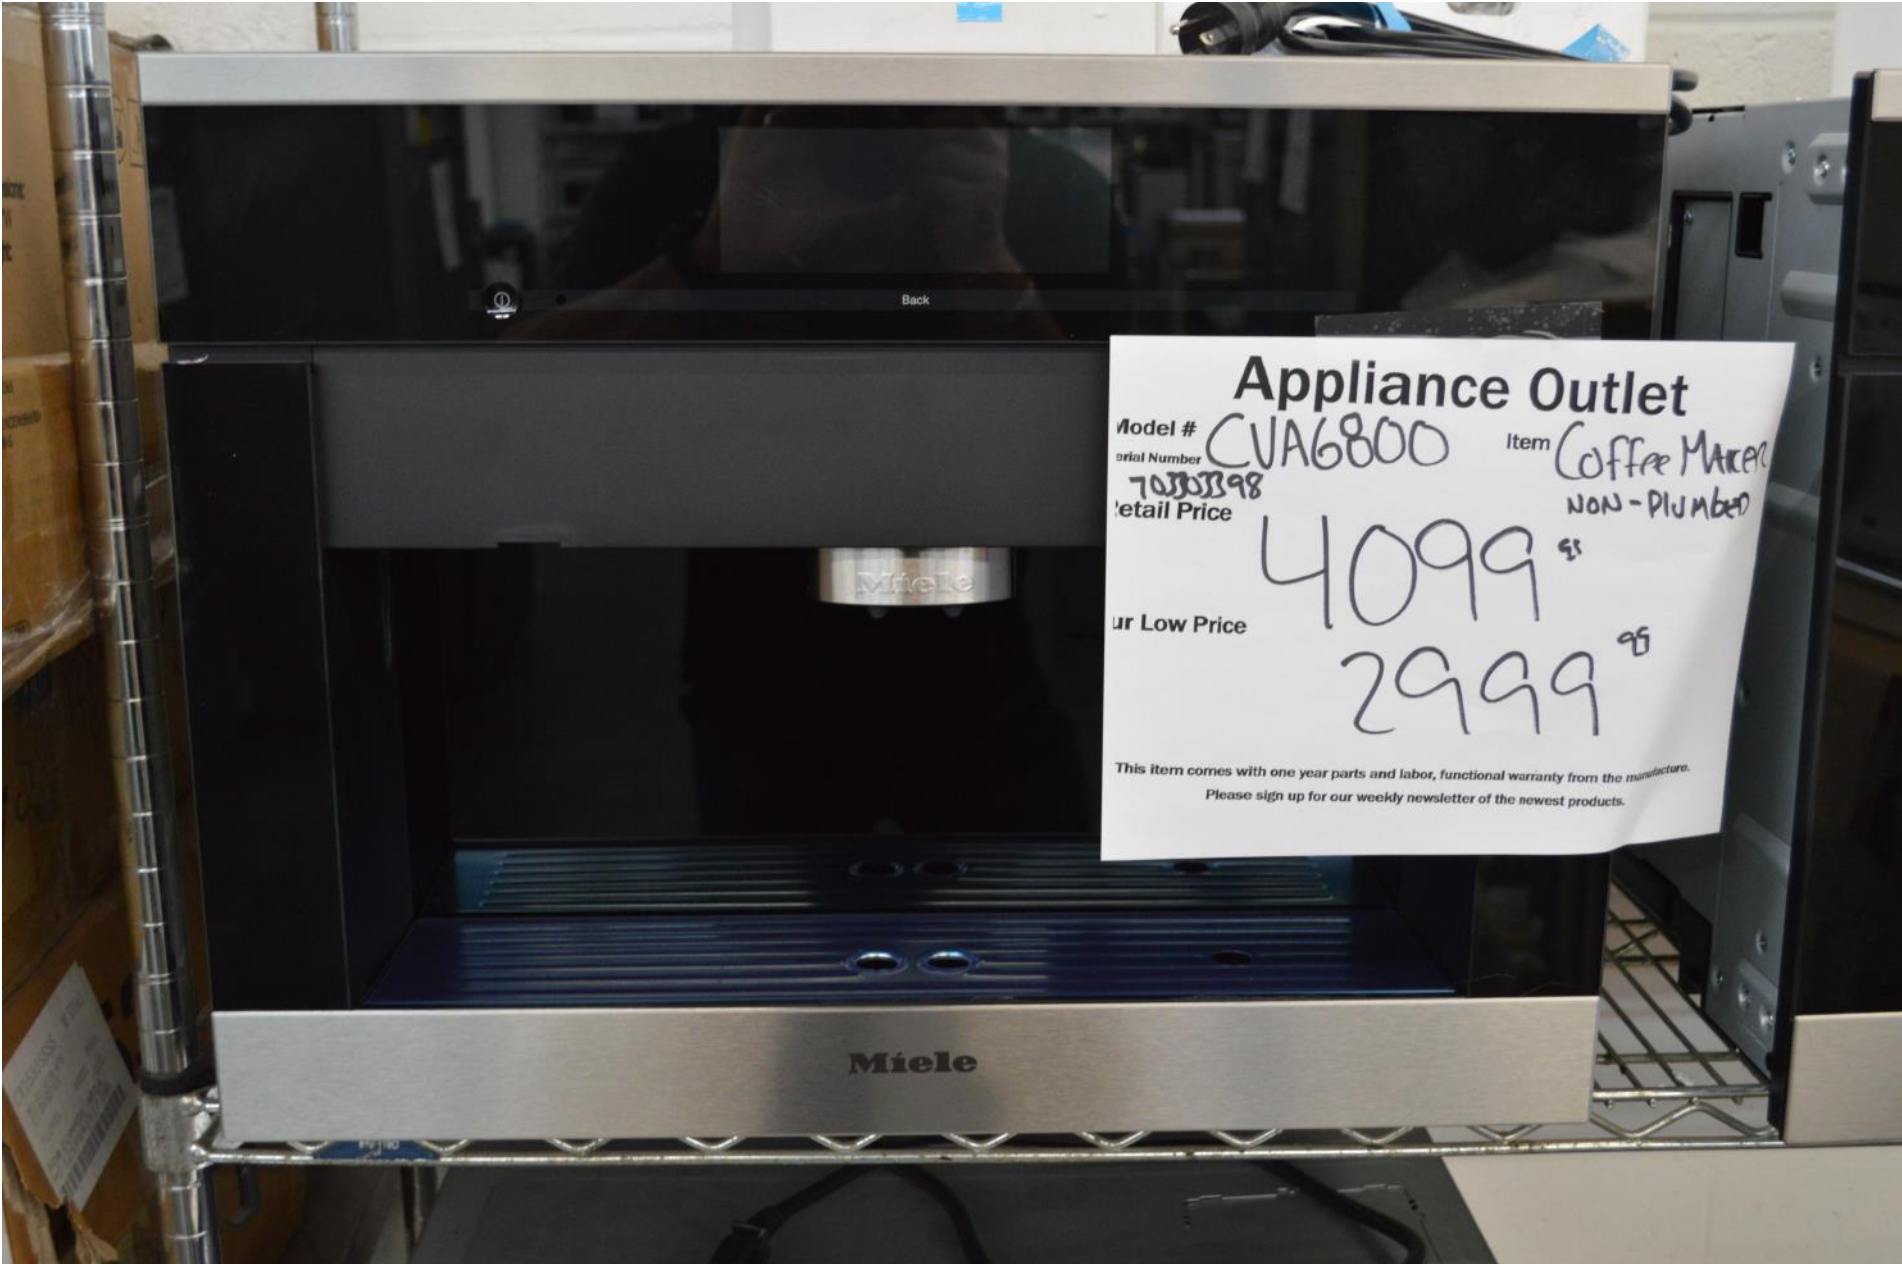

Robert Ehrig

Miele plumbed built in coffee maker w/ M-touch controls

\$ 3299.99

Miele built in coffee maker non plumbed w/ M-touch controls

\$ 2999.99

Miele 30" dual fuel range with dial controls for oven

\$ 4299.99

Miele

36" built in fridge

Bottom freezer

Left hinge

Panel ready

\$ 6399.99

Miele 36" range top with griddle

\$ 2999.99

Appliance Outlet
Model # KMR1136-1 G Item 36" Range Top
Serial Number 77162616
Retail Price 4299⁹⁹
Our Low Price 2999⁹⁹
This item comes with one year parts and labor, functional warranty from the manufacture.
Please sign up for our weekly newsletter of the newest products.

Red Line inventory reduction pricing

Hurry in for best selection !!!

Thermador 30" steam / convection oven

\$ 900.00

Appliance Outlet
Model # MES301 HP Item 30" STEAM
Serial Number 98040012 convection
Retail Price 3099⁹⁸ oven
Our Low Price ~~1299⁹⁸~~ AS IS
900⁹⁸
NONE
This item comes with NONE functional warranty from the Appliance Outlet.
Please sign up for our weekly newsletter of the newest products.