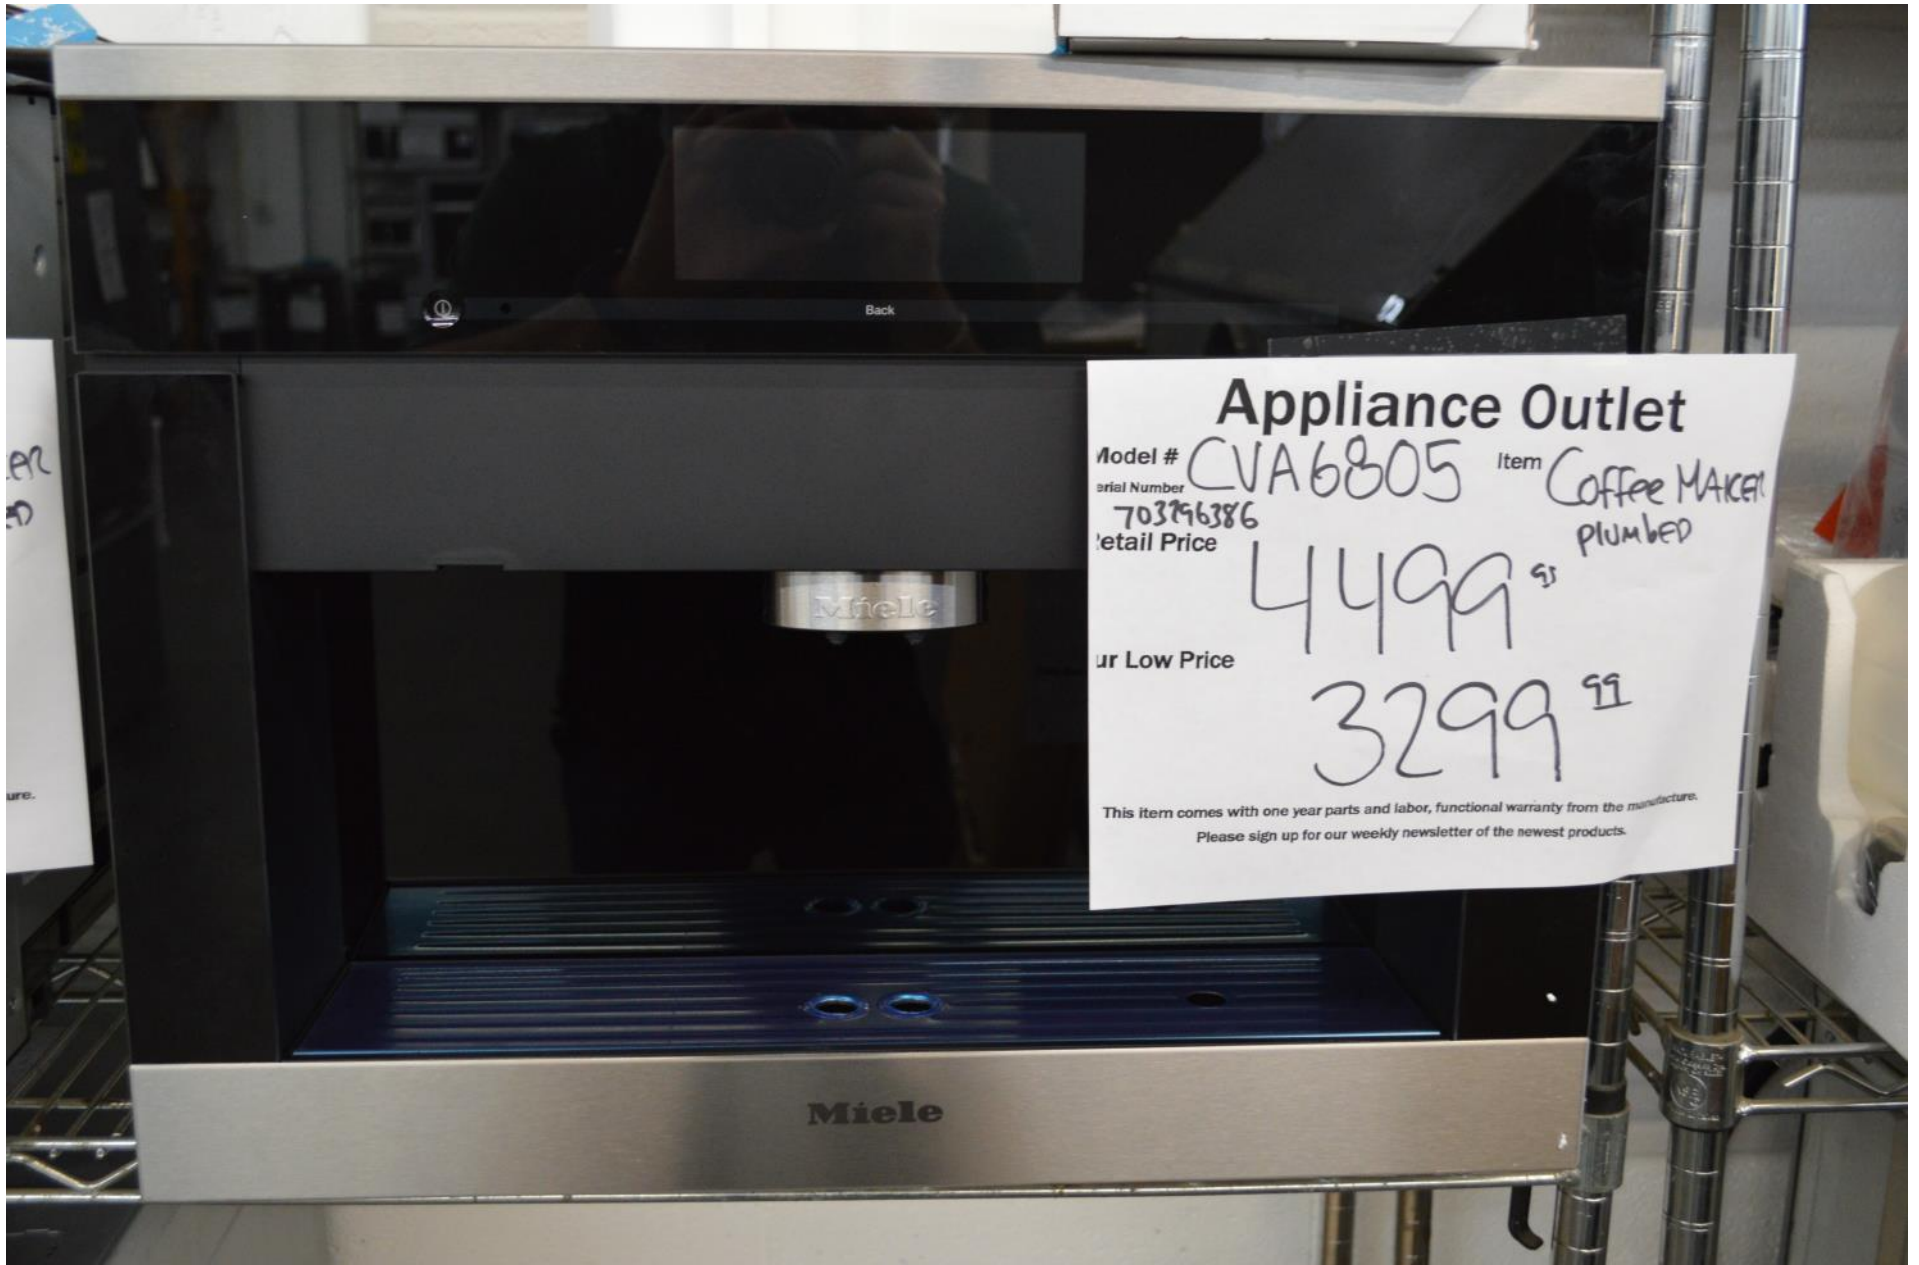

Robert Ehrig

Miele plumbed built in coffee maker w/ M-touch controls

\$ 3299.99

Miele built in coffee maker non plumbed w/ M-touch controls

\$ 2999.99

Miele 30" dual fuel range with dial controls for oven

\$ 4299.99

Miele

36" built in fridge

Bottom freezer

Left hinge

Panel ready

\$ 6399.99

Miele 36" range top with griddle

\$ 2999.99

Appliance Outlet
Model # KMR1136-1 G Item 36" Range Top
Serial Number 77162616
Retail Price 4299⁹⁹
Our Low Price 2999⁹⁹
This item comes with one year parts and labor, functional warranty from the manufacture.
Please sign up for our weekly newsletter of the newest products.

Red Line inventory reduction pricing

Hurry in for best selection !!!

Thermador 30" steam / convection oven

\$ 900.00

Appliance Outlet
Model # MES301 HP Item 30" STEAM
Serial Number 98040012 convection
Retail Price 3099⁹⁸ oven
Our Low Price ~~1299⁹⁸~~ AS IS
900⁹⁸
NONE
This item comes with NONE functional warranty from the Appliance Outlet.
Please sign up for our weekly newsletter of the newest products.