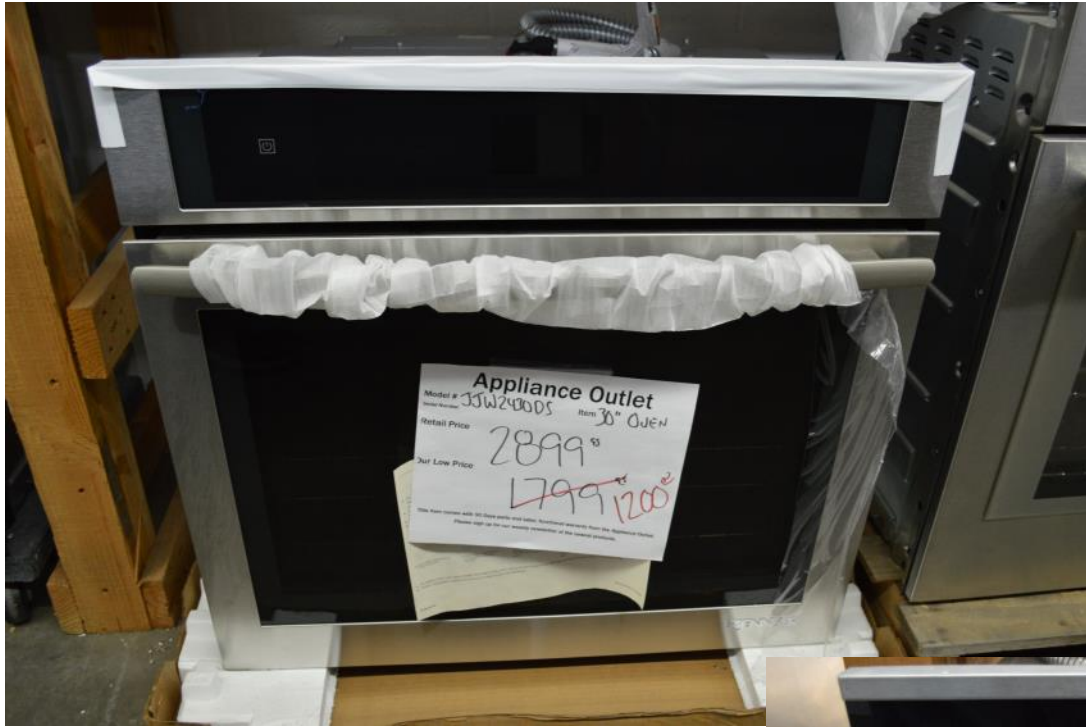

Appliance Outlet
Model # KMR1136-1 G Item 36" Range Top
Serial Number 77162616
Retail Price 4299⁹⁹
Our Low Price 2999⁹⁹
This item comes with one year parts and labor, functional warranty from the manufacture.
Please sign up for our weekly newsletter of the newest products.

Red Line inventory reduction pricing

Hurry in for best selection !!!

Thermador 30" steam / convection oven

\$ 900.00

Appliance Outlet
Model # MES301 HP Item 30" STEAM
Serial Number 98040012 convection
Retail Price 3099⁹⁸ oven
Our Low Price ~~1299⁹⁸~~ AS IS
900⁹⁸
NONE
This item comes with NONE functional warranty from the Appliance Outlet.
Please sign up for our weekly newsletter of the newest products.

\$ 9000.00

18" freezers

Miele
Thermador
Viking

All reduced
Must buy
fridge
separately

30" fridge

All fridge

Panel ready

Viking

Left hinge

Right hinge

\$2000.00

Bertazzoni
30" built in fridge
Bottom freezer
Small dents
Right hinge

\$ 3800.00

Bosch dishwashers with small dents on front

30" Single Ovens
Reduced to sell
No visible damage on
these
Starting at \$ 1000.00