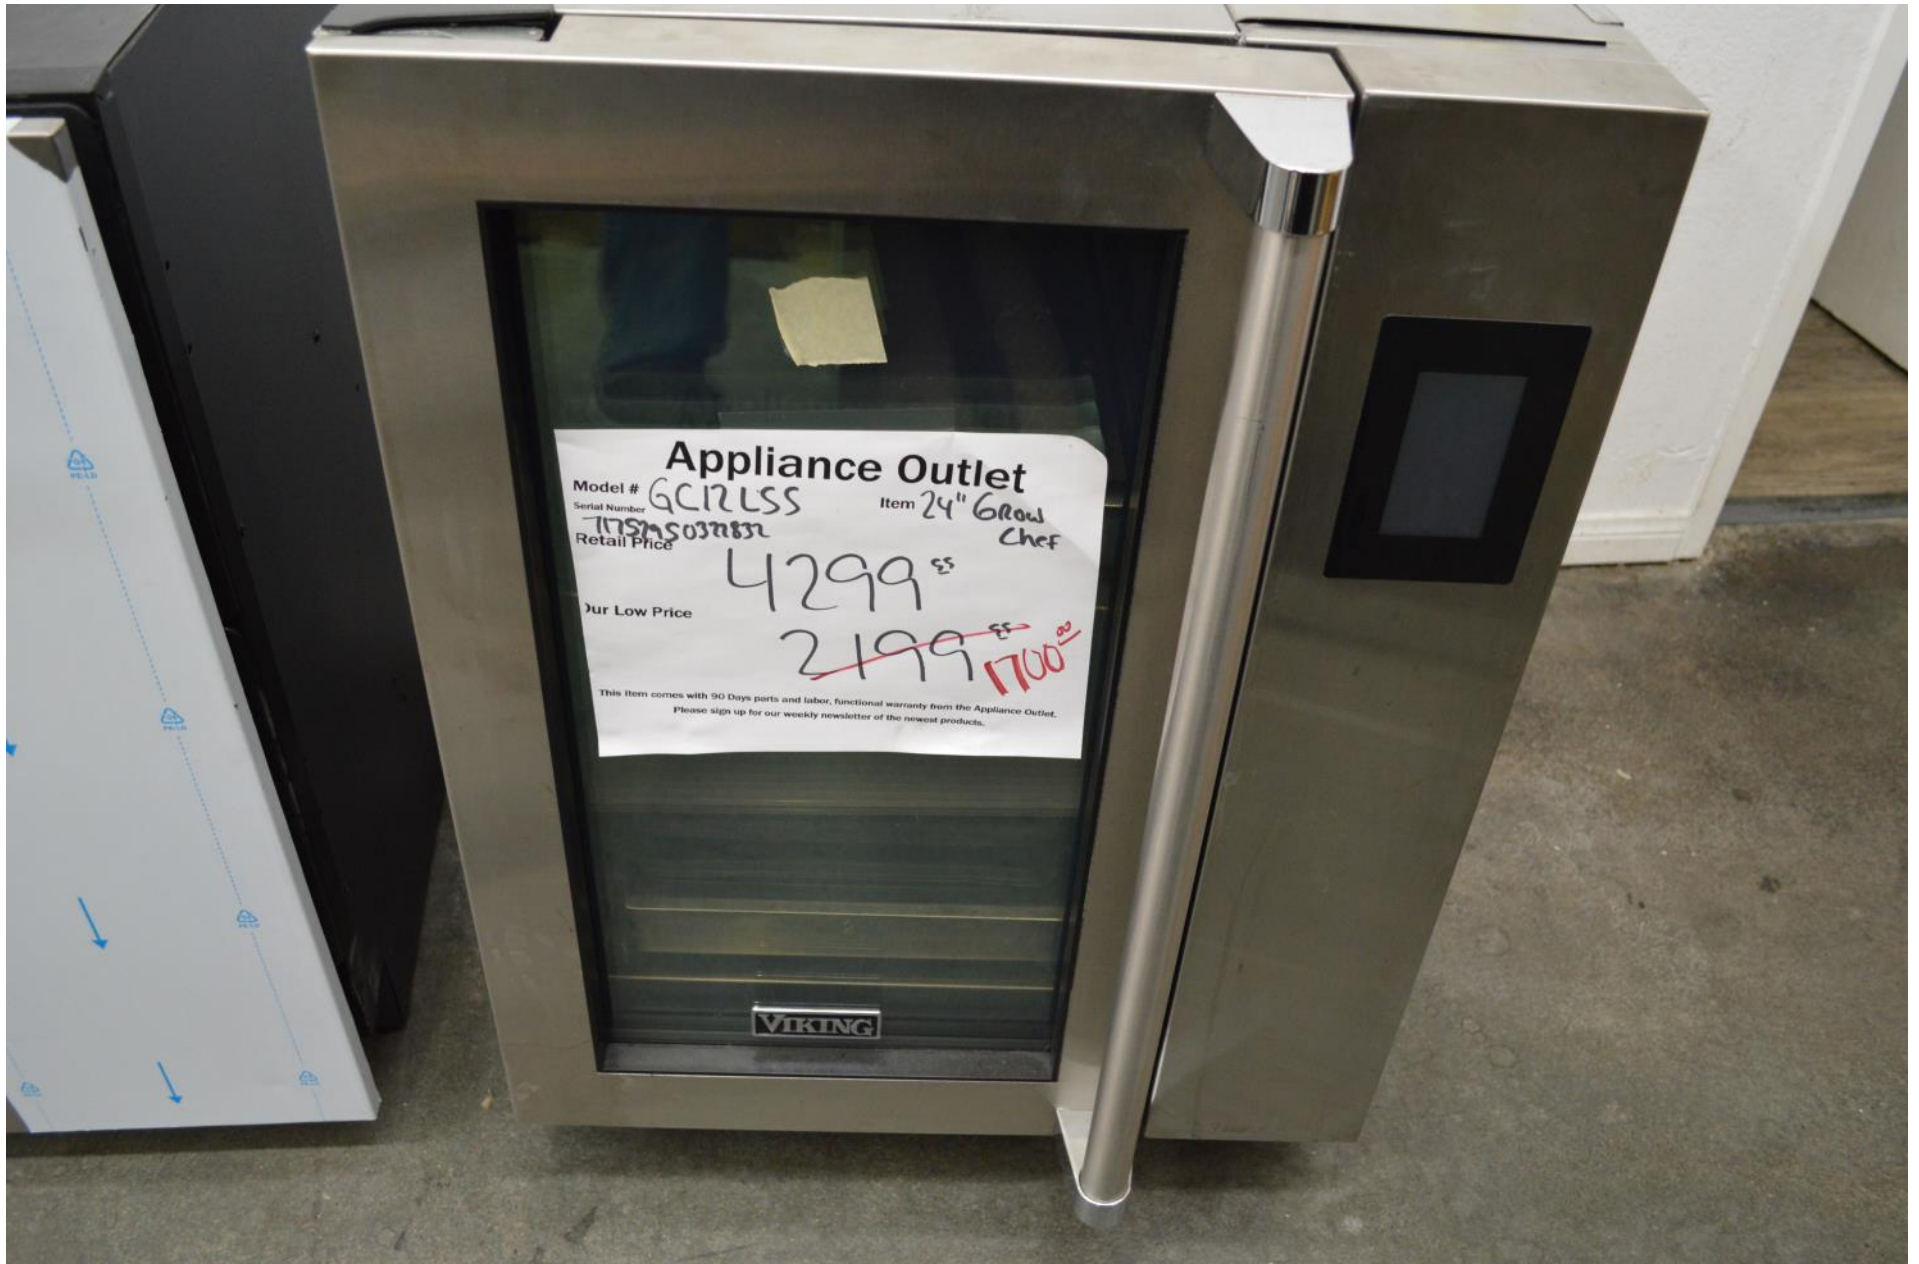

Appliance Outlet
Model # KMR1136-1 G Item 36" Range Top
Serial Number 77162616
Retail Price 4299⁹⁹
Our Low Price 2999⁹⁹
This item comes with one year parts and labor, functional warranty from the manufacture.
Please sign up for our weekly newsletter of the newest products.

Red Line inventory reduction pricing

Hurry in for best selection !!!

Thermador 30" steam / convection oven

\$ 900.00

Appliance Outlet
Model # MES301 HP Item 30" STEAM
Serial Number 98040012 convection
Retail Price 3099⁹⁸ oven
Our Low Price ~~1299⁹⁸~~ AS IS
900⁹⁸
NONE
This item comes with NONE functional warranty from the Appliance Outlet.
Please sign up for our weekly newsletter of the newest products.

Ice and water in door

Dent

\$ 1300.00

Leibherr built in wine fridge white

\$ 1400.00

Leibherr built in wine fridge p/r

\$ 1400.00

Viking
7 series column set
42" over all
18" freezer and 24" fridge
Stainless steel
Buy both for

\$ 800.00

24" wide trash and can compactor in stainless

\$ 900.00

Viking 24" wide indoor grow center

\$ 1700.00

Marvel 15" clear square ice cube maker panel ready

\$ 1100.00