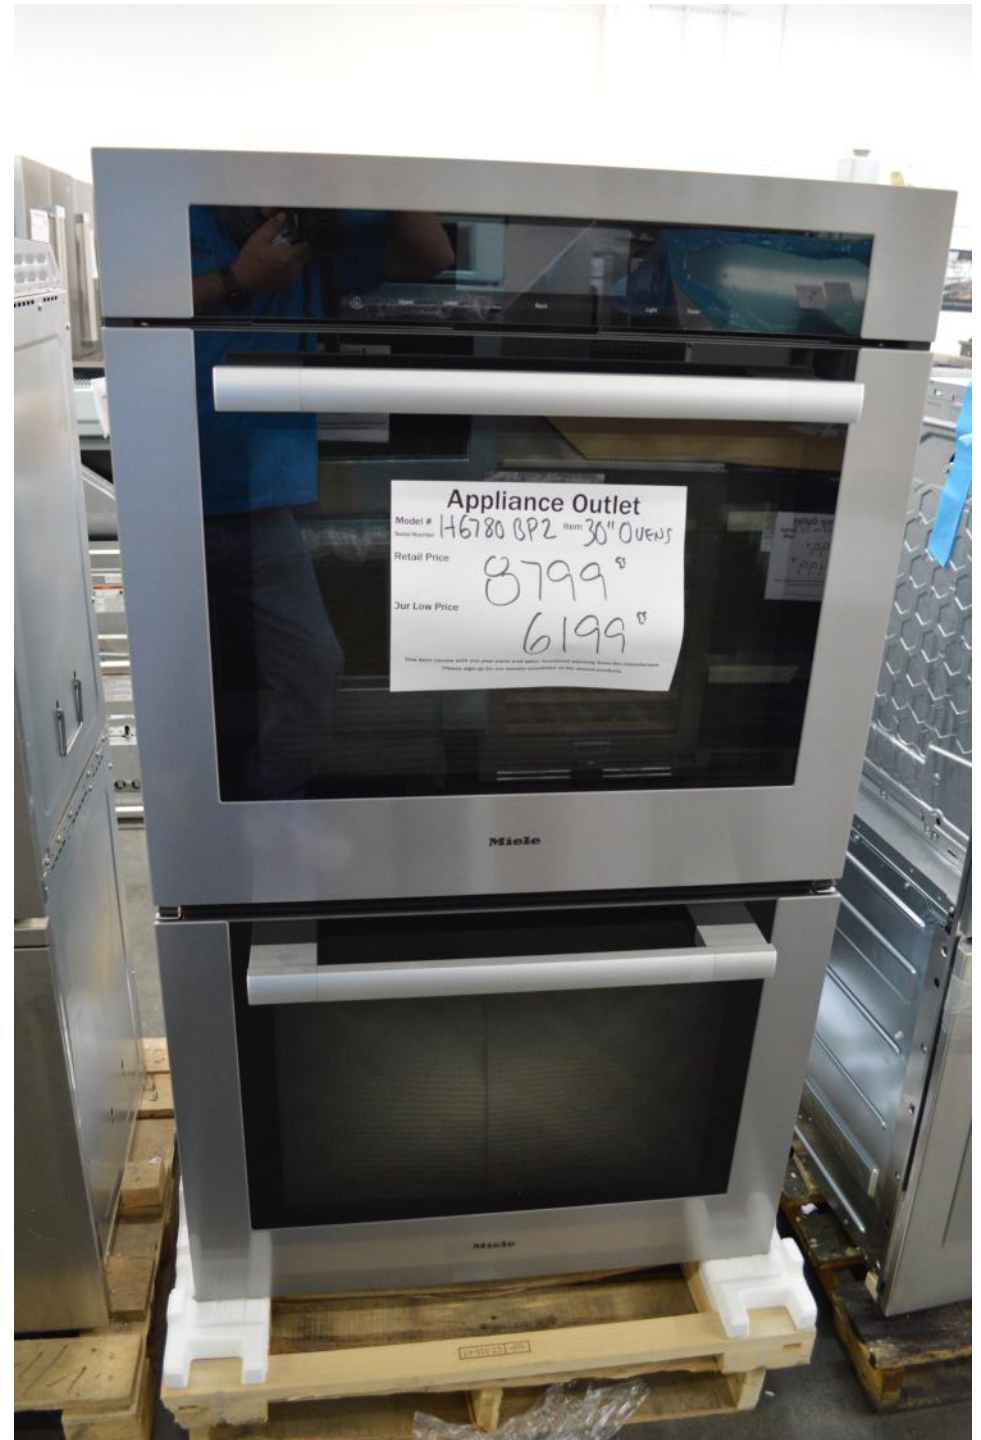

\$ 5999.99

Capitol 36" all gas range with rotisserie inside the oven. Deluxe model

\$ 5999.99

Capitol 30" all gas range with 4 burners and convection oven

\$ 2999.99

Fisher Paykel 36" and 36" for a 72" overall fridge with bottom freezers

Miele

36" French door

Bottom freezer

Panel ready

Built in

Fridge

\$ 4999.99

Add stainless steel panels

For \$ 1299.00

Miele 36" gas 5 burner cooktop

\$ 1599.99

Miele
30" double oven
Steam assist
M-Touch controls
Comfort handle

\$ 6199.99

Matching speed oven

\$ 2499.99

Samsung

Black stainless

Full depth

Ice and water in door

Double freezer drawers

\$ 2499.99

Rarely seen...sub zero under counter fridge with freezer w/ ice maker panel ready

UC24CI - RH for \$ 1999.99

Scotsman ice makers without the drain pump top hat clear ice