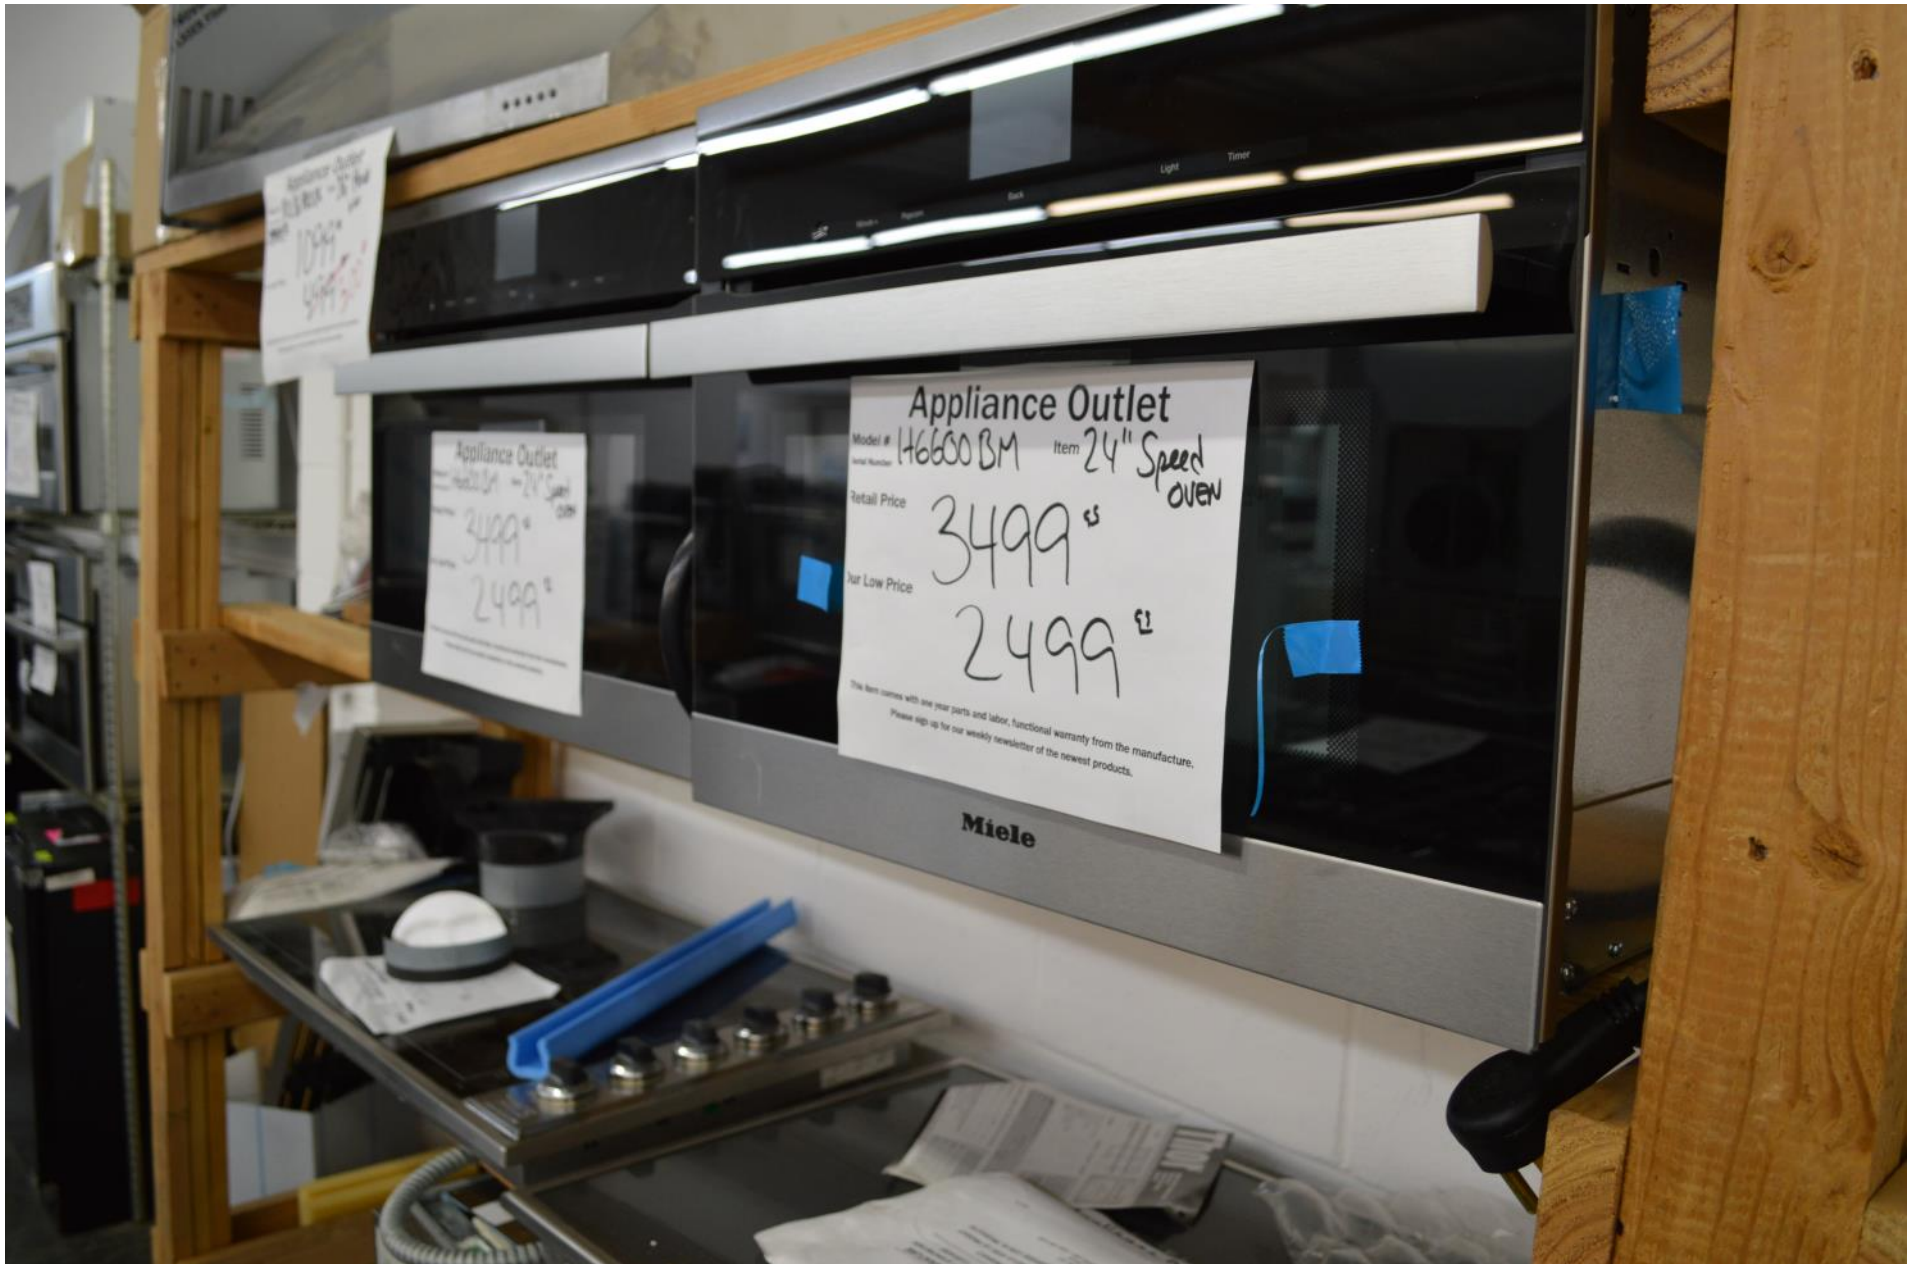

Beko fridges in stock. Counter depth & 36" wide

30" double ovens in stock

Dishwashers in stainless and panel ready in stock

36" gas cooktops in stock

30" single electric wall ovens in stock

Miele speed ovens w/ both handles in stock

Miele
Built in
Coffee makers
In stock

Built in wine cellars in stock

Appliance Outlet
Model # KWT2611 SF 24" Wide
Retail Price 9199⁰⁰
Our Low Price 6399⁰⁰

Appliance Outlet
Model # KWT2611 SF 24" Wide
Retail Price 6899⁰⁰
Our Low Price 5999⁰⁰

ood
r cuisine
ughaube
e extractora
er cucina

36" Built in fridges in stock

Built in under counter fridges and wine cellars

BBQ grill heads to built into an island in stock