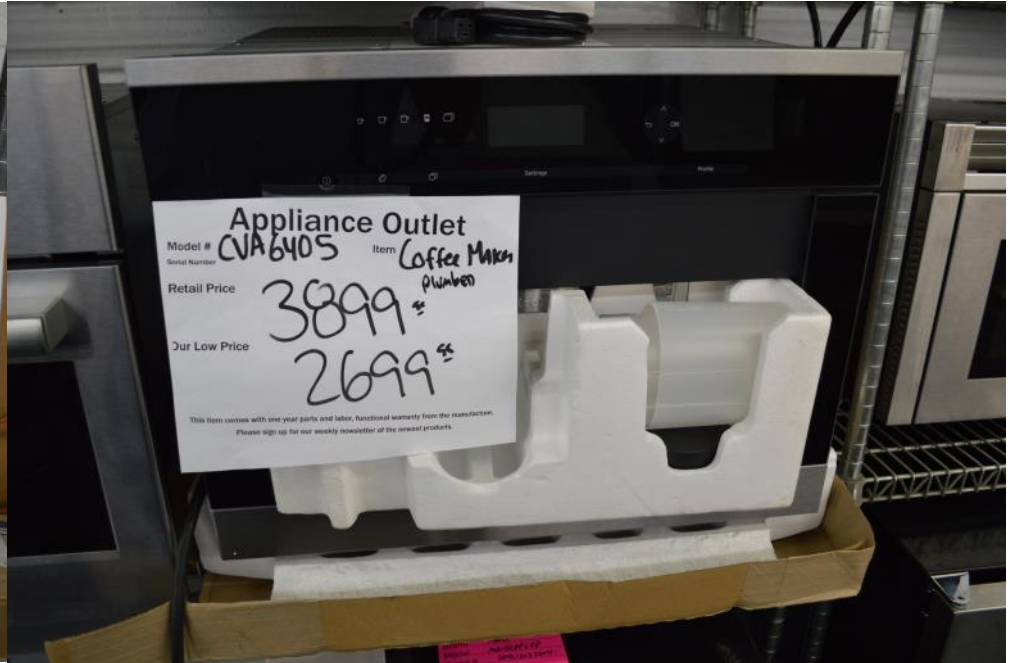

RCS366BV2 \$ 3699.99

Or

RNB486GV2 \$ 6999.99

6 burners and griddle

ILVE 48" dual fuel range for \$ 7999.99

60" all gas Viking range \$ 9999.99

Red ranges, red ranges...let our kitchen be changes. LOL

Viking 48" dual fuel range \$ 9999.99

Bosch double ovens and combo unit starting at \$ 1799.99

Miele like Sheila

36" cooktop \$ 1399.99

And / Or

30" double oven \$ 6199.99

The "and" price is \$ 7199.99

Beko dishwasher \$ 599.99

Miele coffee makers, Miele coffee makers, Miele coffee makers, Miele coffee

Thermador

GE Profile 30" combo

Miele Load coming Wed. (supposedly)

24" tall built in wine fridges \$ 5999.99

Under counter wine too for \$ 2399.99

30" dual fuel range \$ 4999.99

36" dual fuel range \$ 6899.99

36" panel ready fridge \$ 5999.99

And dishwashers starting at \$ 899.99

Thermador load on Friday (won't last)

48" all gas pro grand range \$7999.99

Model number PRG486WLG

30" pro handle microwave \$ 599.99