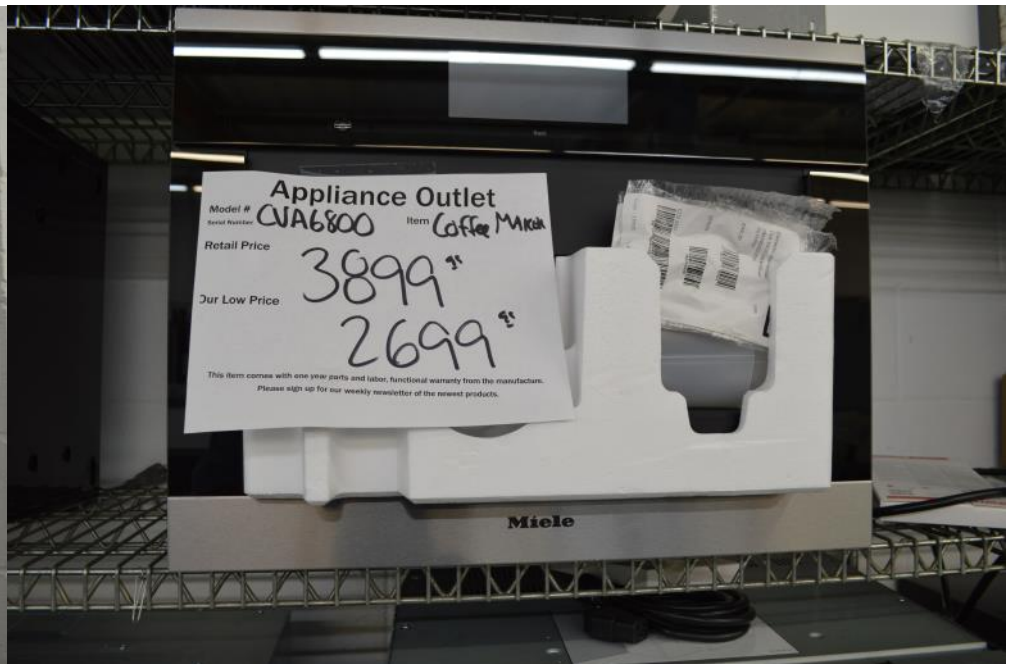

RCS366BV2 \$ 3699.99

Or

RNB486GV2 \$ 6999.99

6 burners and griddle

ILVE 48" dual fuel range for \$ 7999.99

60" all gas Viking range \$ 9999.99

Red ranges, red ranges...let our kitchen be changes. LOL

Viking 48" dual fuel range \$ 9999.99

Bosch double ovens and combo unit starting at \$ 1799.99

Miele like Sheila

36" cooktop \$ 1399.99

And / Or

30" double oven \$ 6199.99

The "and" price is \$ 7199.99

Beko dishwasher \$ 599.99

Miele coffee makers, Miele coffee makers, Miele coffee makers, Miele coffee

Thermador

GE Profile 30" combo

Miele Load coming Wed. (supposedly)

24" tall built in wine fridges \$ 5999.99

Under counter wine too for \$ 2399.99

30" dual fuel range \$ 4999.99

36" dual fuel range \$ 6899.99

36" panel ready fridge \$ 5999.99

And dishwashers starting at \$ 899.99

Thermador load on Friday (won't last)

48" all gas pro grand range \$7999.99

Model number PRG486WLG

30" pro handle microwave \$ 599.99