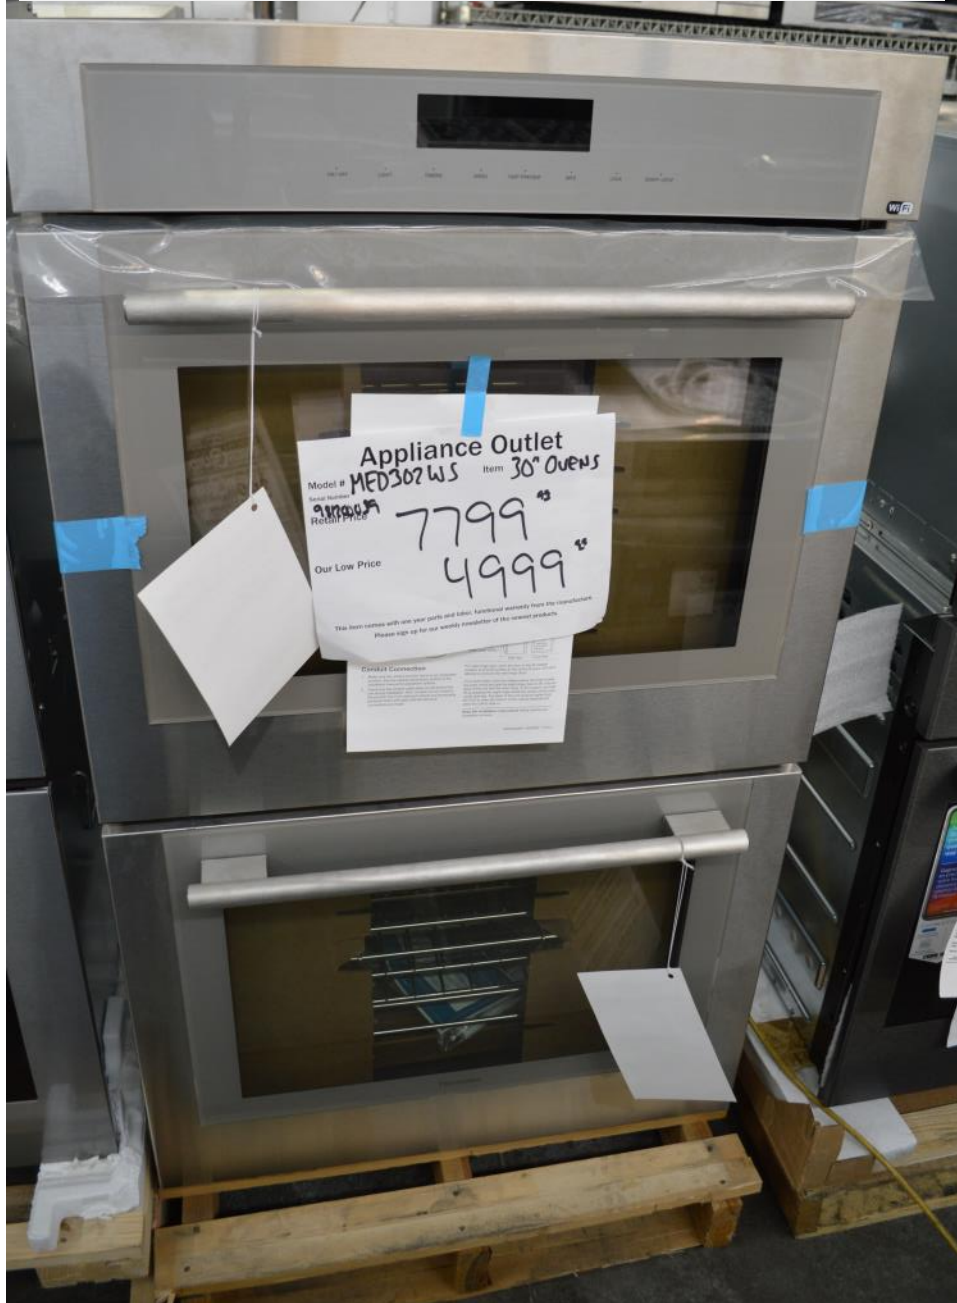

RCS366BV2 \$ 3699.99

Or

RNB486GV2 \$ 6999.99

6 burners and griddle

ILVE 48" dual fuel range for \$ 7999.99

60" all gas Viking range \$ 9999.99

Red ranges, red ranges...let our kitchen be changes. LOL

Viking 48" dual fuel range \$ 9999.99

Bosch double ovens and combo unit starting at \$ 1799.99

Miele like Sheila

36" cooktop \$ 1399.99

And / Or

30" double oven \$ 6199.99

The "and" price is \$ 7199.99

Beko dishwasher \$ 599.99

Miele coffee makers, Miele coffee makers, Miele coffee makers, Miele coffee

Thermador

GE Profile 30" combo

Miele Load coming Wed. (supposedly)

24" tall built in wine fridges \$ 5999.99

Under counter wine too for \$ 2399.99

30" dual fuel range \$ 4999.99

36" dual fuel range \$ 6899.99

36" panel ready fridge \$ 5999.99

And dishwashers starting at \$ 899.99

Thermador load on Friday (won't last)

48" all gas pro grand range \$7999.99

Model number PRG486WLG

30" pro handle microwave \$ 599.99