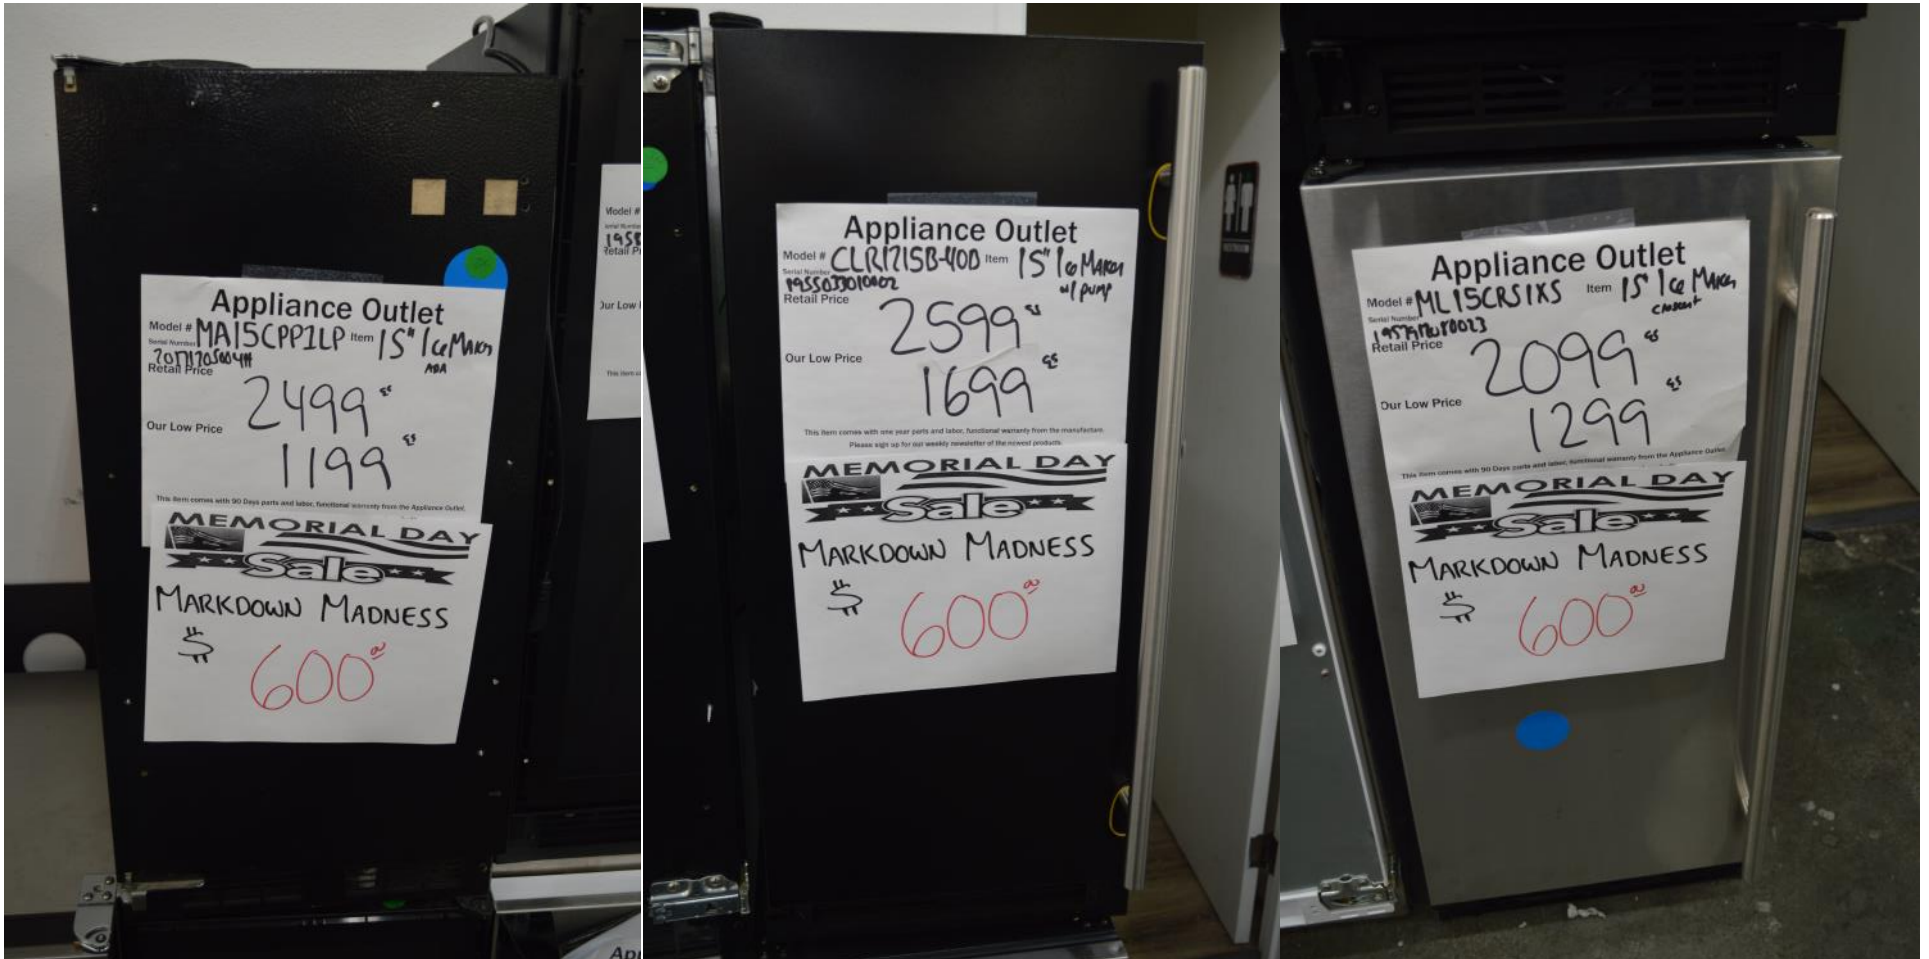

Built in ice makers starting at

$ **600.00**