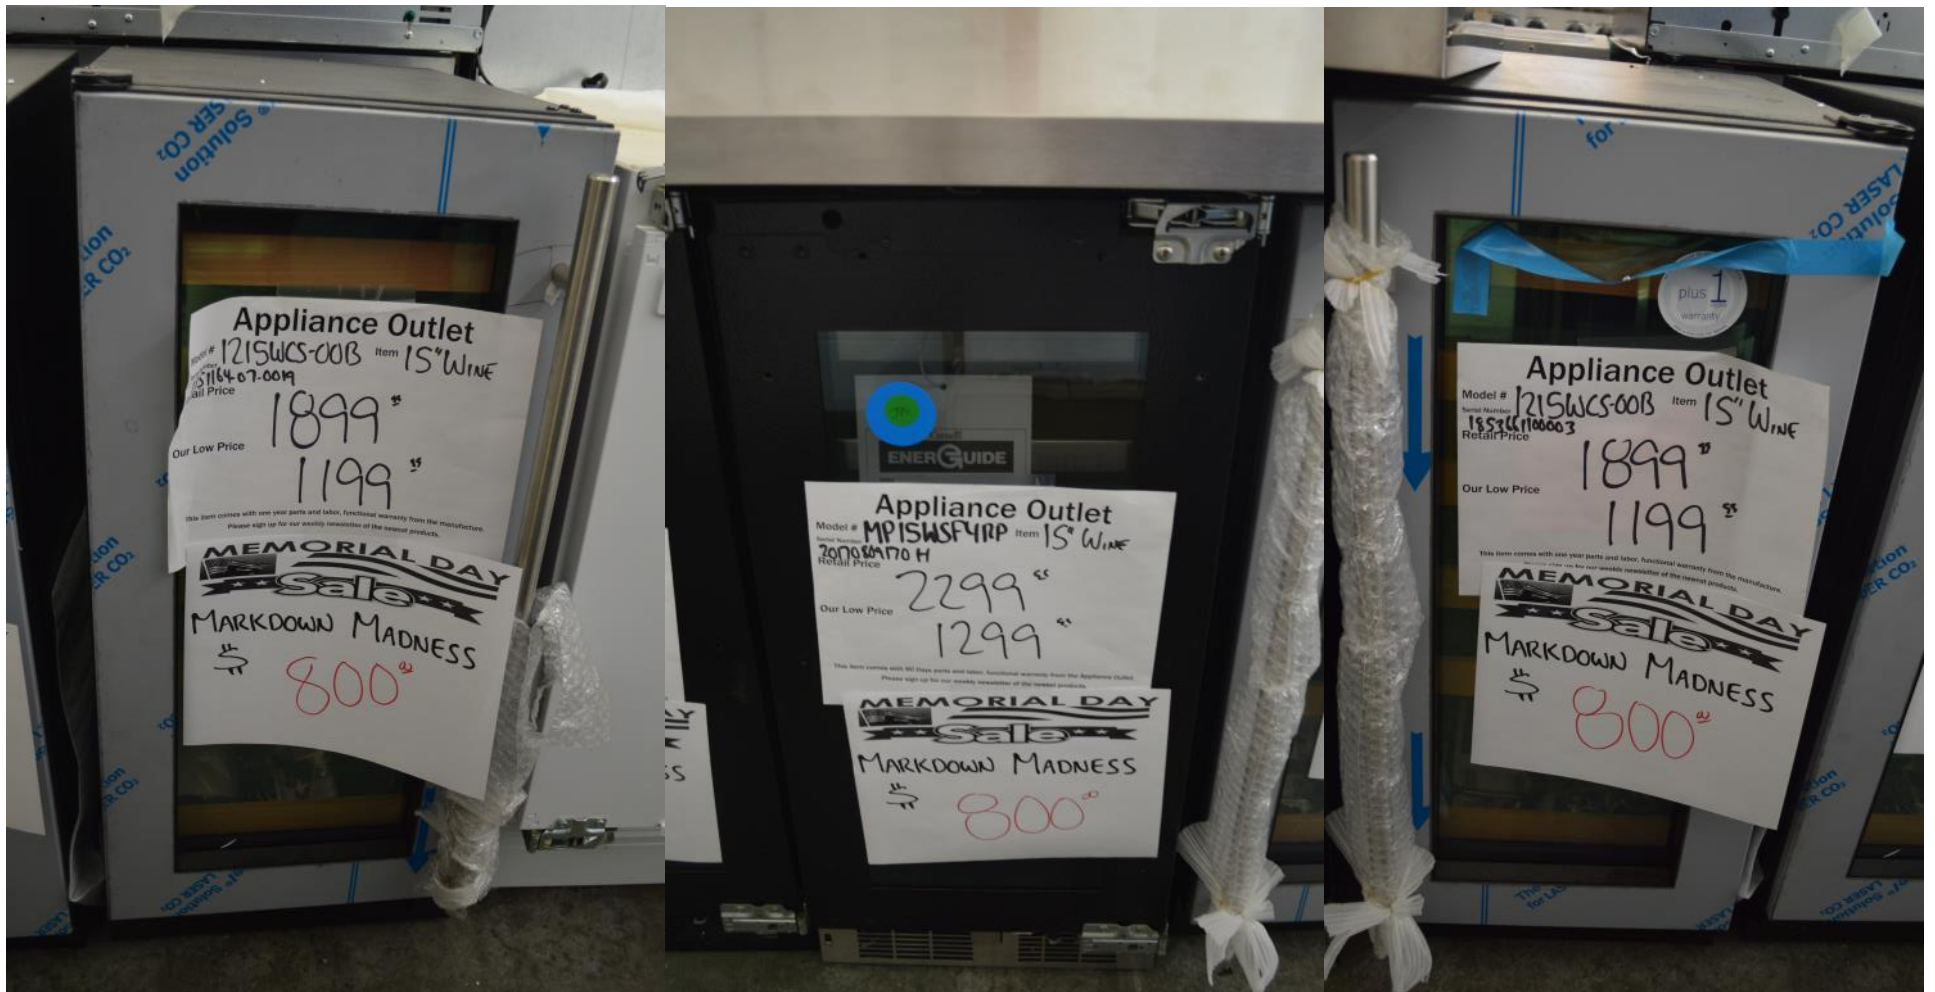

\$ **600.00**

More ice makers

15" under counter wine fridges

Starting at \$ 800.00

Beverage Center and under counter fridges

\$ **600.00** and up

30" Cooktops

Starting at