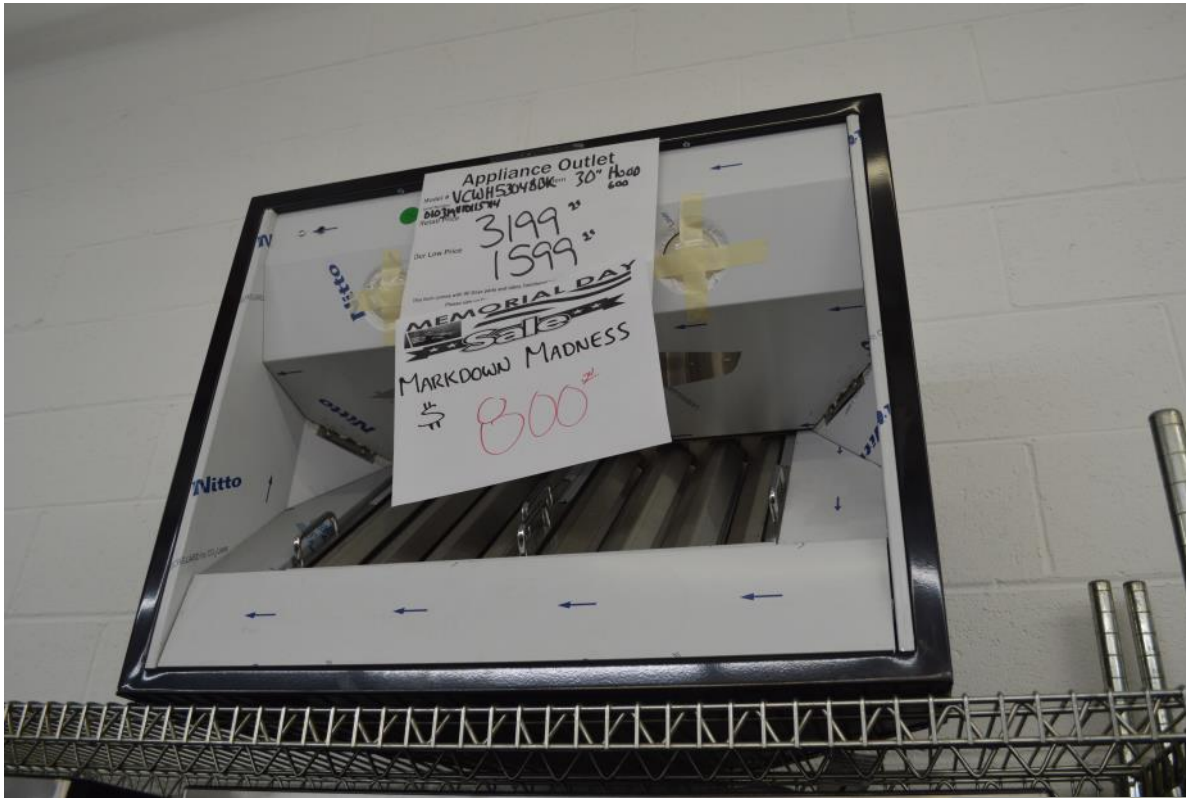

Regular Retail \$ 7699.99

Our Normal Price \$ 3999.99

Memorial Markdown Madness

\$ **1000.00**

Three at this price

Hoods

Viking, Bosch & others

Pricing from:

\$ 100.00—800.00

Thermador 54" hood w/ blower \$ 1000.00

Miele Product coming Tomorrow

Dishwashers starting at \$ 699.99 stainless and panel ready

36" Stainless Fridges

KF1913SF for \$ 3299.99 and KF2911SF for \$ 6499.99

36" Panel ready fridges: KF2911Vi and KF2901Vi for \$ 5999.99

A few cooktops 1599.99 to 2399.99

Fridge Column sets in 72" stainless is \$11,599.99 P/R \$ 10,599.99

48" column set in panel ready \$ 9399.99