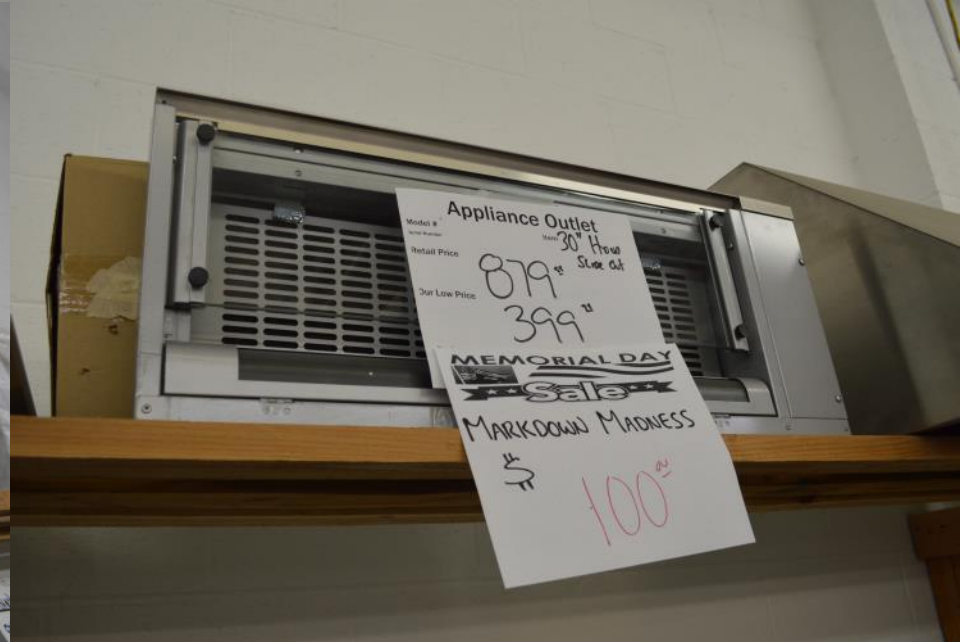

\$ 100.00—800.00

Thermador 54" hood w/ blower \$ 1000.00

Miele Product coming Tomorrow

Dishwashers starting at \$ 699.99 stainless and panel ready

36" Stainless Fridges

KF1913SF for \$ 3299.99 and KF2911SF for \$ 6499.99

36" Panel ready fridges: KF2911Vi and KF2901Vi for \$ 5999.99

A few cooktops 1599.99 to 2399.99

Fridge Column sets in 72" stainless is \$11,599.99 P/R \$ 10,599.99

48" column set in panel ready \$ 9399.99