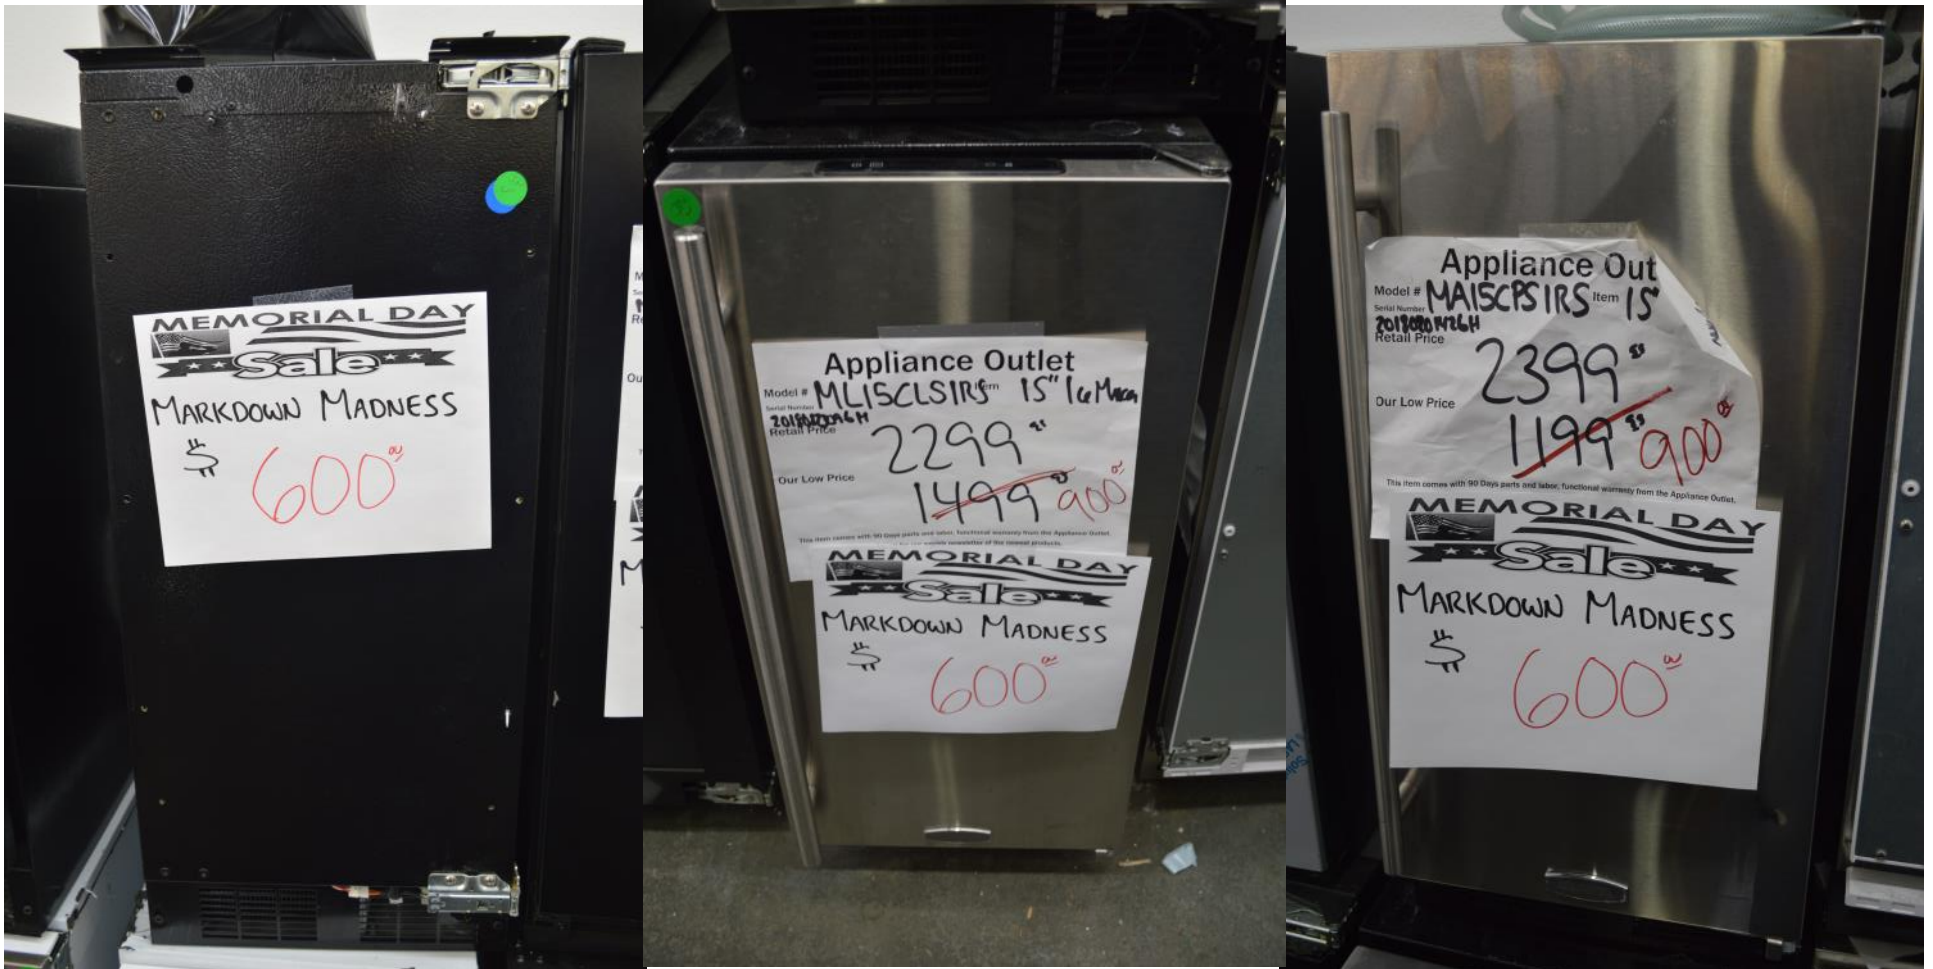

\$ **600.00**

More ice makers

15" under counter wine fridges

Starting at \$ 800.00

Beverage Center and under counter fridges

\$ **600.00** and up

30" Cooktops

Starting at