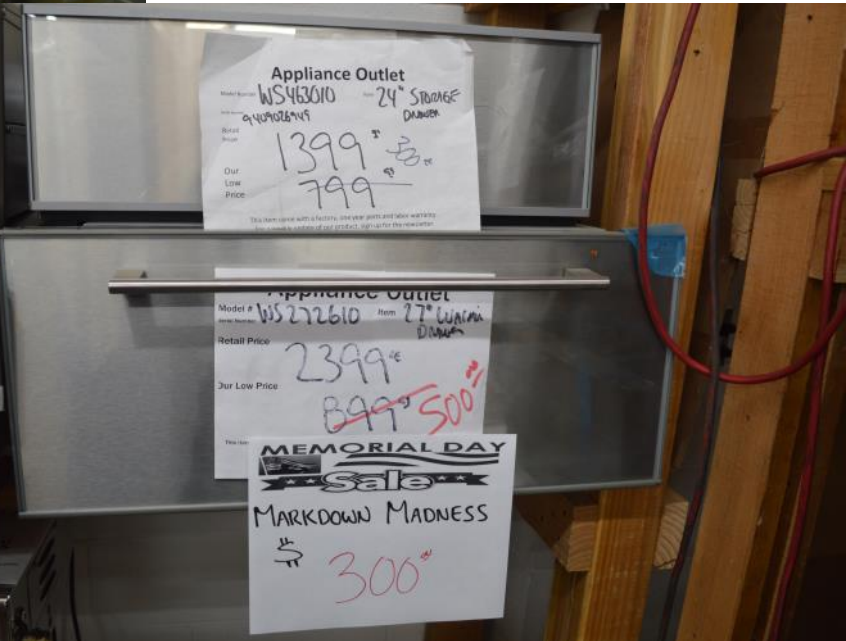

\$ **600.00**

More ice makers

15" under counter wine fridges

Starting at \$ 800.00

Beverage Center and under counter fridges

\$ **600.00** and up

30" Cooktops

Starting at

\$ 300.00

Like the sign says:

Induction cooktops
starting at

\$ 600.00

36" Cooktops

\$ 700.00

Your Choice

Warming Drawers

Storage cabinets

And more ...

Prices as low as

\$ 300.00

Outdoor BBQ's
Some on carts
Some ready to be built in.
Starting at \$ 900.00

Coyote

28" BBQ on a cart

Retail price

\$ 1299.99

Our normal low price

\$ 899.99

Memorial Markdown Madness

\$ **600.00**

Viking

36" and 30"

Built in , panel ready, all fridge