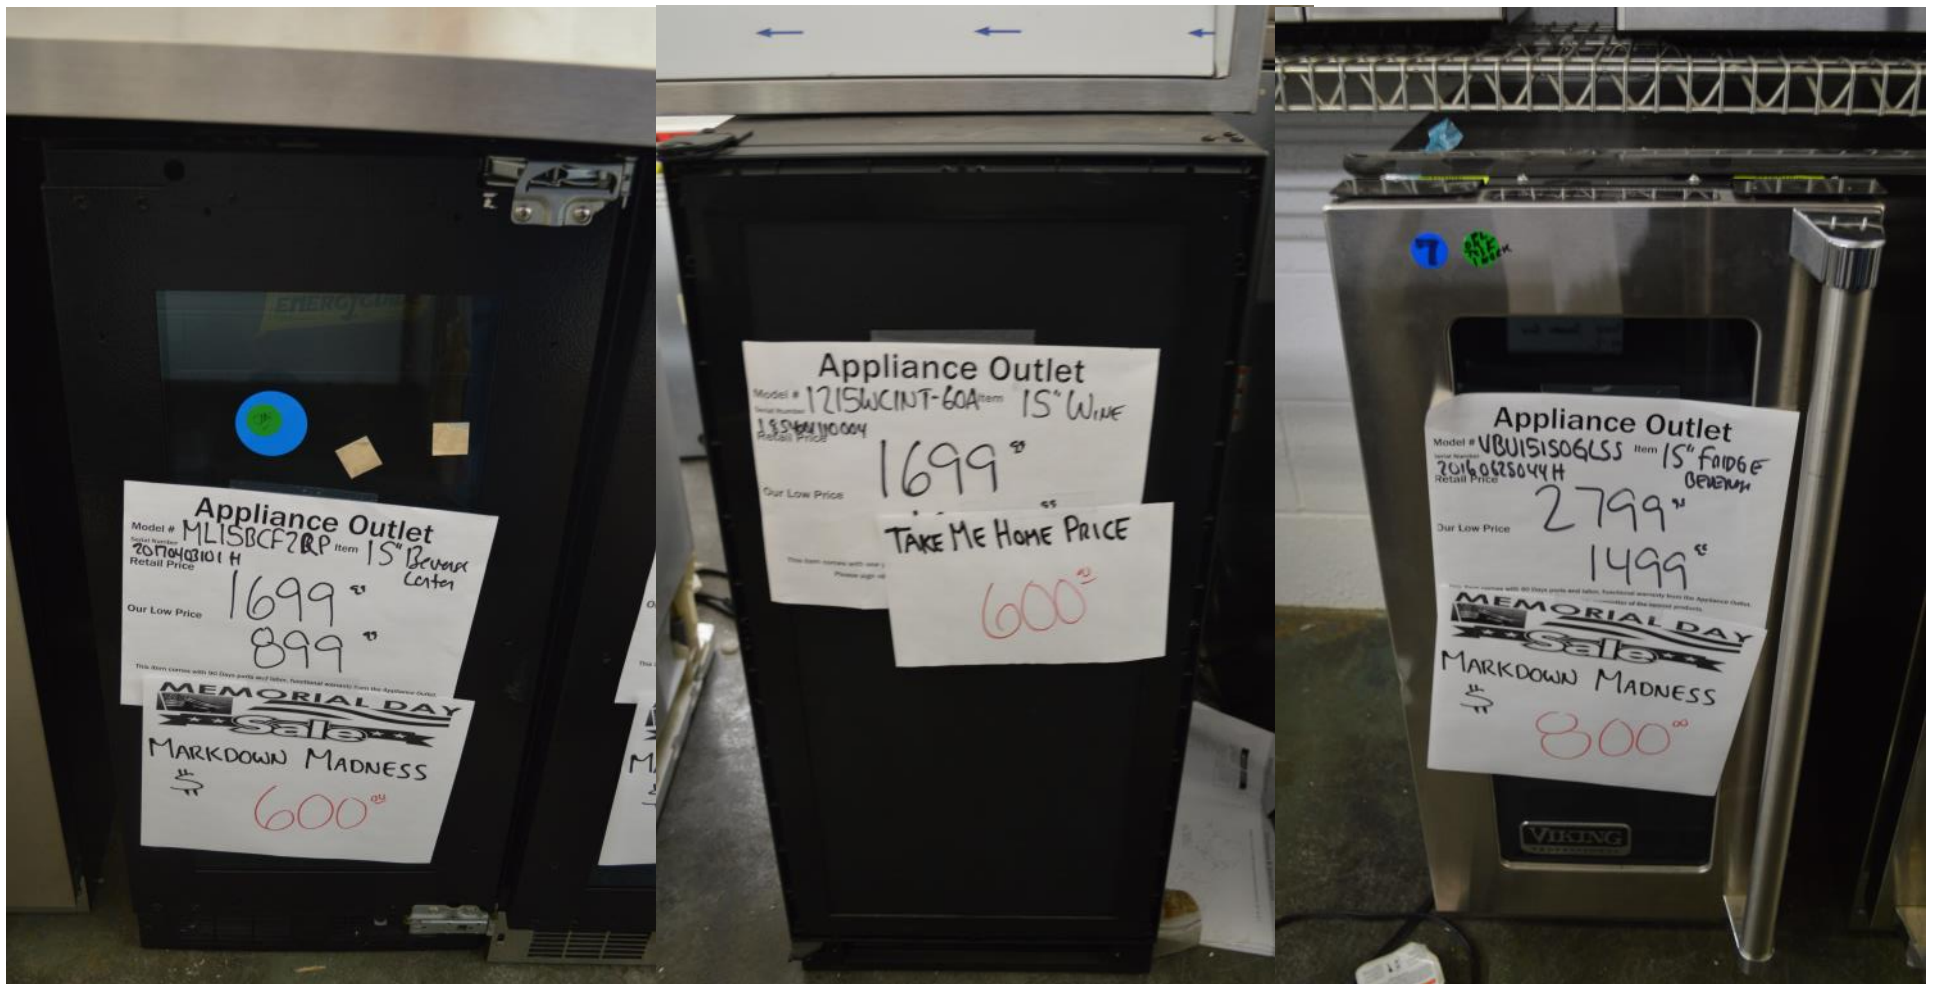

\$ **600.00**

More ice makers

15" under counter wine fridges

Starting at \$ 800.00

Beverage Center and under counter fridges

\$ **600.00** and up

30" Cooktops

Starting at