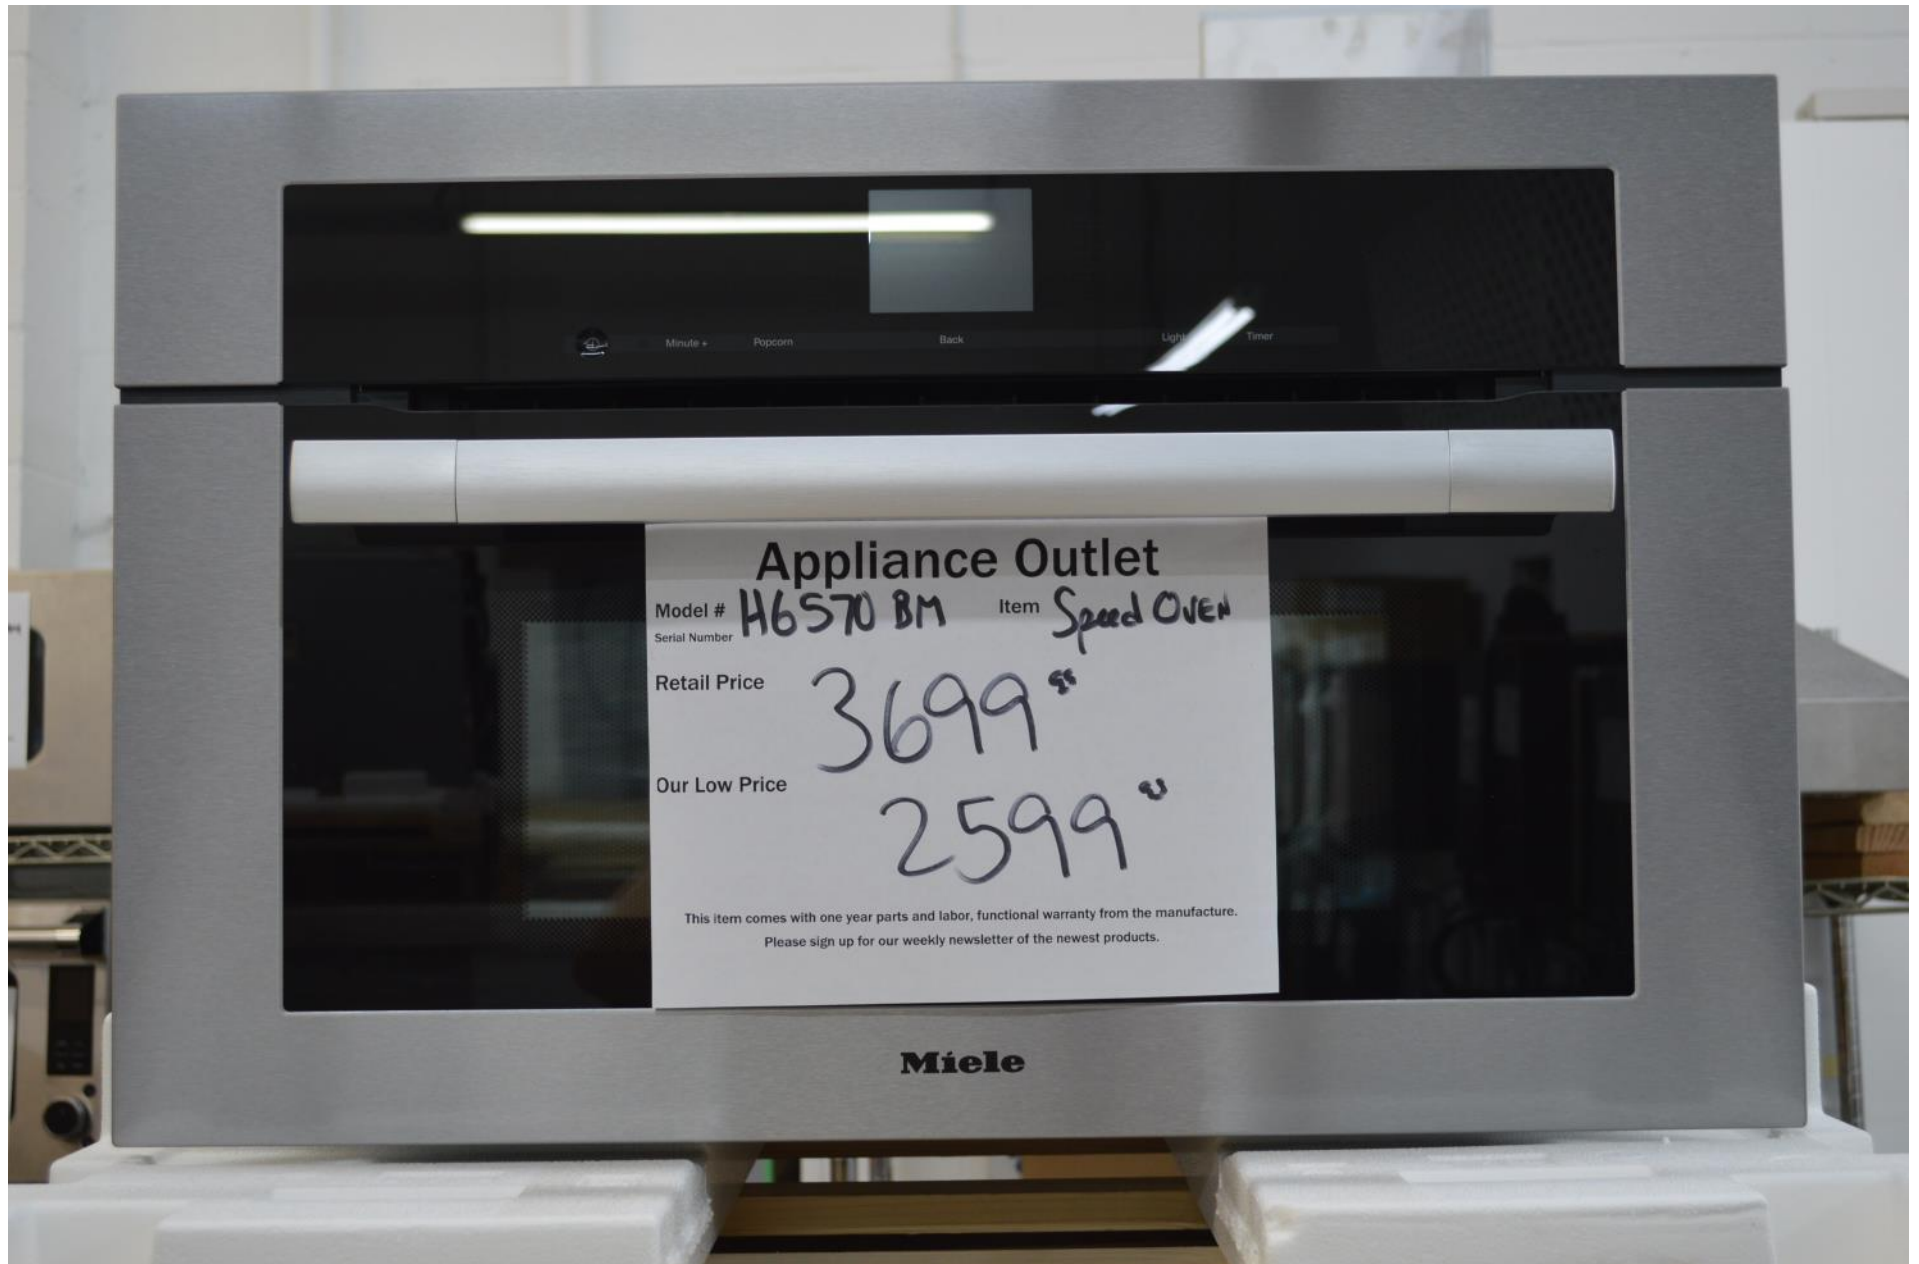

Miele 30" Speed (microwave and convection) oven

H6570BM $ 2599.99