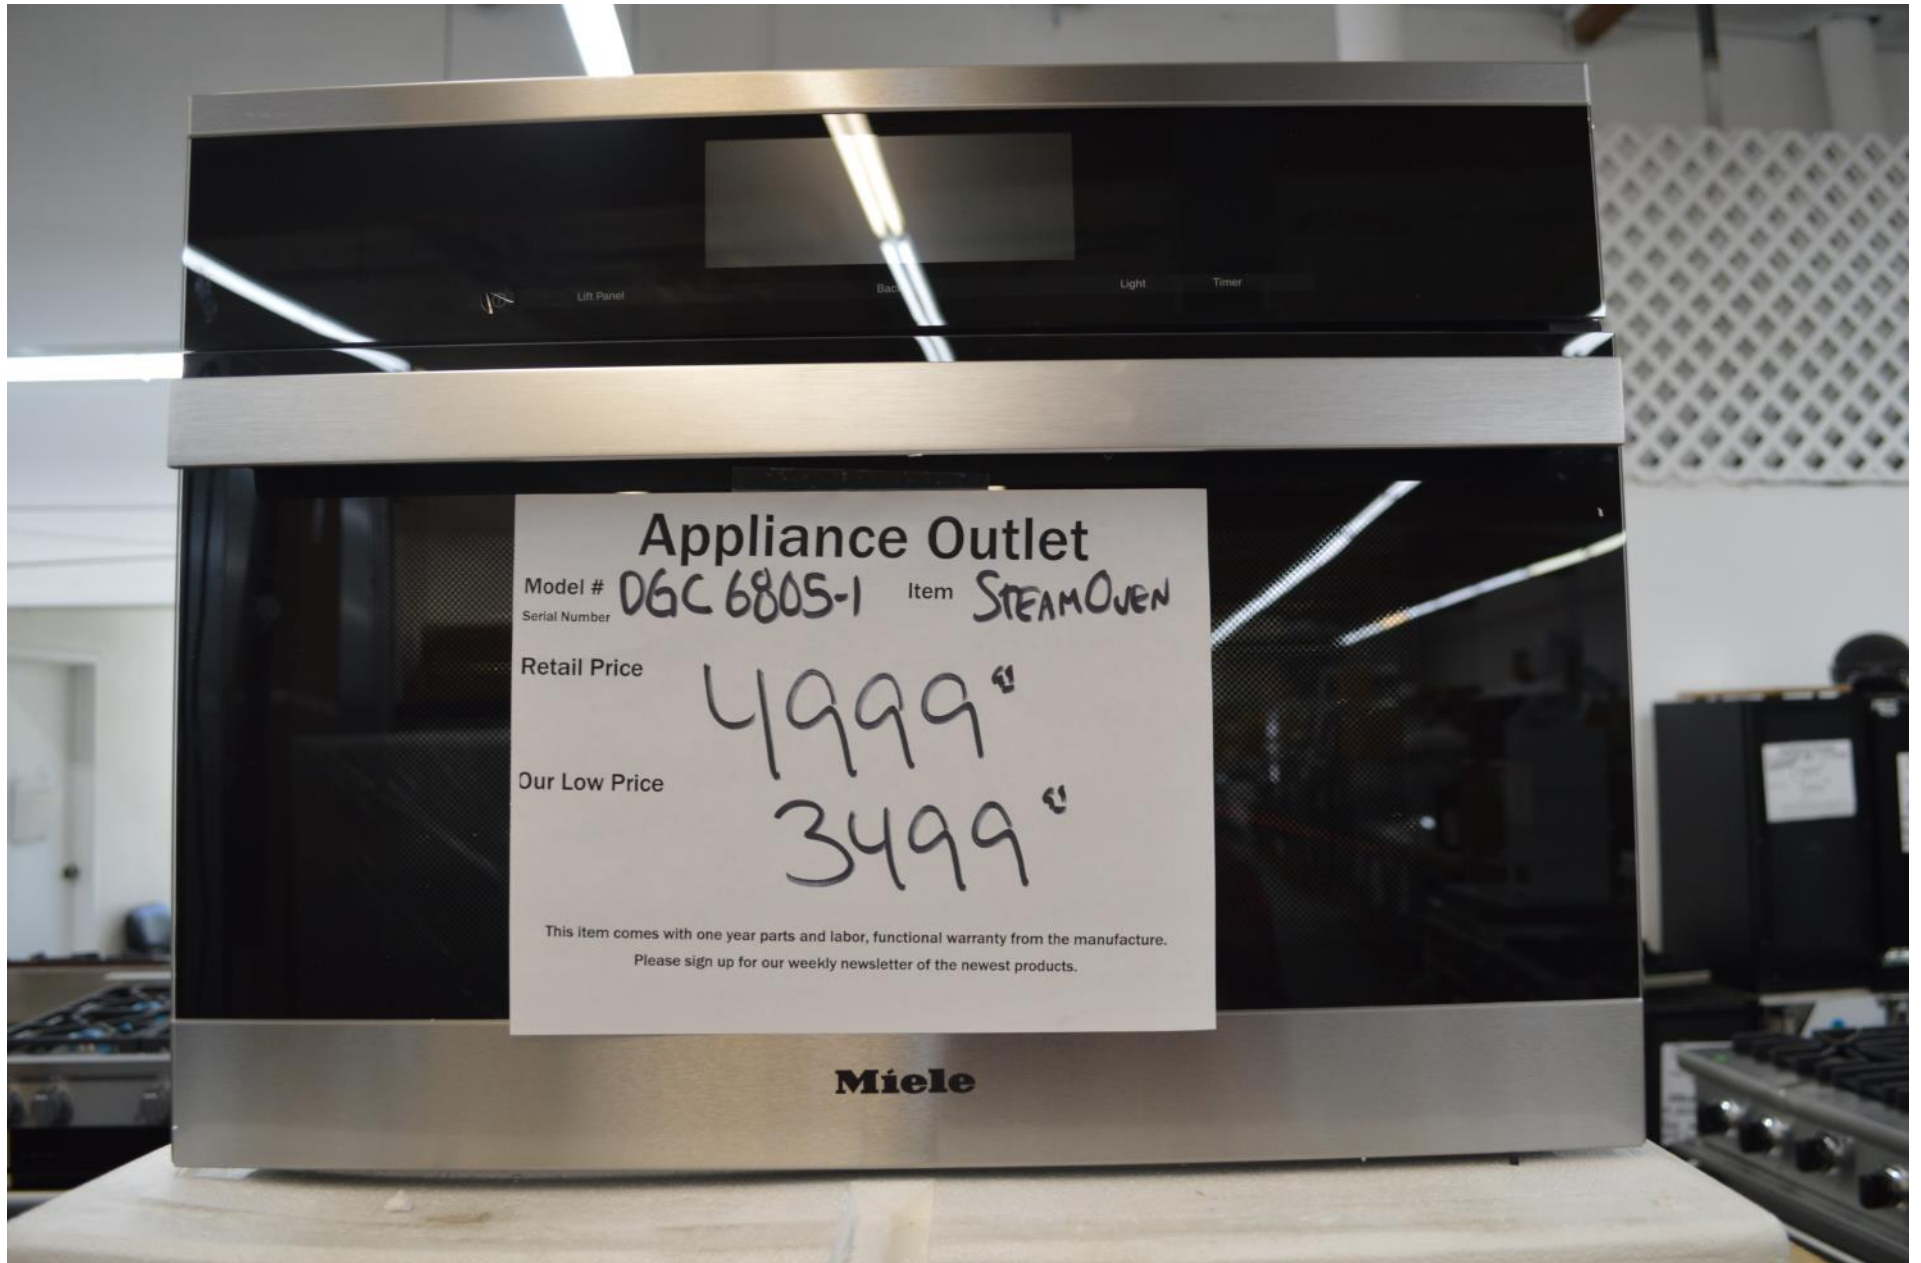

Miele steam / convection oven

DGC6805-1 $ 3499.99