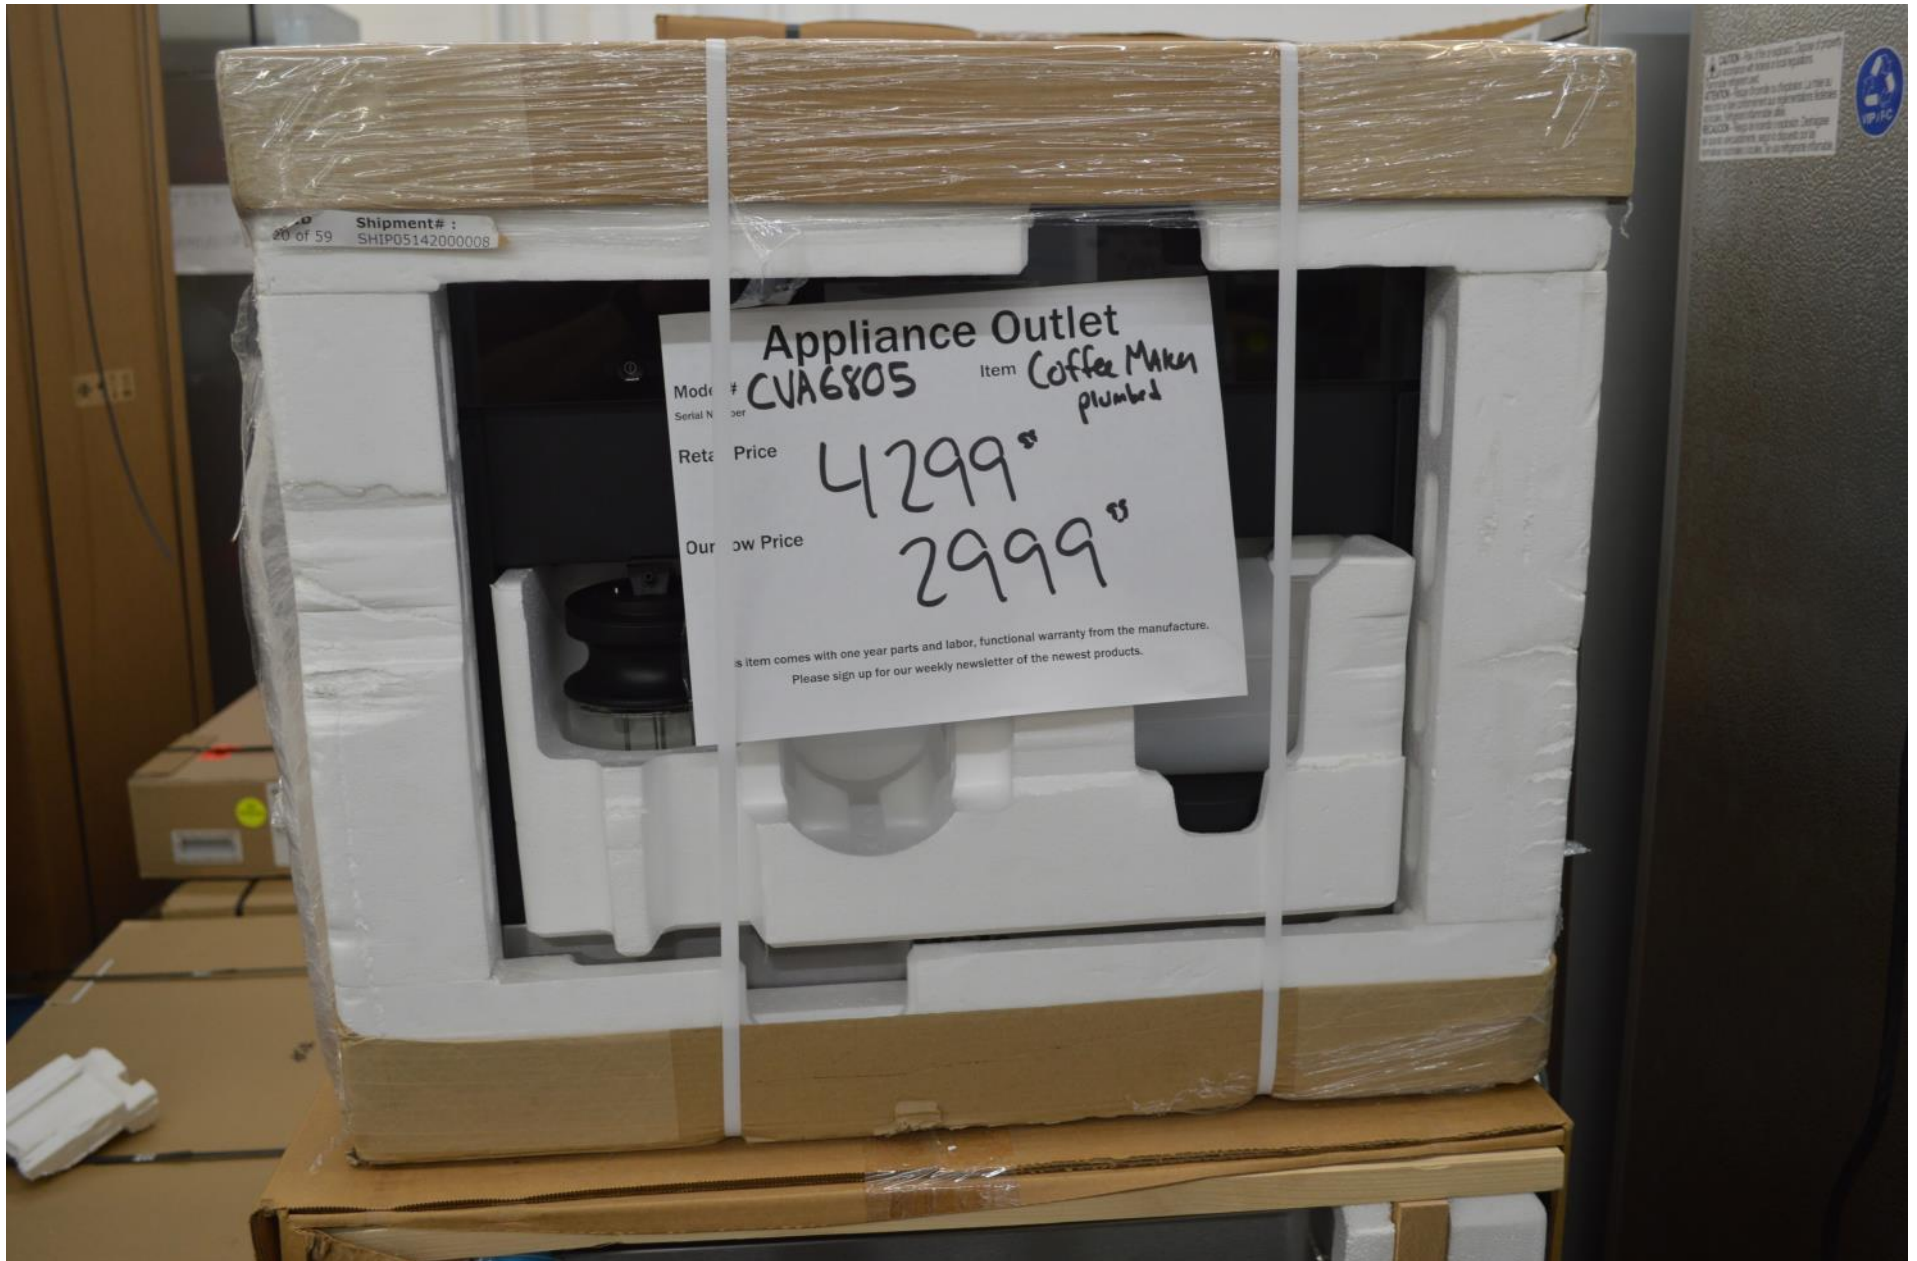

\$ 4999.99

I also have . . .

48" over all fridge panel ready

18" freezer and 30" fridge

F1413Vi & K1803Vi

Buy the set for \$ 9399.99

Miele 48" gas range top with 6 burners and griddle

KRM1356G \$ 3499.99

Also available (not shown)

36" Range Top KRM 1134 G \$ 2899.99

36" Range Top KRM 1135 G \$ 3199.99

Miele built in coffee maker non plumbed unit

CVA6800 \$ 2699.99

Miele built in coffee maker plumbed version

CVS6805 \$ 2999.99

Miele dishwasher fully loaded with all the goodies panel ready

G6987SCVi \$ 2199.99

Miele Dishwasher with pro handle

G6875SCVi \$ 1599.99

Miele stainless dishwasher

G6785SCVSF \$ 1399.99

Fisher Paykel Professional 30" all gas range

48" hood with blower inside

48" panel ready fridge 18&30

Dishwasher

Buy the whole set for

\$ 21,000 + tax

Retail is over \$ 30,000

Viking

This load is not final yet, but some highlights are: