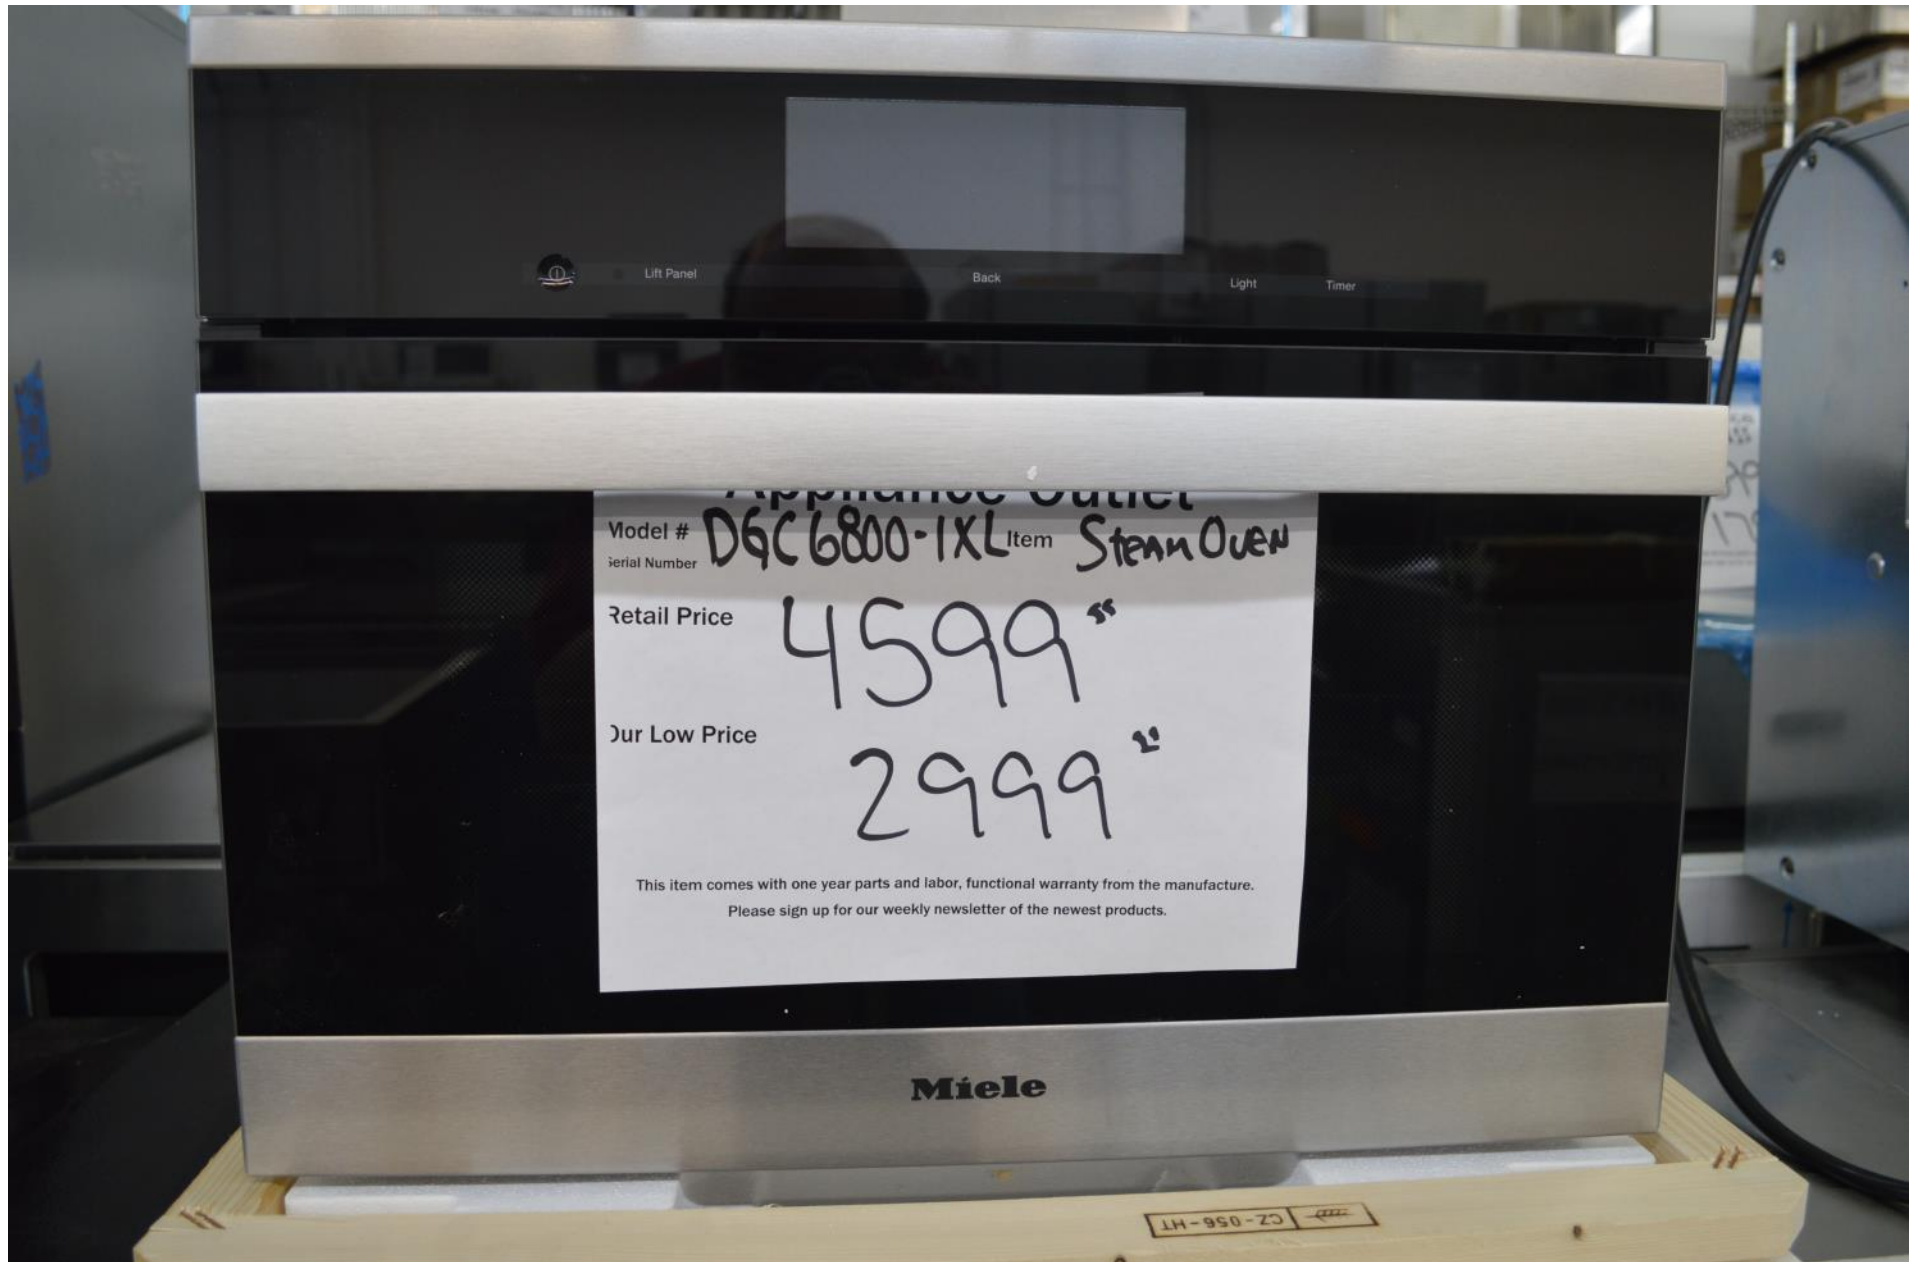

Miele 48" dual fuel range with griddle, microwave and convection oven.

HR1956-2DF for \$ 9799.99

Miele 36" dual fuel range with 4 burners and griddle

HR1936-2DFG for \$ 6499.99

Appliance Outlet
Model # HR1936-2DFG 36" Range
Retail Price 9999⁹⁹
Our Low Price 6499⁹⁹

\$ 5999.99

Miele 30" speed oven...microwave and convection oven

H6870BM for \$ 2499.99

Miele 24" steam oven and convection oven

DGC68001XL for \$ 2999.99

Miele 36" range top with 6 burners

KMR1134-1G for \$ 2999.99

Miele 30" single oven with pro handle (it twists)

H6780-2BP for \$ 4199.99

Miele 30" single oven with contemporary handle

H6880-2BP for 3999.99

Miele stainless steel dishwasher

G4948SCU for \$ 899.99

Miele Panel ready dishwasher

G4998SCVi for \$ 799.99

And lots more of these in stock now

Miele 24" under counter wine chiller with adjustable shelves

KWT6322UG for \$ 2199.99

Miele. In this pic is a panel ready fridge, coffee maker and microwave and steam,
I have several Panel ready fridges in stock. Starting at \$ 4999.99