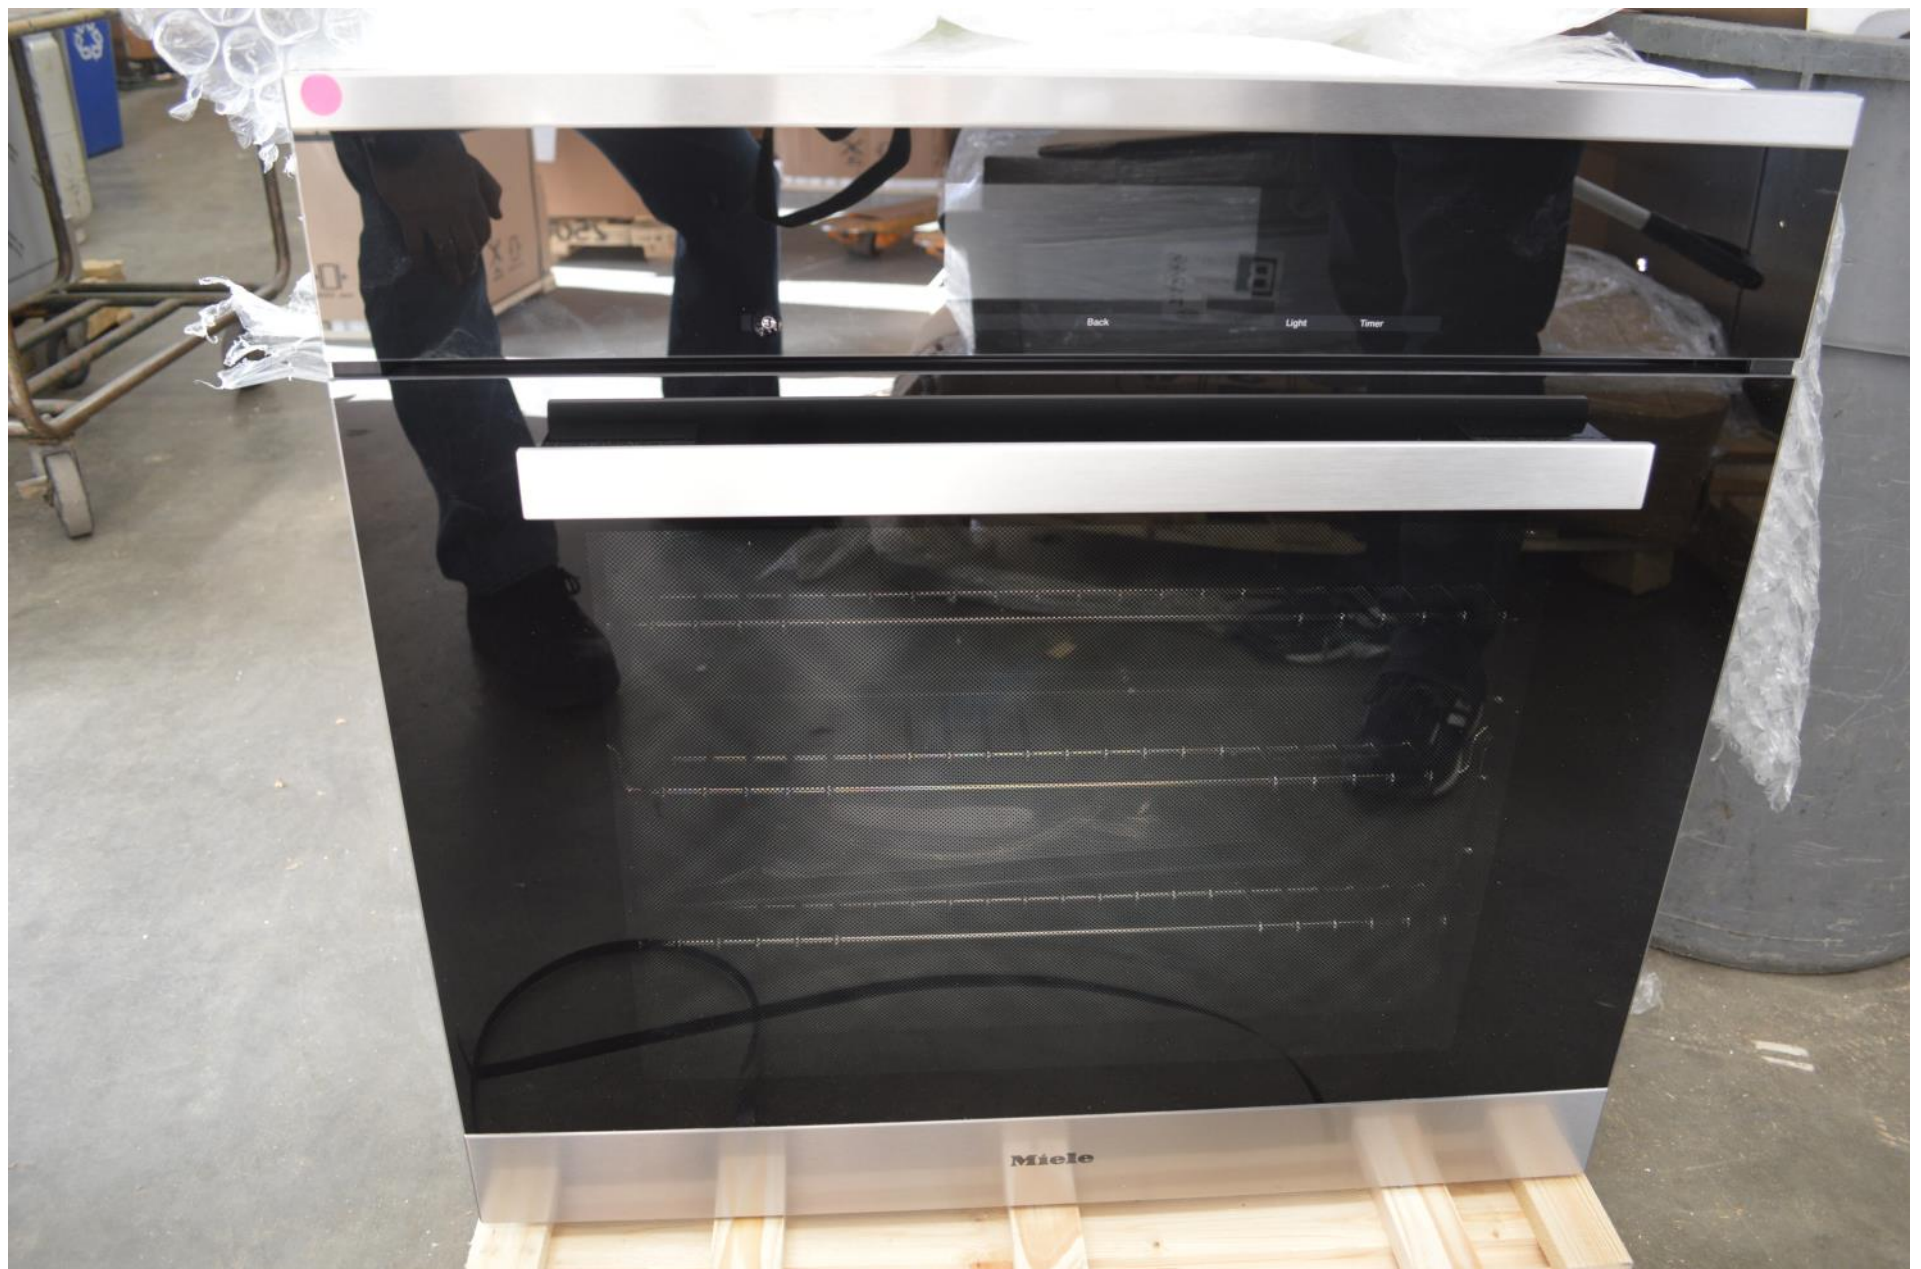

Miele 48" dual fuel range with griddle, microwave and convection oven.

HR1956-2DF for \$ 9799.99

Miele 36" dual fuel range with 4 burners and griddle

HR1936-2DFG for \$ 6499.99

Appliance Outlet
Model # HR1936-2DFG 36" Range
Retail Price 9999⁹⁹
Our Low Price 6499⁹⁹

Miele 30" single oven with pro handle (it twists)

H6780-2BP for \$ 4199.99

Miele 30" single oven with contemporary handle

H6880-2BP for 3999.99

Miele stainless steel dishwasher

G4948SCU for \$ 899.99

Miele Panel ready dishwasher

G4998SCVi for \$ 799.99

And lots more of these in stock now

Miele 24" under counter wine chiller with adjustable shelves

KWT6322UG for \$ 2199.99

Miele. In this pic is a panel ready fridge, coffee maker and microwave and steam,
I have several Panel ready fridges in stock. Starting at \$ 4999.99

And some highlights from the second truck coming Monday.

36" bottom freezer built in fridge in stainless for \$ 6399.99

36" all gas range with 6 burners for \$ 4699.99

The higher end dishwashers (knock to open) models \$1599.99