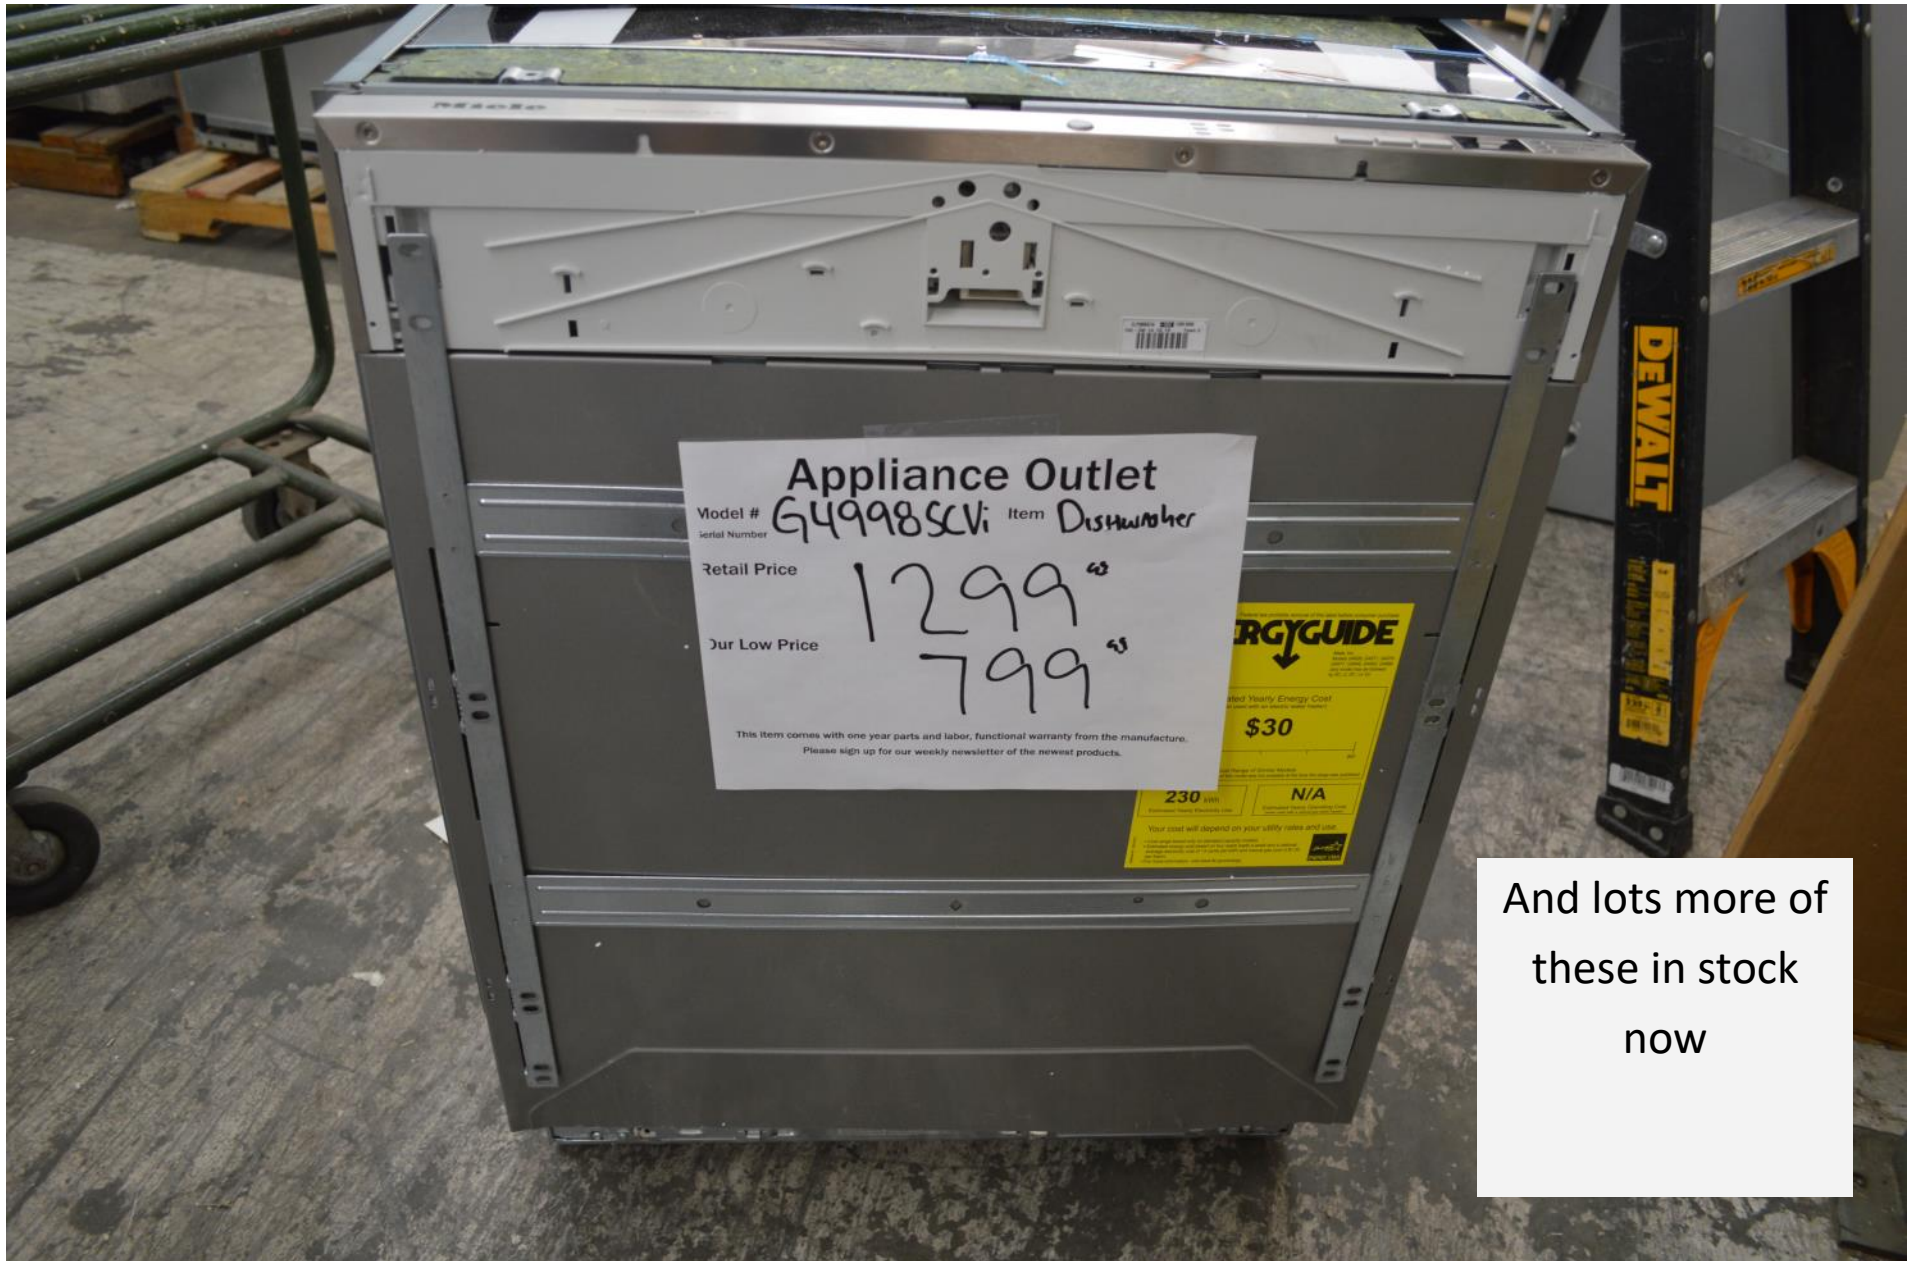

All great items on these trucks.

If you want some great product in Miele, this is your chance.

We also just got in a 30 and 36" DCS BBQ. And still have 48"

Thanks for watching my weekly newsletters,

Robert Ehrig

Miele 48" dual fuel range with griddle, microwave and convection oven.

HR1956-2DF for \$ 9799.99

Miele 36" dual fuel range with 4 burners and griddle

HR1936-2DFG for \$ 6499.99

Appliance Outlet
Model # HR1936-2DFG 36" Range
Retail Price 9999⁹⁹
Our Low Price 6499⁹⁹

G4998SCVi for \$ 799.99

And lots more of these in stock now

Miele 24" under counter wine chiller with adjustable shelves

KWT6322UG for \$ 2199.99

Miele. In this pic is a panel ready fridge, coffee maker and microwave and steam,
I have several Panel ready fridges in stock. Starting at \$ 4999.99

And some highlights from the second truck coming Monday.

36" bottom freezer built in fridge in stainless for \$ 6399.99

36" all gas range with 6 burners for \$ 4699.99

The higher end dishwashers (knock to open) models \$1599.99