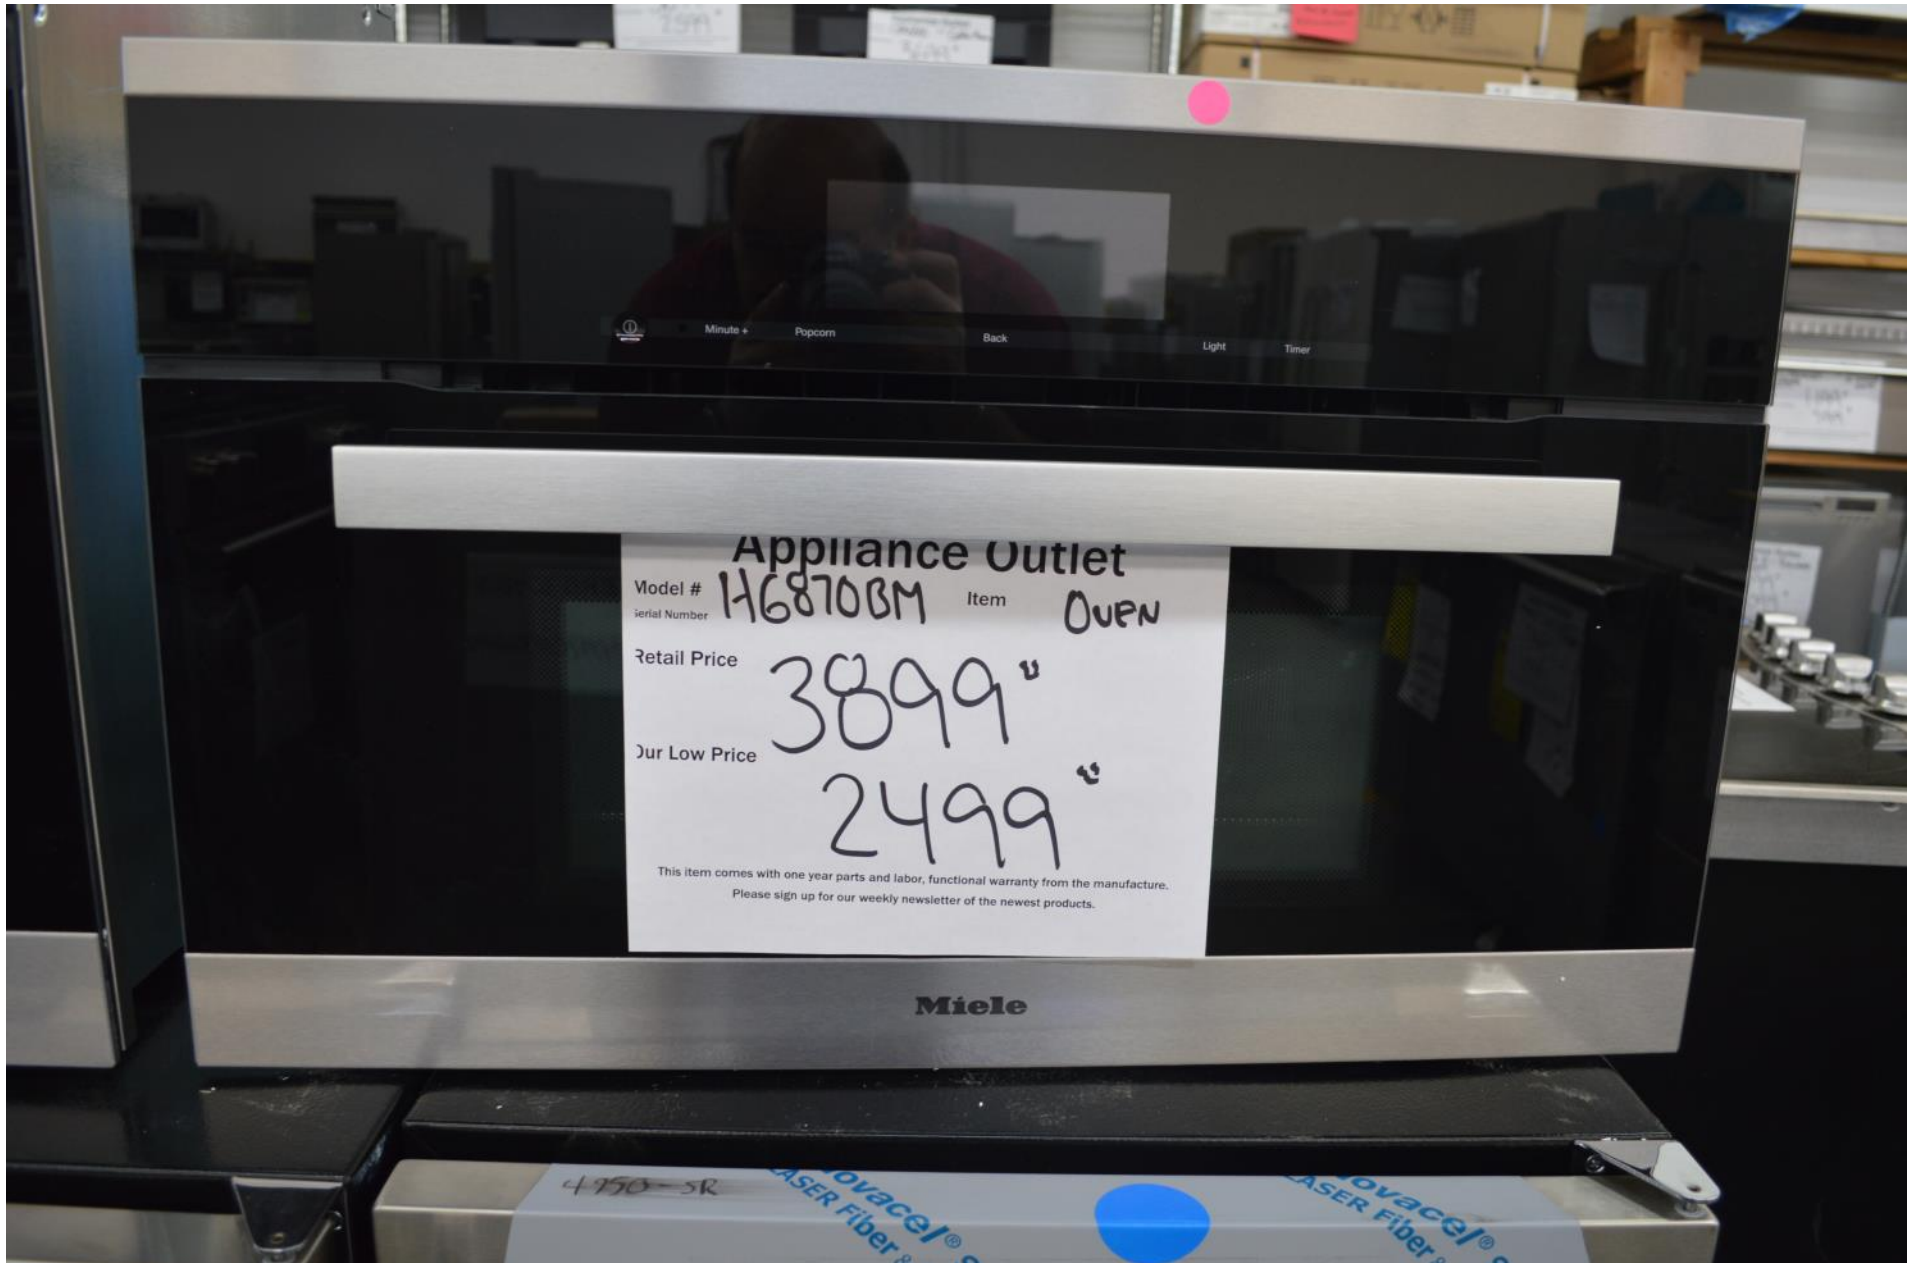

Miele 30" speed oven...microwave and convection oven

H6870BM for $ 2499.99