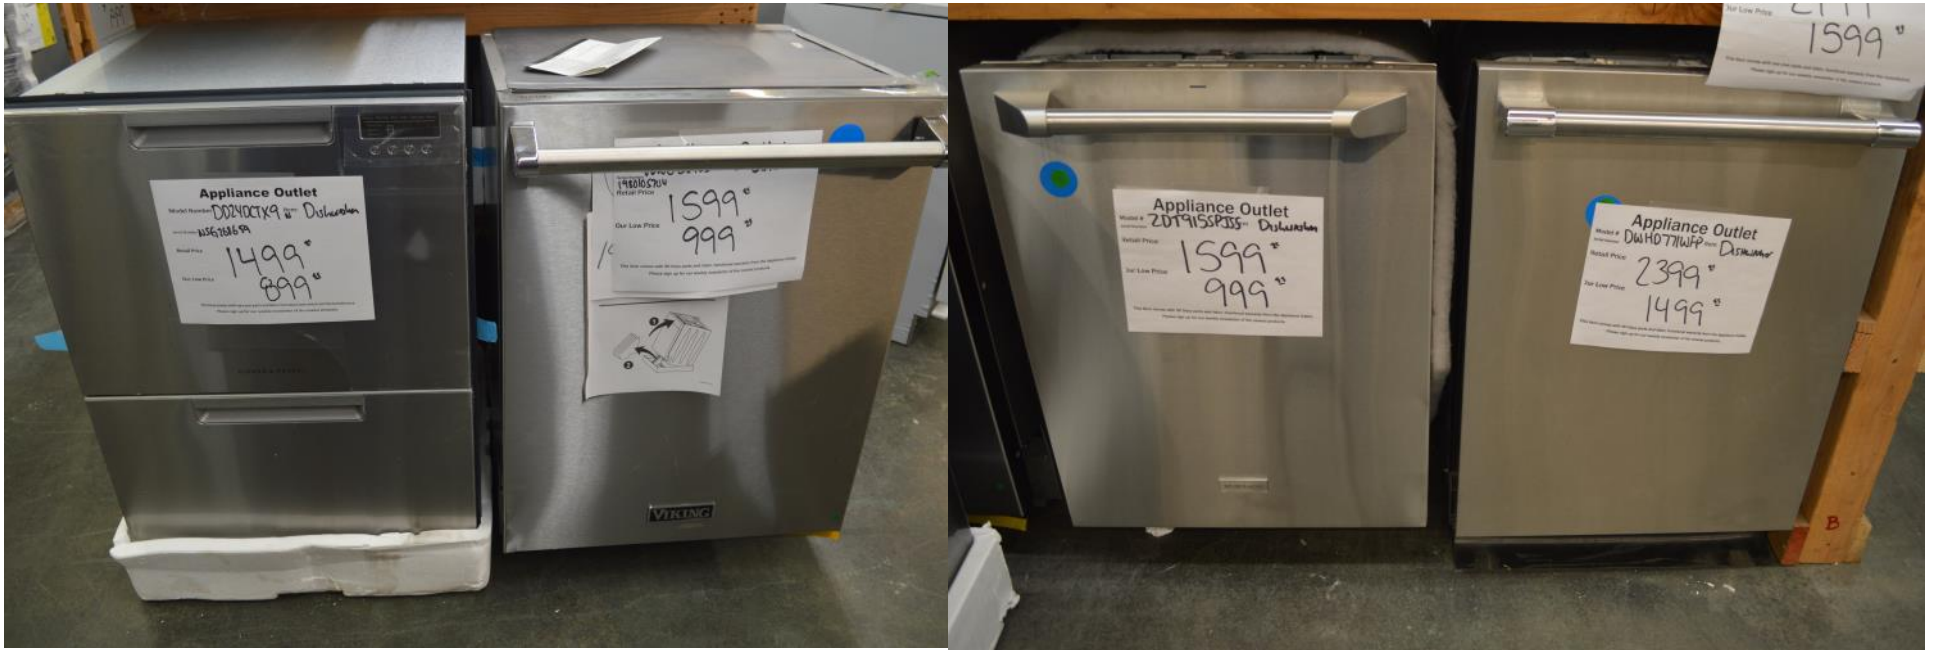

Dishwasher, dishwasher, dishwashers starting at $ 399.99