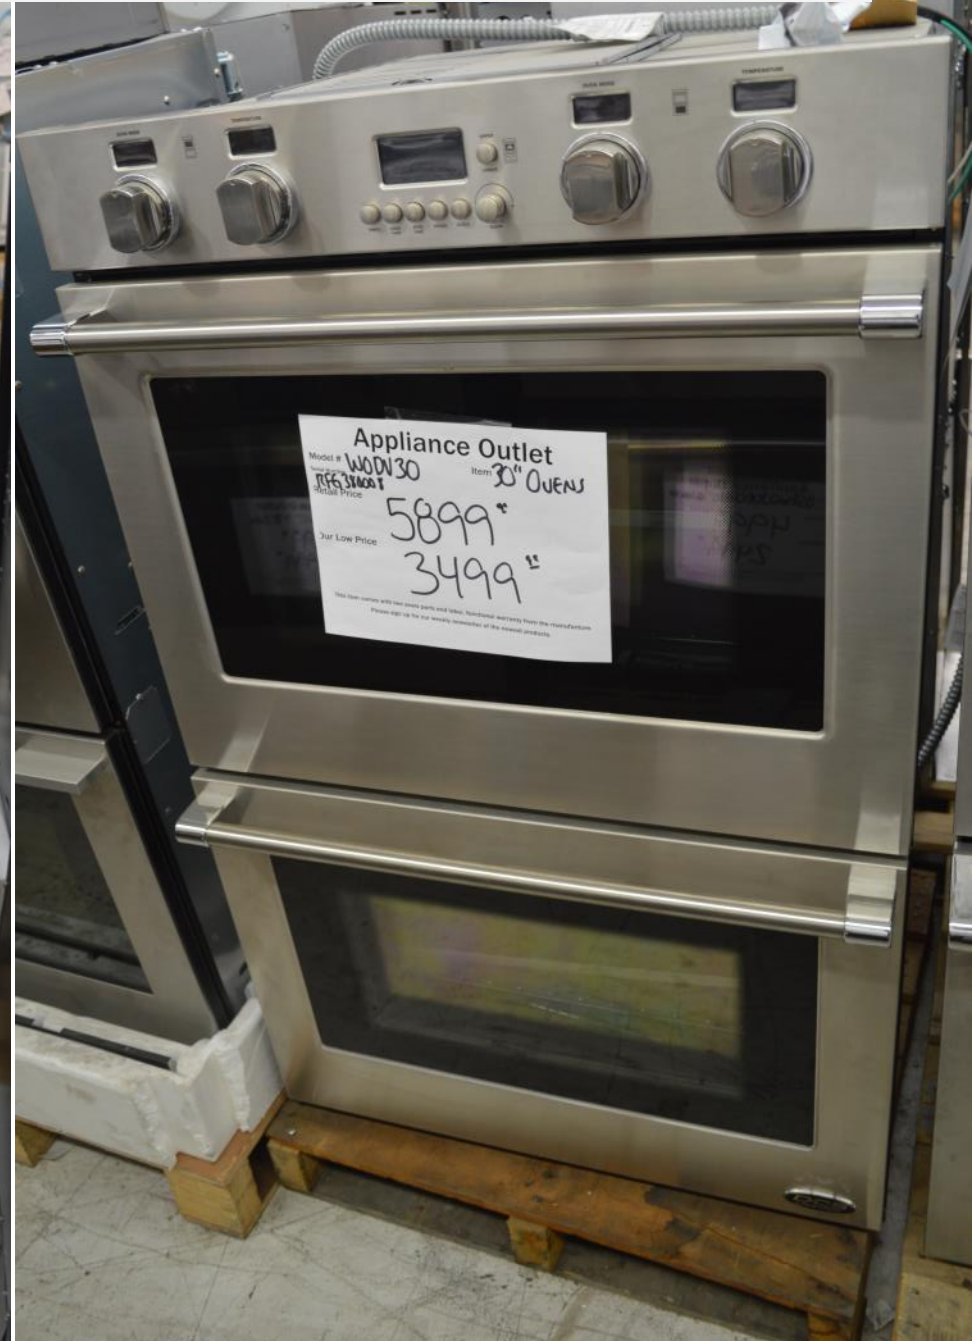

30" double electric wall ovens starting at $ 3499.99