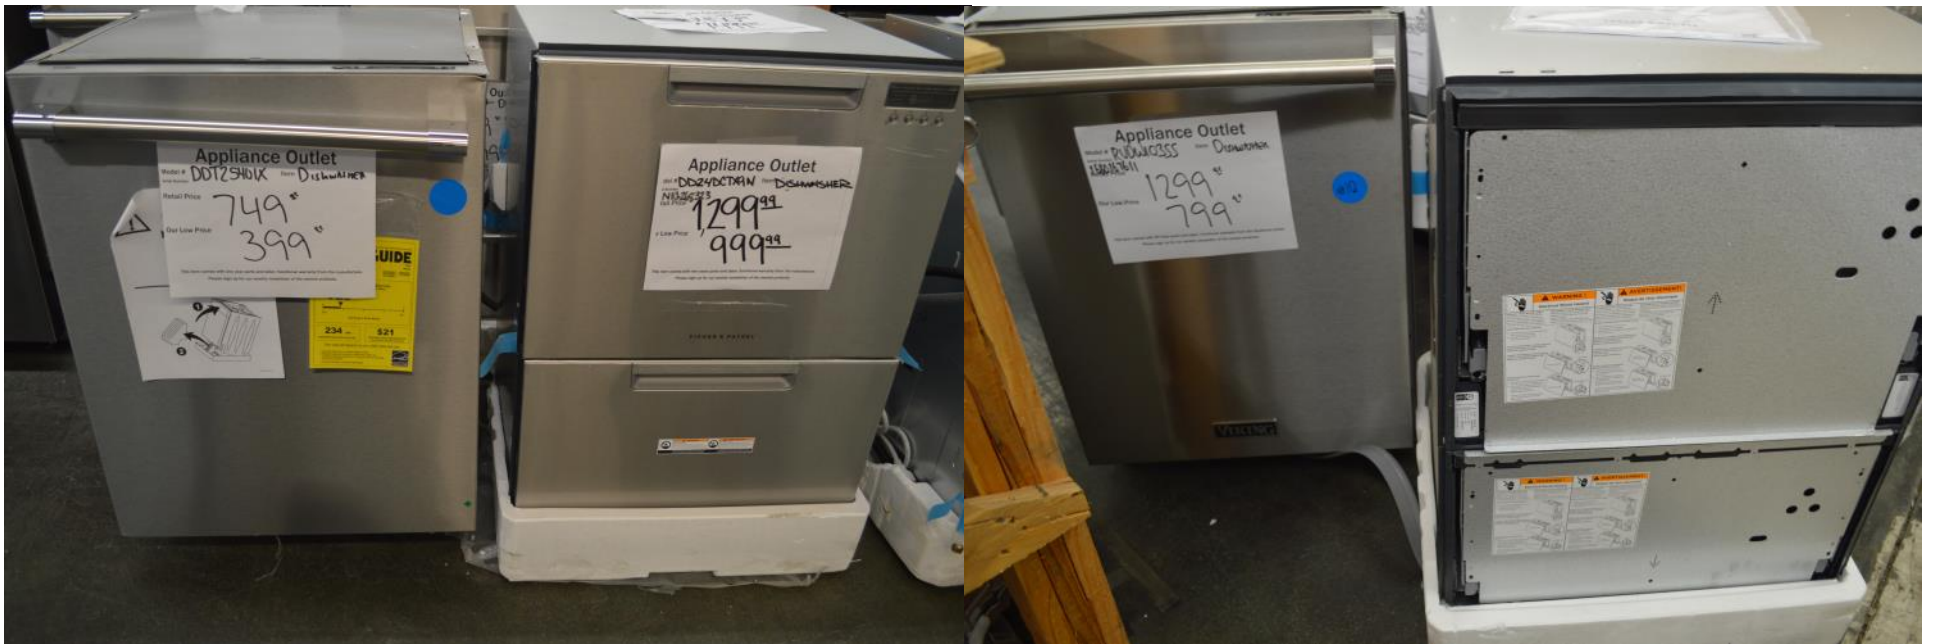

# 15" under counter ice makers starting at \$ 1299.99

30" Over the range microwaves starting at \$ 299.99

Dishwasher, dishwasher, dishwashers starting at \$ 399.99

30" and 36" range tops starting at \$ 1699.99

# Fisher Paykel 36" panel ready built in fridges \$3999.99

36" Built in fridge with bottom freezers

All stainless starting at \$ 4499.99

Appliance Outlet  
Model # BFFD3624SS 20" FRIDGE  
cabinet depth  
Retail Price 2999<sup>00</sup>  
Our Low Price 1699<sup>00</sup>  
This item comes with one year parts and labor. Read manual carefully from the manufacturer.  
Please sign up for our weekly newsletter at the nearest location.