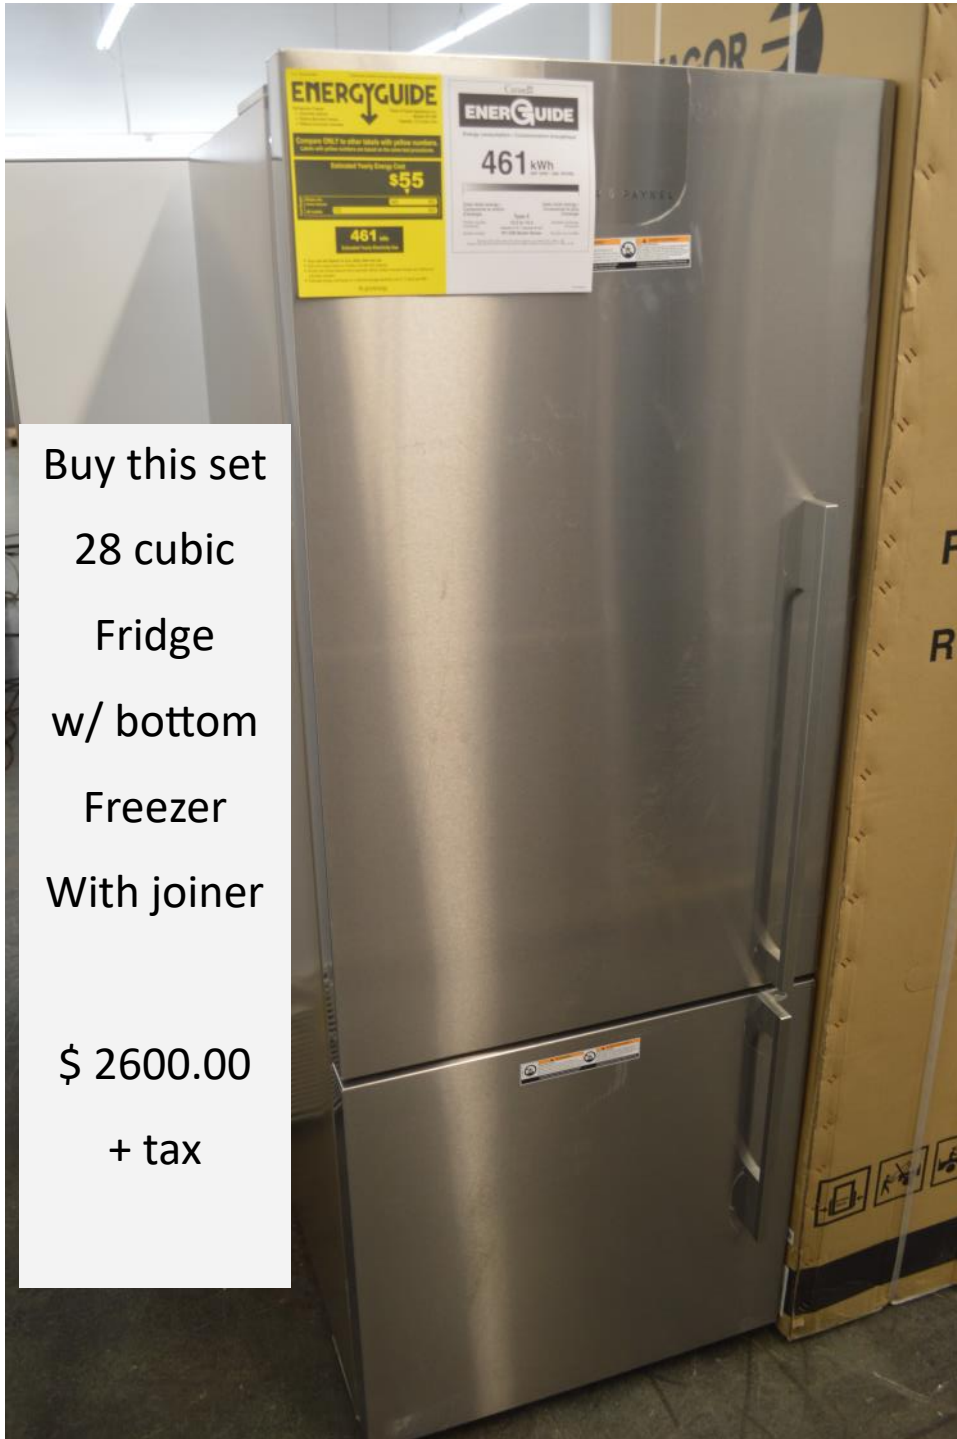

# Fisher Paykel 36" panel ready built in fridges \$3999.99

36" Built in fridge with bottom freezers

All stainless starting at \$ 4499.99

Appliance Outlet  
Model # BFFD3624SS 20" FRIDGE  
cabinet depth  
Retail Price 2999<sup>00</sup>  
Our Low Price 1699<sup>00</sup>  
This item comes with one year parts and labor. Read manual carefully from the manufacturer.  
Please sign up for our weekly newsletter at the nearest location.

Appliance Outlet  
Model # BFFD3624SS 20" FRIDGE  
cabinet depth  
Retail Price 2599<sup>00</sup>  
Our Low Price 1499<sup>00</sup>  
This item comes with one year parts and labor. Read manual carefully from the manufacturer.  
Please sign up for our weekly newsletter at the nearest location.

Buy this set  
28 cubic  
Fridge  
w/ bottom  
Freezer  
With joiner  
  
\$ 2600.00  
+ tax

Miele

54" of fridge

18" freezer & 36" fridge

Stainless steel

Gorgeous inside !!!

\$ 10,599.99