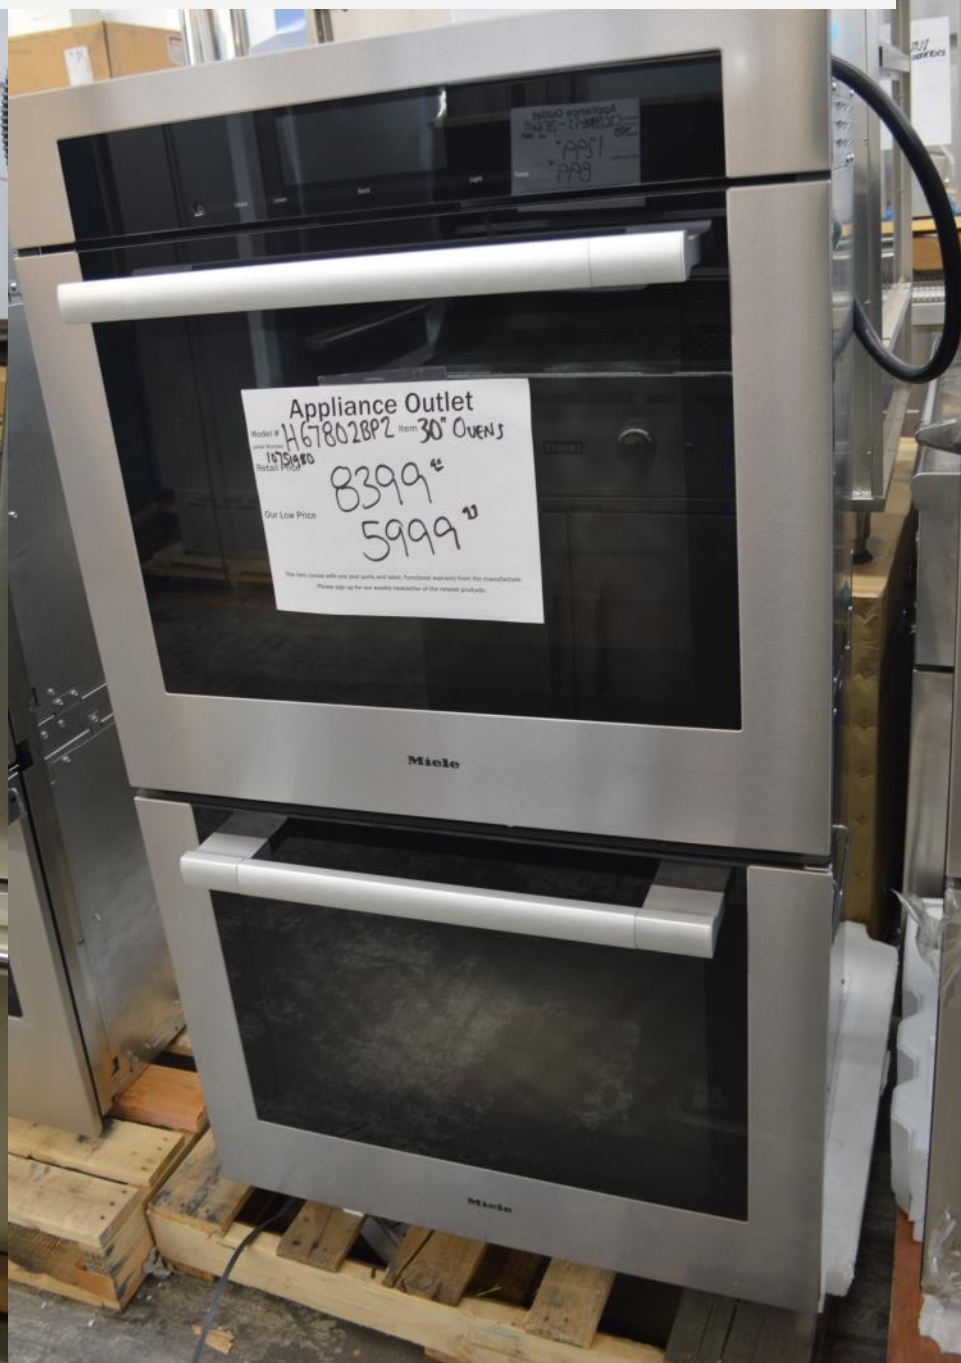

More 30" double electric wall ovens starting at $ 2999.99