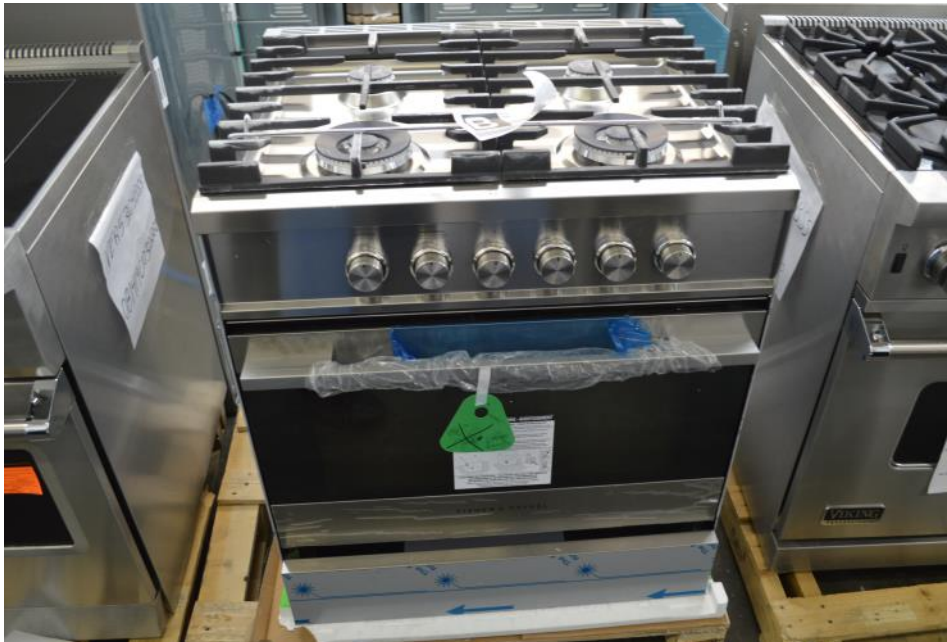

36" Dual fuel ranges starting at \$ 3499.99

36" all gas ranges starting at \$ 2099.99

30" All gas ranges starting at \$ 1199.99

More 30" all gas ranges starting at \$ 1199.99

24" and 15" under counter wine and beverage \$ 1399.99 & up