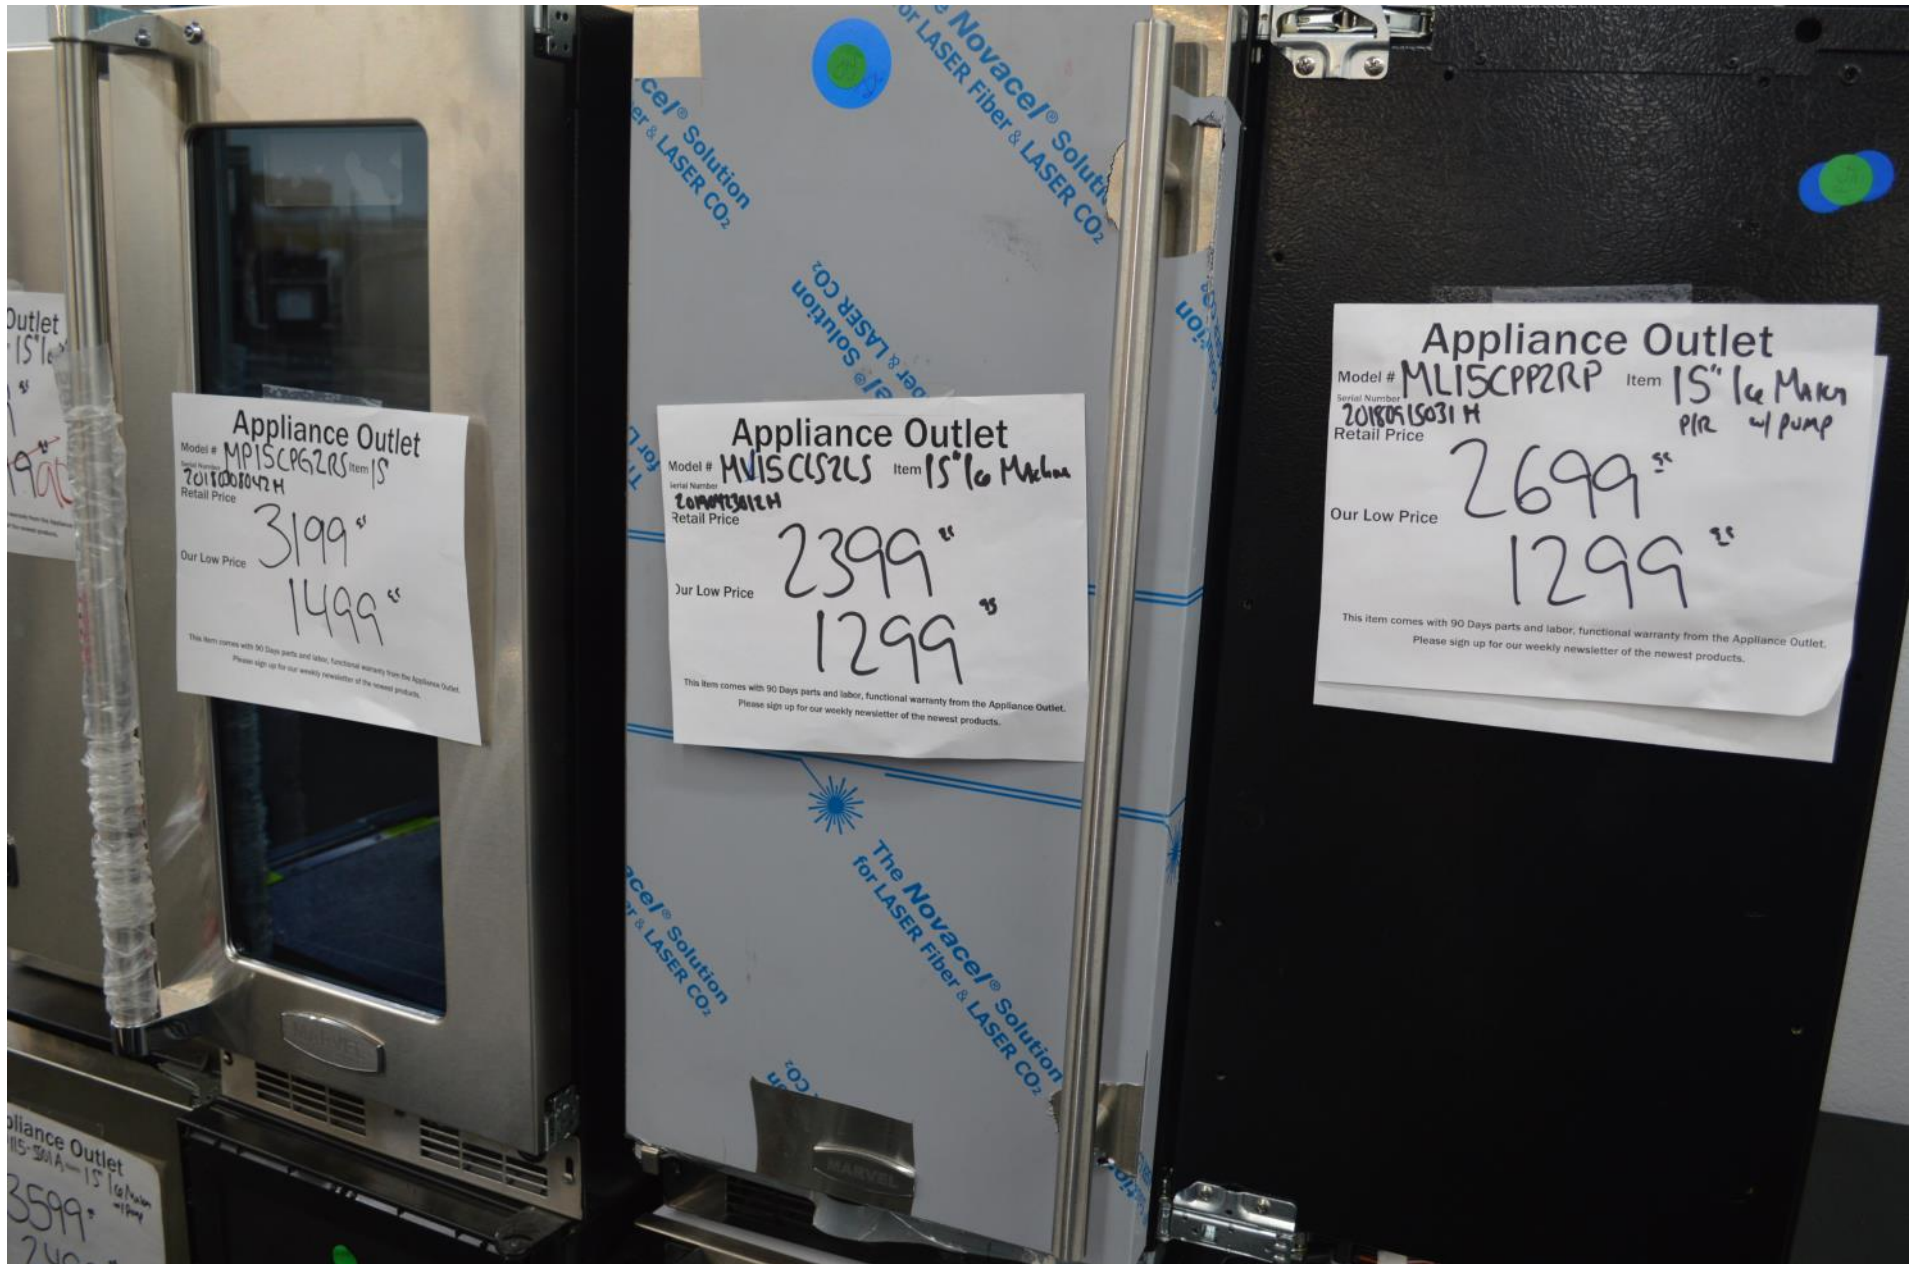

15" under counter ice makers starting at $ 1299.99