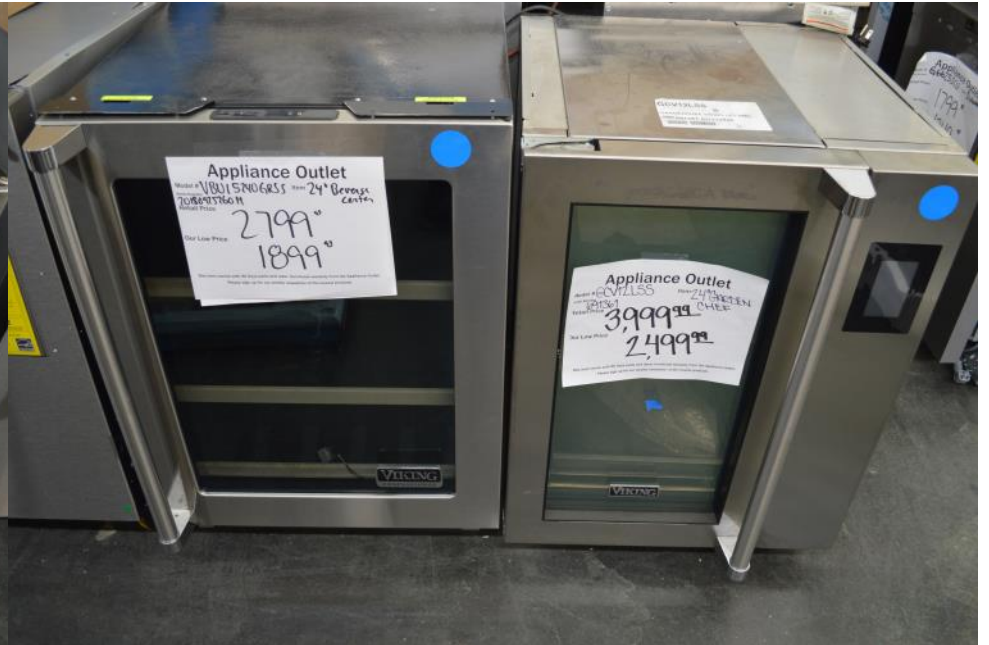

36" Dual fuel ranges starting at \$ 3499.99

36" all gas ranges starting at \$ 2099.99

30" All gas ranges starting at \$ 1199.99

More 30" all gas ranges starting at \$ 1199.99

24" and 15" under counter wine and beverage \$ 1399.99 & up

# 15" under counter ice makers starting at \$ 1299.99

30" Over the range microwaves starting at \$ 299.99

Dishwasher, dishwasher, dishwashers starting at \$ 399.99

30" and 36" range tops starting at \$ 1699.99

# Fisher Paykel 36" panel ready built in fridges \$3999.99

36" Built in fridge with bottom freezers

All stainless starting at \$ 4499.99

Appliance Outlet  
Model # BFFD3624SS 20" FRIDGE  
cabinet depth  
Retail Price 2999<sup>00</sup>  
Our Low Price 1699<sup>00</sup>  
This item comes with one year parts and labor. Read manual carefully from the manufacturer.  
Please sign up for our weekly newsletter at the nearest location.