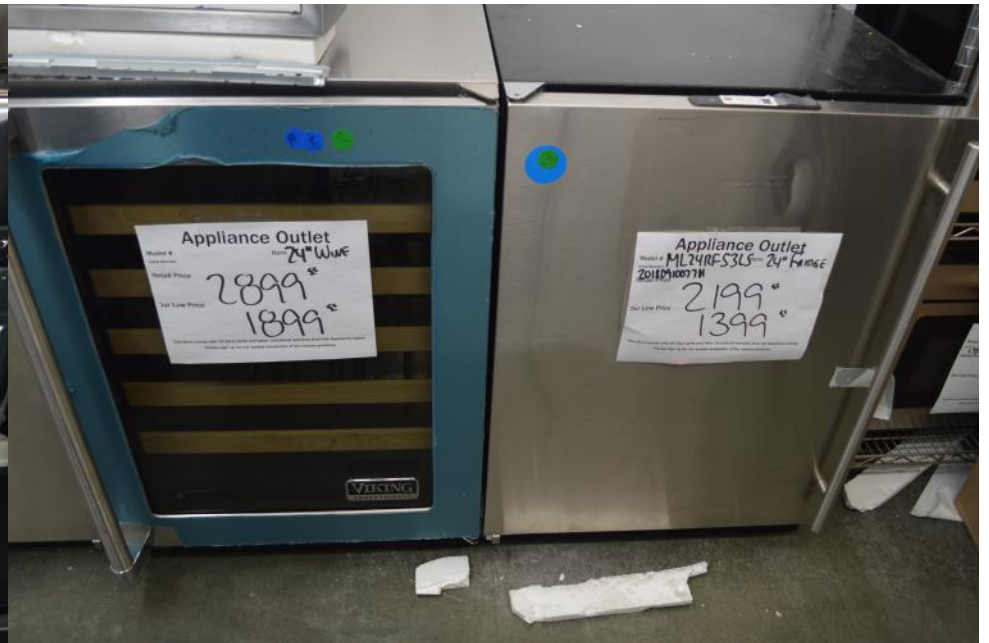

36" Dual fuel ranges starting at \$ 3499.99

36" all gas ranges starting at \$ 2099.99

30" All gas ranges starting at \$ 1199.99

More 30" all gas ranges starting at \$ 1199.99

24" and 15" under counter wine and beverage \$ 1399.99 & up

# 15" under counter ice makers starting at \$ 1299.99

30" Over the range microwaves starting at \$ 299.99

Dishwasher, dishwasher, dishwashers starting at \$ 399.99

30" and 36" range tops starting at \$ 1699.99