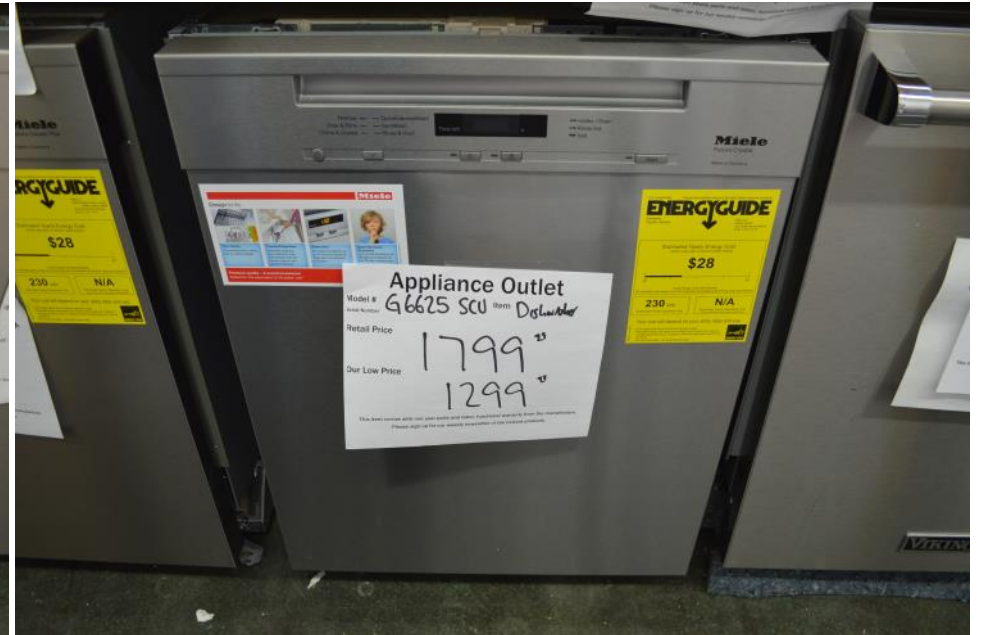

TVDR6606IAW dual fuel range for \$ 12,999.99

Viking 48" Tuscan range in 48" dual fuel with 4 burners and griddle

RVDR4804GAW for \$ 10,899.99

Appliance Outlet
Model: RVDR4804GAW 48" Range
Dual Fuel
Retail Price: 18,199⁰⁰
Our Low Price: 10,899⁹⁹
This Sale Expires 12/31/2014. Retail Price and Sale Price are approximate. Please call for the low selling price of the product.

Viking 5 series 60" dual fuel range with 6 burners, griddle and grill

VDR5606GGSS for \$ 12,999.99

Fisher Paykel 36" all gas range with 6 burners and all easy glide racks

RGV2-366-N for \$ 3999.99

Fisher Paykel 36" contemporary series dual fuel range with 5 burners in RED

OR36SCG6R1 for \$ 3999.99

Miele 48" dual fuel range with 8 burners, steam oven, microwave and warming drawer

HR1954-2-DFG for \$ 9799.99

Miele 36" all gas range with 6 burners

HR1134G for \$ 4999.99

Viking

Free standing fridge

Bottom freezer

Counter depth

RVRF3361SS

For

\$ 2199.99

Miele Dishwashers starting at \$ 899.99

Daily Special