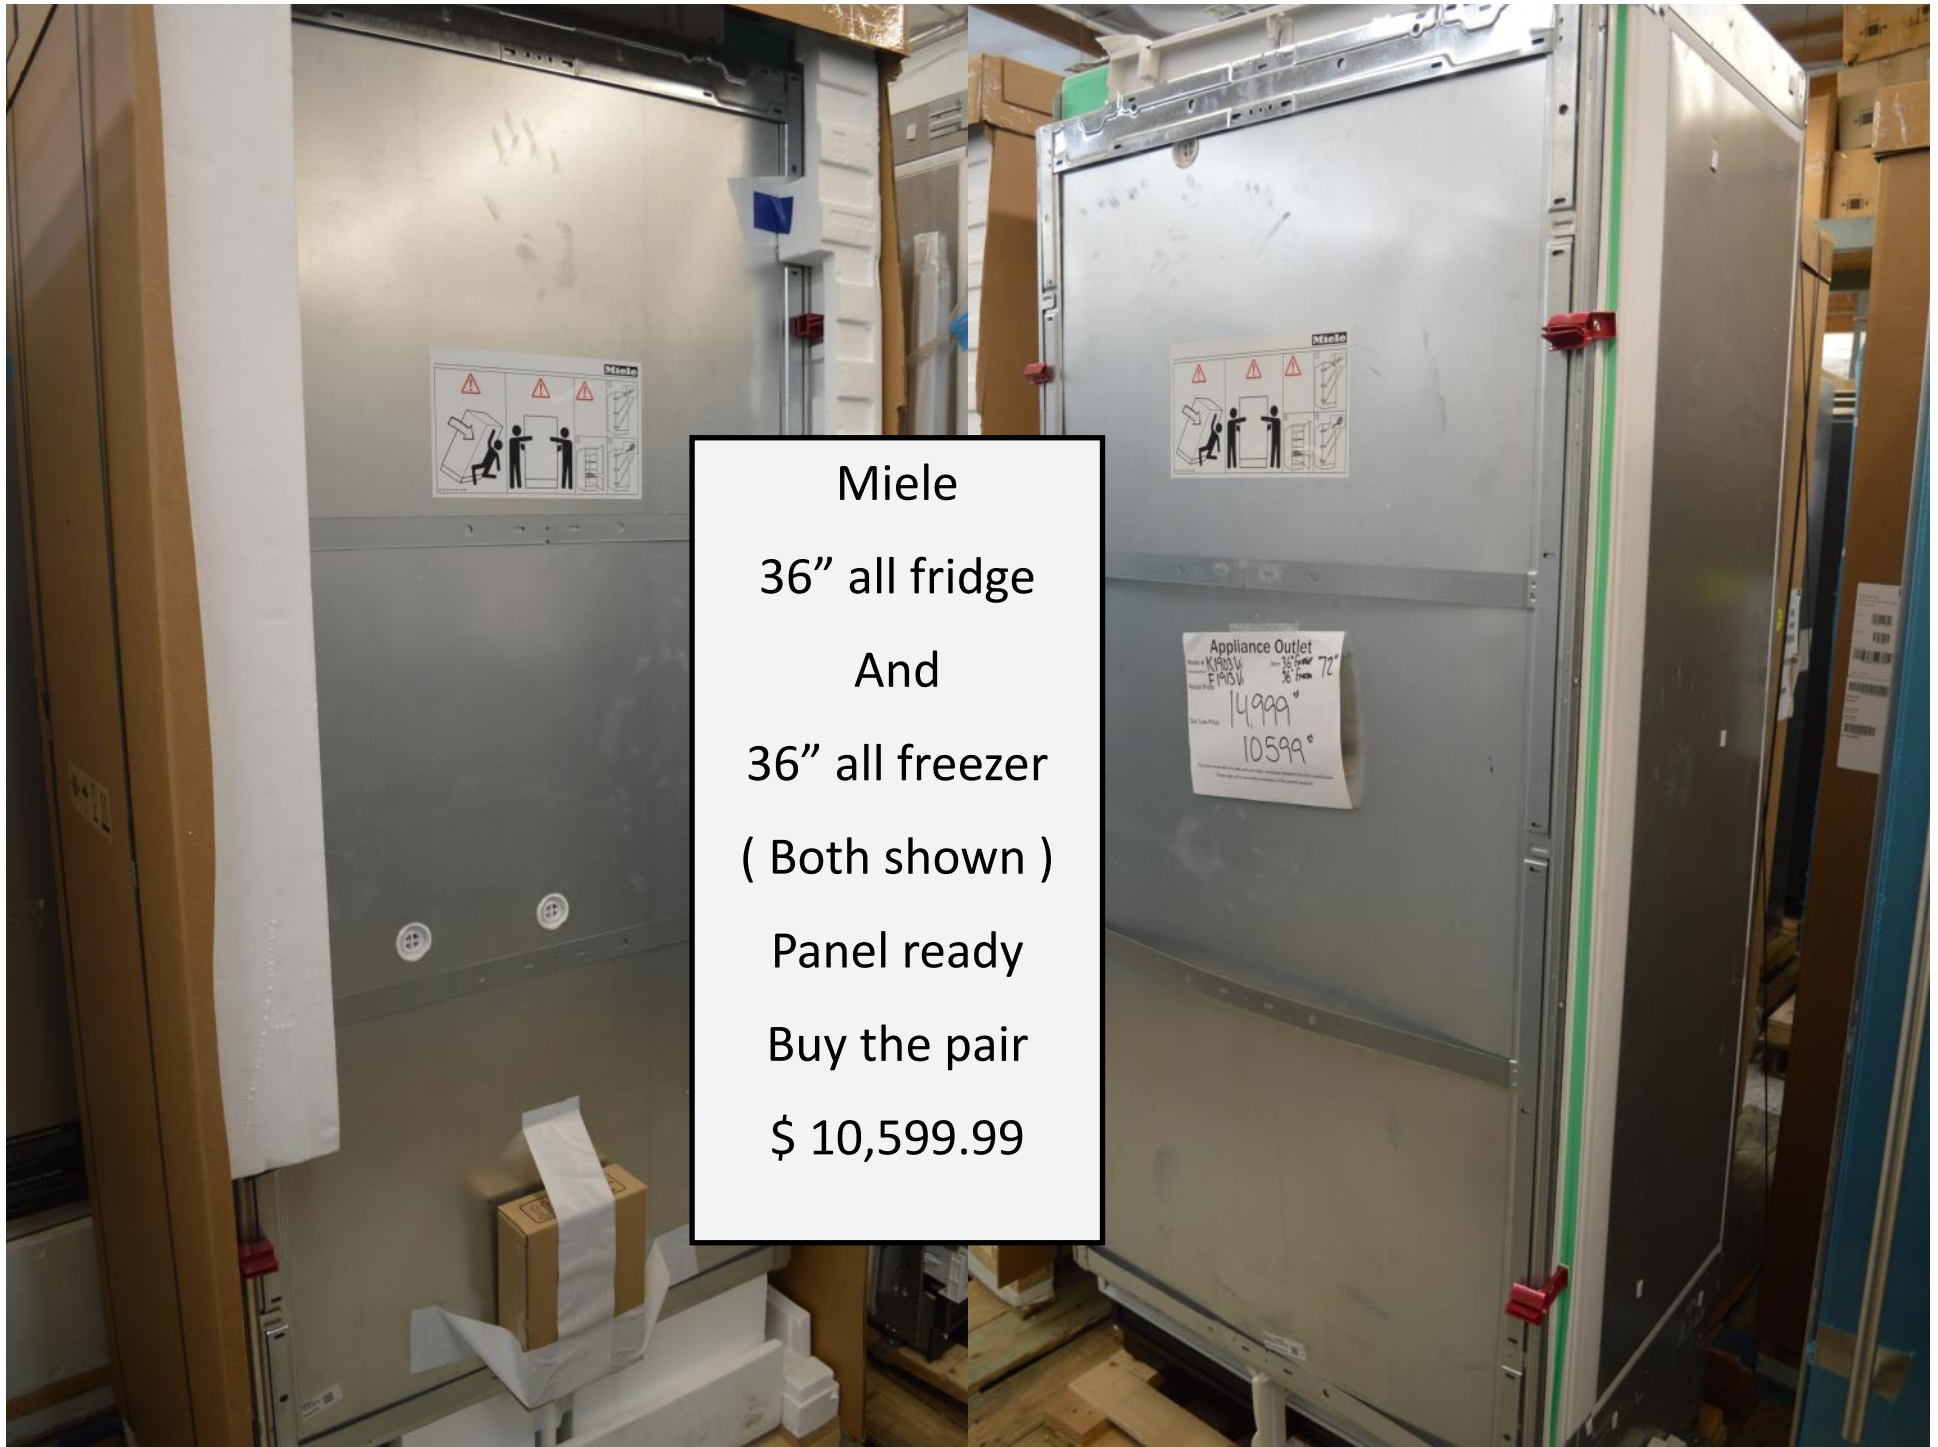

And

36" all fridge (not pictured)

Buy the pair for only

\$ 11,099.99

Or

Buy this

18" all freezer

And

30" all fridge (not pictured)

For only

\$ 10,499.99 pair

Miele
36" all fridge
And
36" all freezer
(Both shown)
Panel ready
Buy the pair
\$ 10,599.99

Appliance Outlet
Model: K1P30U
E P13U
14999
10599⁹⁹

Buy any built in coffee maker and get the first beans on us !!!